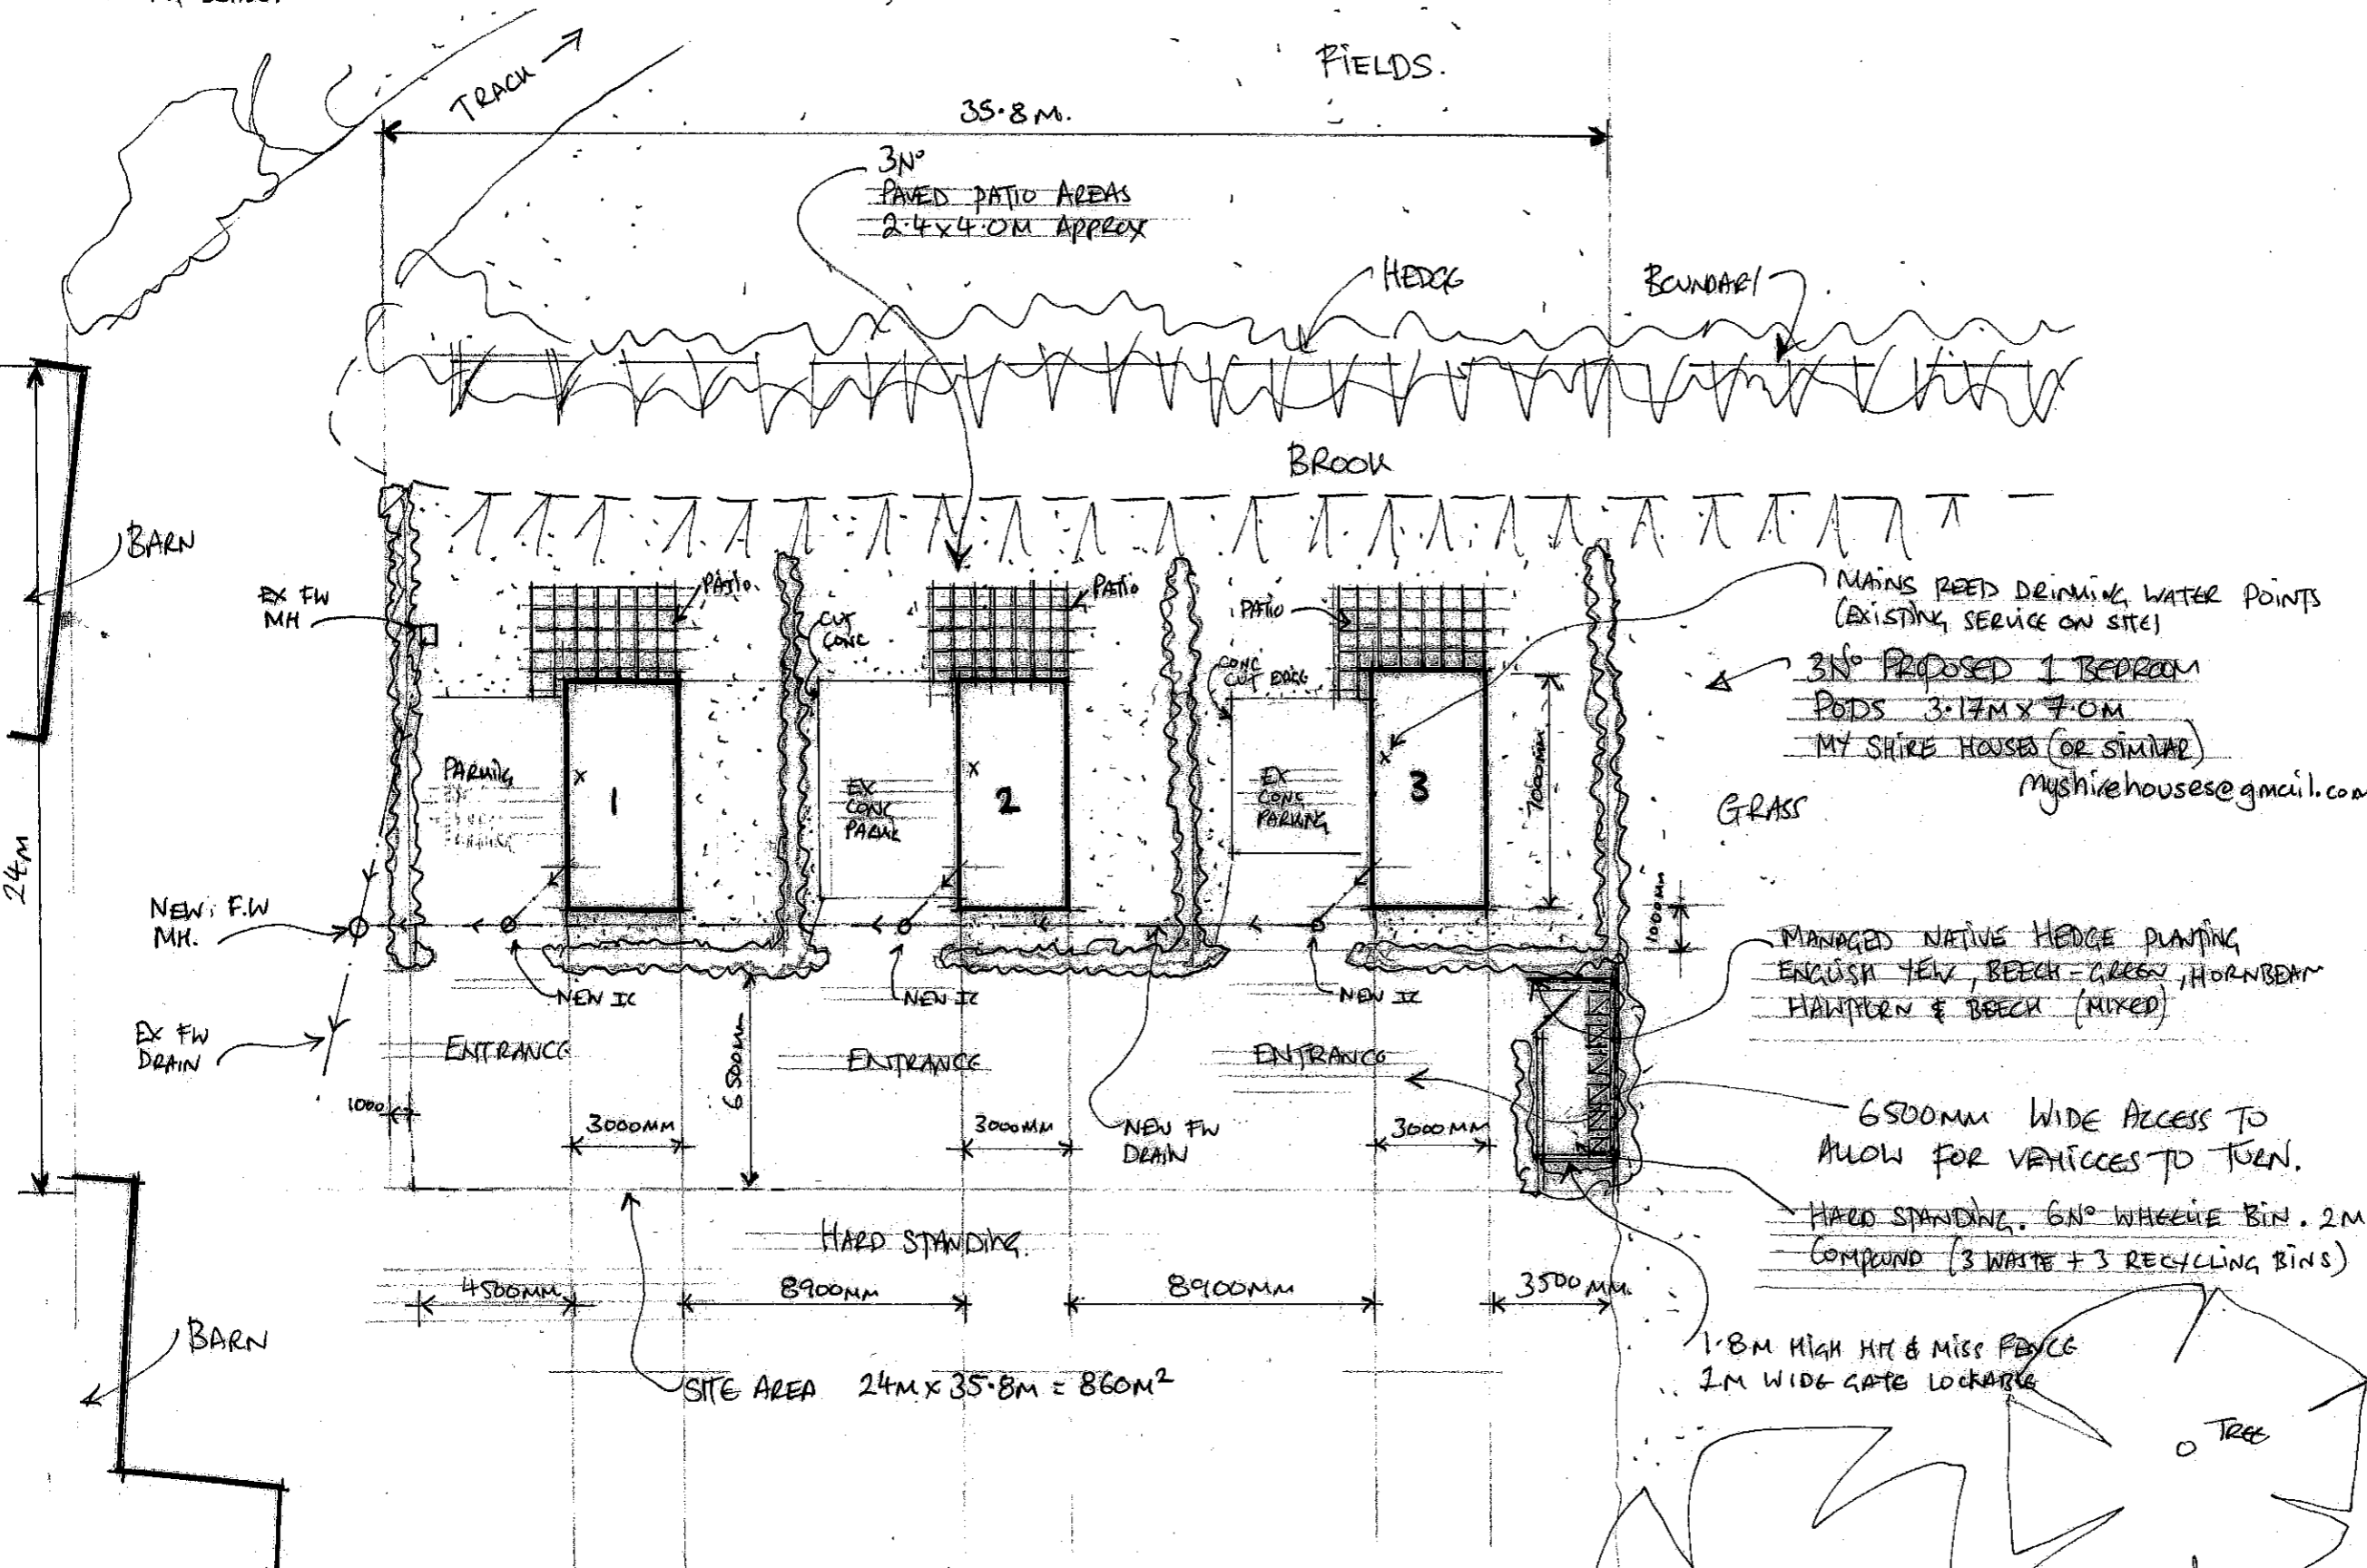

DO NOT SCALE.

CHECK ALL DIMENSIONS ON SITE.

SITE AREA 24m x 35.8m = 860m²

PROPOSED LAYOUT 1:200

HAYTON CASTLE COTTAGE

GRASS

3^{NO} PROPOSED GLAMPING PODS

HAYTON CASTLE FARM
HAYTON, RETFORD DN22 9BB