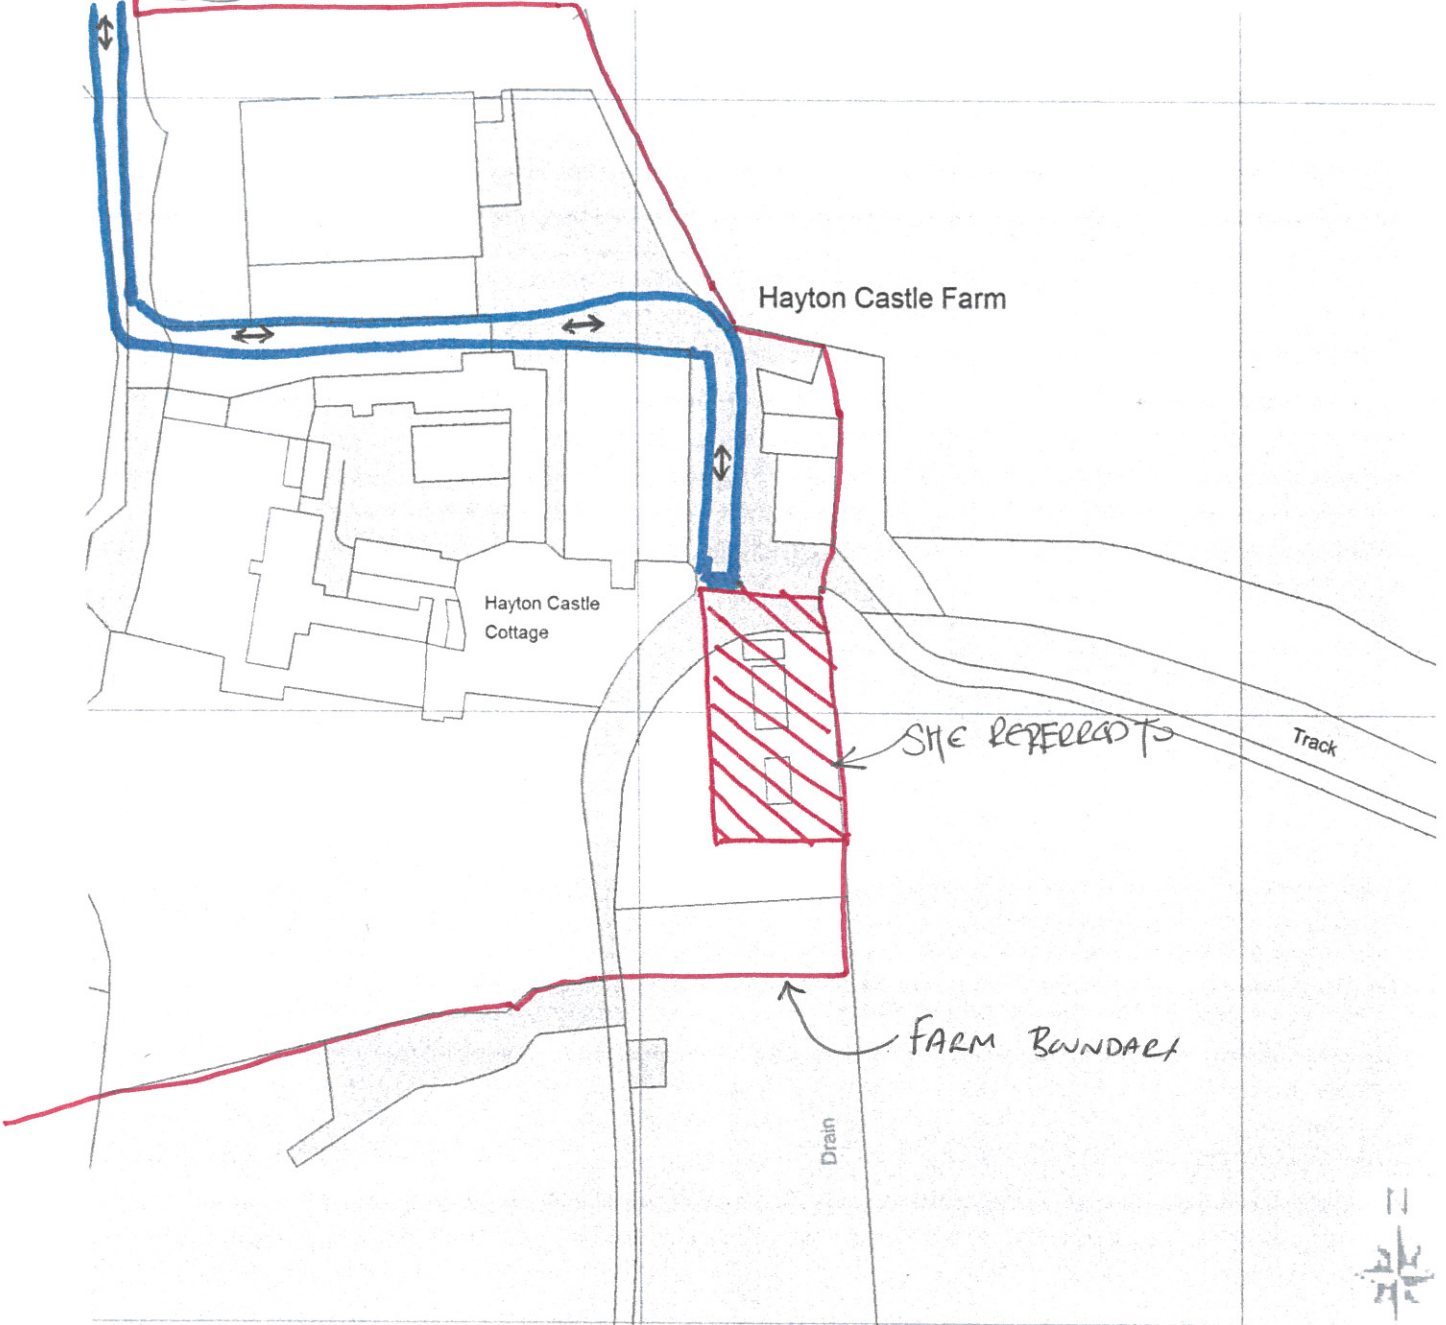

SITE LOCATION PLAN
AREA 5 HA
SCALE 1:1250 on A4
CENTRE COORDINATES: 474121, 386203

↑
VEHICLE ACCESS
FROM WHEATLEY ROAD

© Crown copyright and database rights 2023 OS 100047474