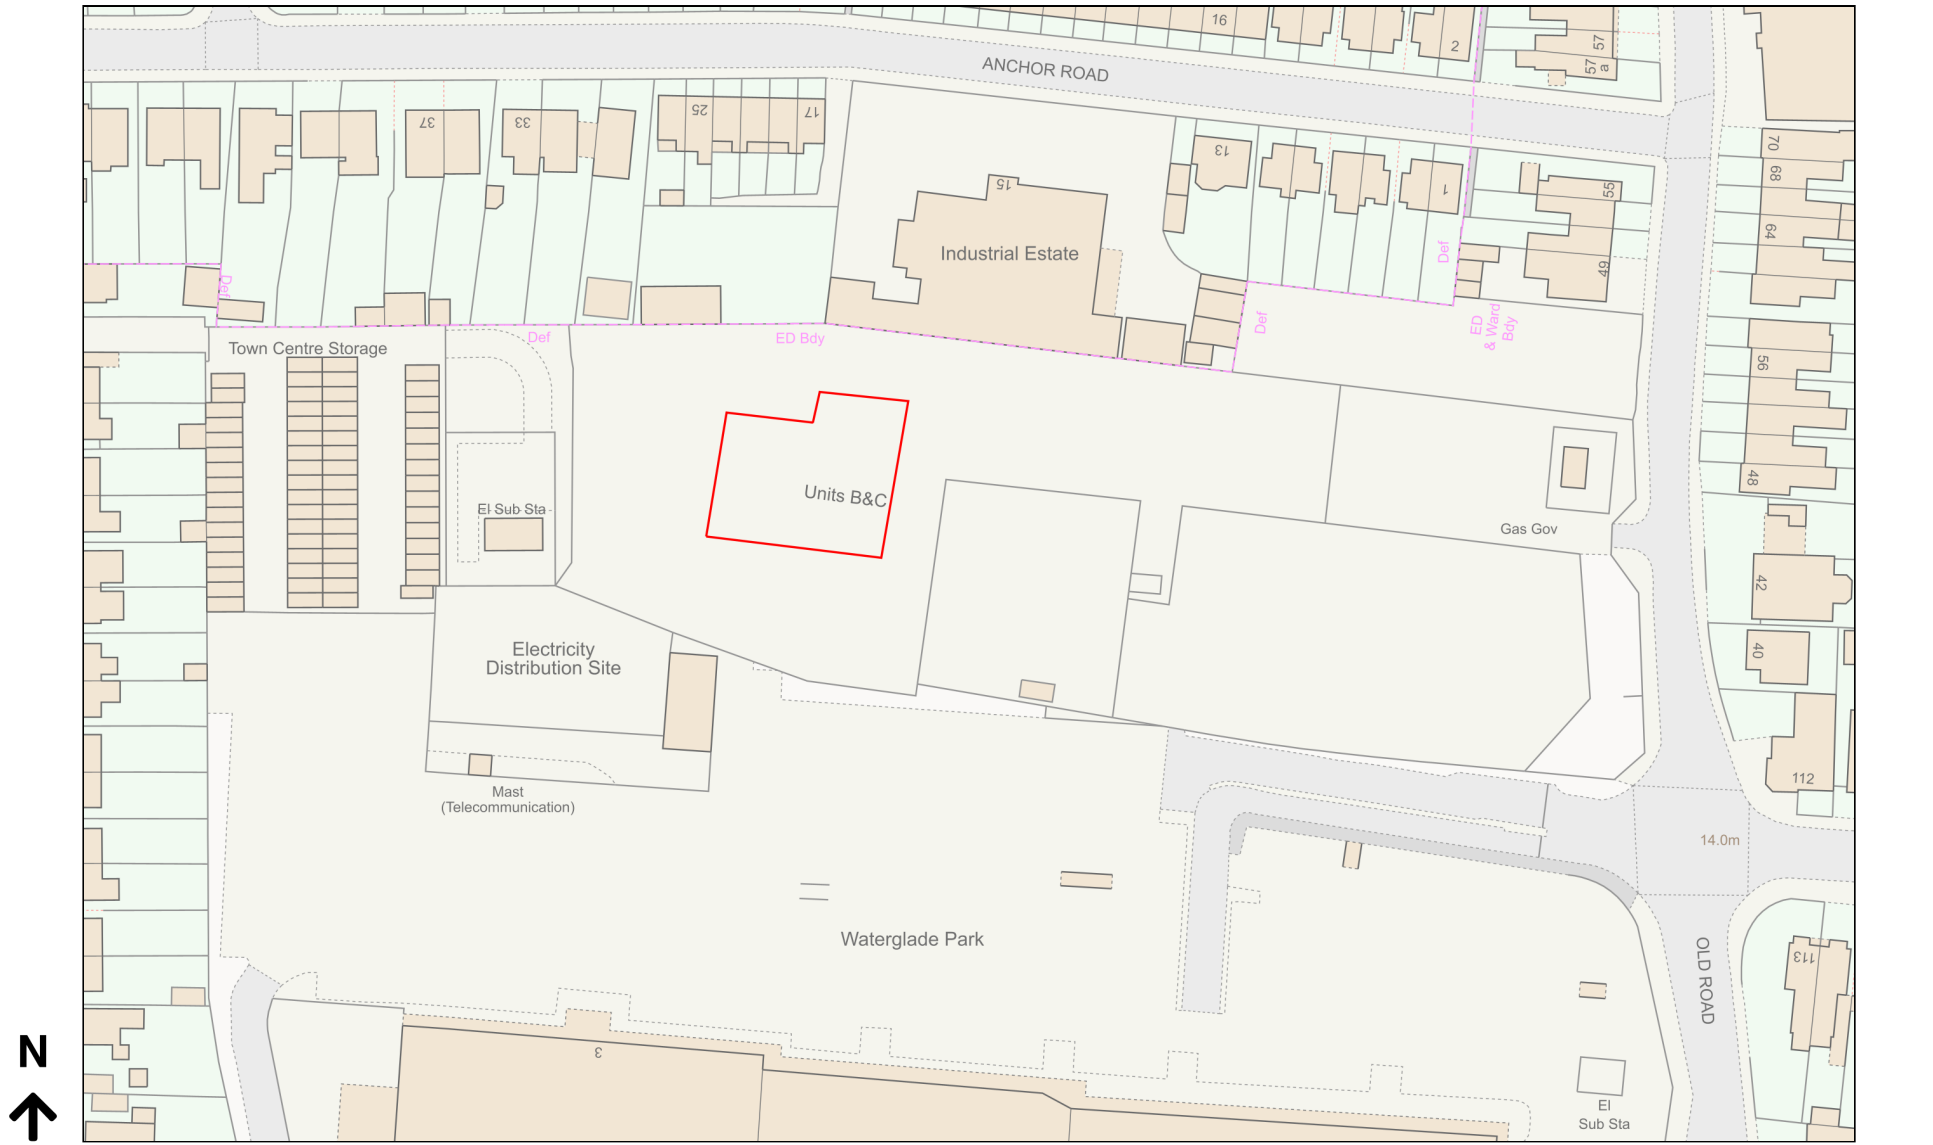

Location Plan

Site Address: Easting: 617051 Northing: 214958

Date Produced: 13-Nov-2023

Scale: 1:1250 @A4

Planning Portal Reference: PP-12600014v1