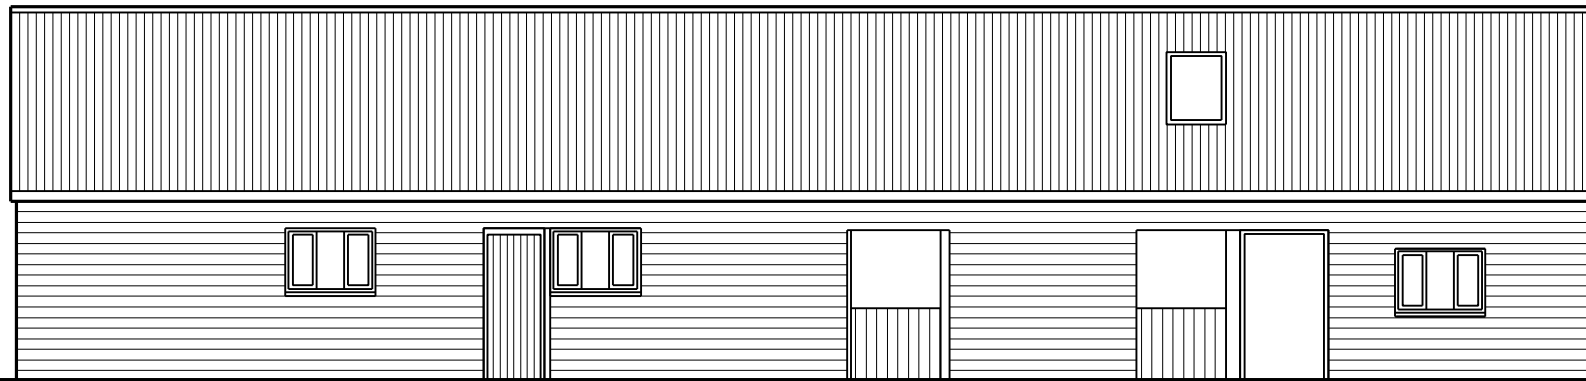

South West Elevation (Front)
SCALE 1:100 @ A3

North East Elevation (Rear)
SCALE 1:100 @ A3

South East Elevation (Side)
SCALE 1:100 @ A3

North West Elevation (Side)
SCALE 1:100 @ A3

Rev	Description	Date
-----	-------------	------

HD Homa Design
 Architectural & Property Consultants
 Hyridge, Moor Road, Langham
 Colchester, Essex, CO4 5NR
 Tel: [REDACTED]
 Email: [REDACTED]

Client
 --

Project
BOTTLE HOUSE
LILLEYS LANE
GREAT BROMLEY
CO7 7XA

Drawing
EXISTING ELEVATIONS

Date NOV 2023 Scale: 1:100 @ A3

Drawing No. 507/01/03 A

Copyright © Homa Design Ltd Do not scale