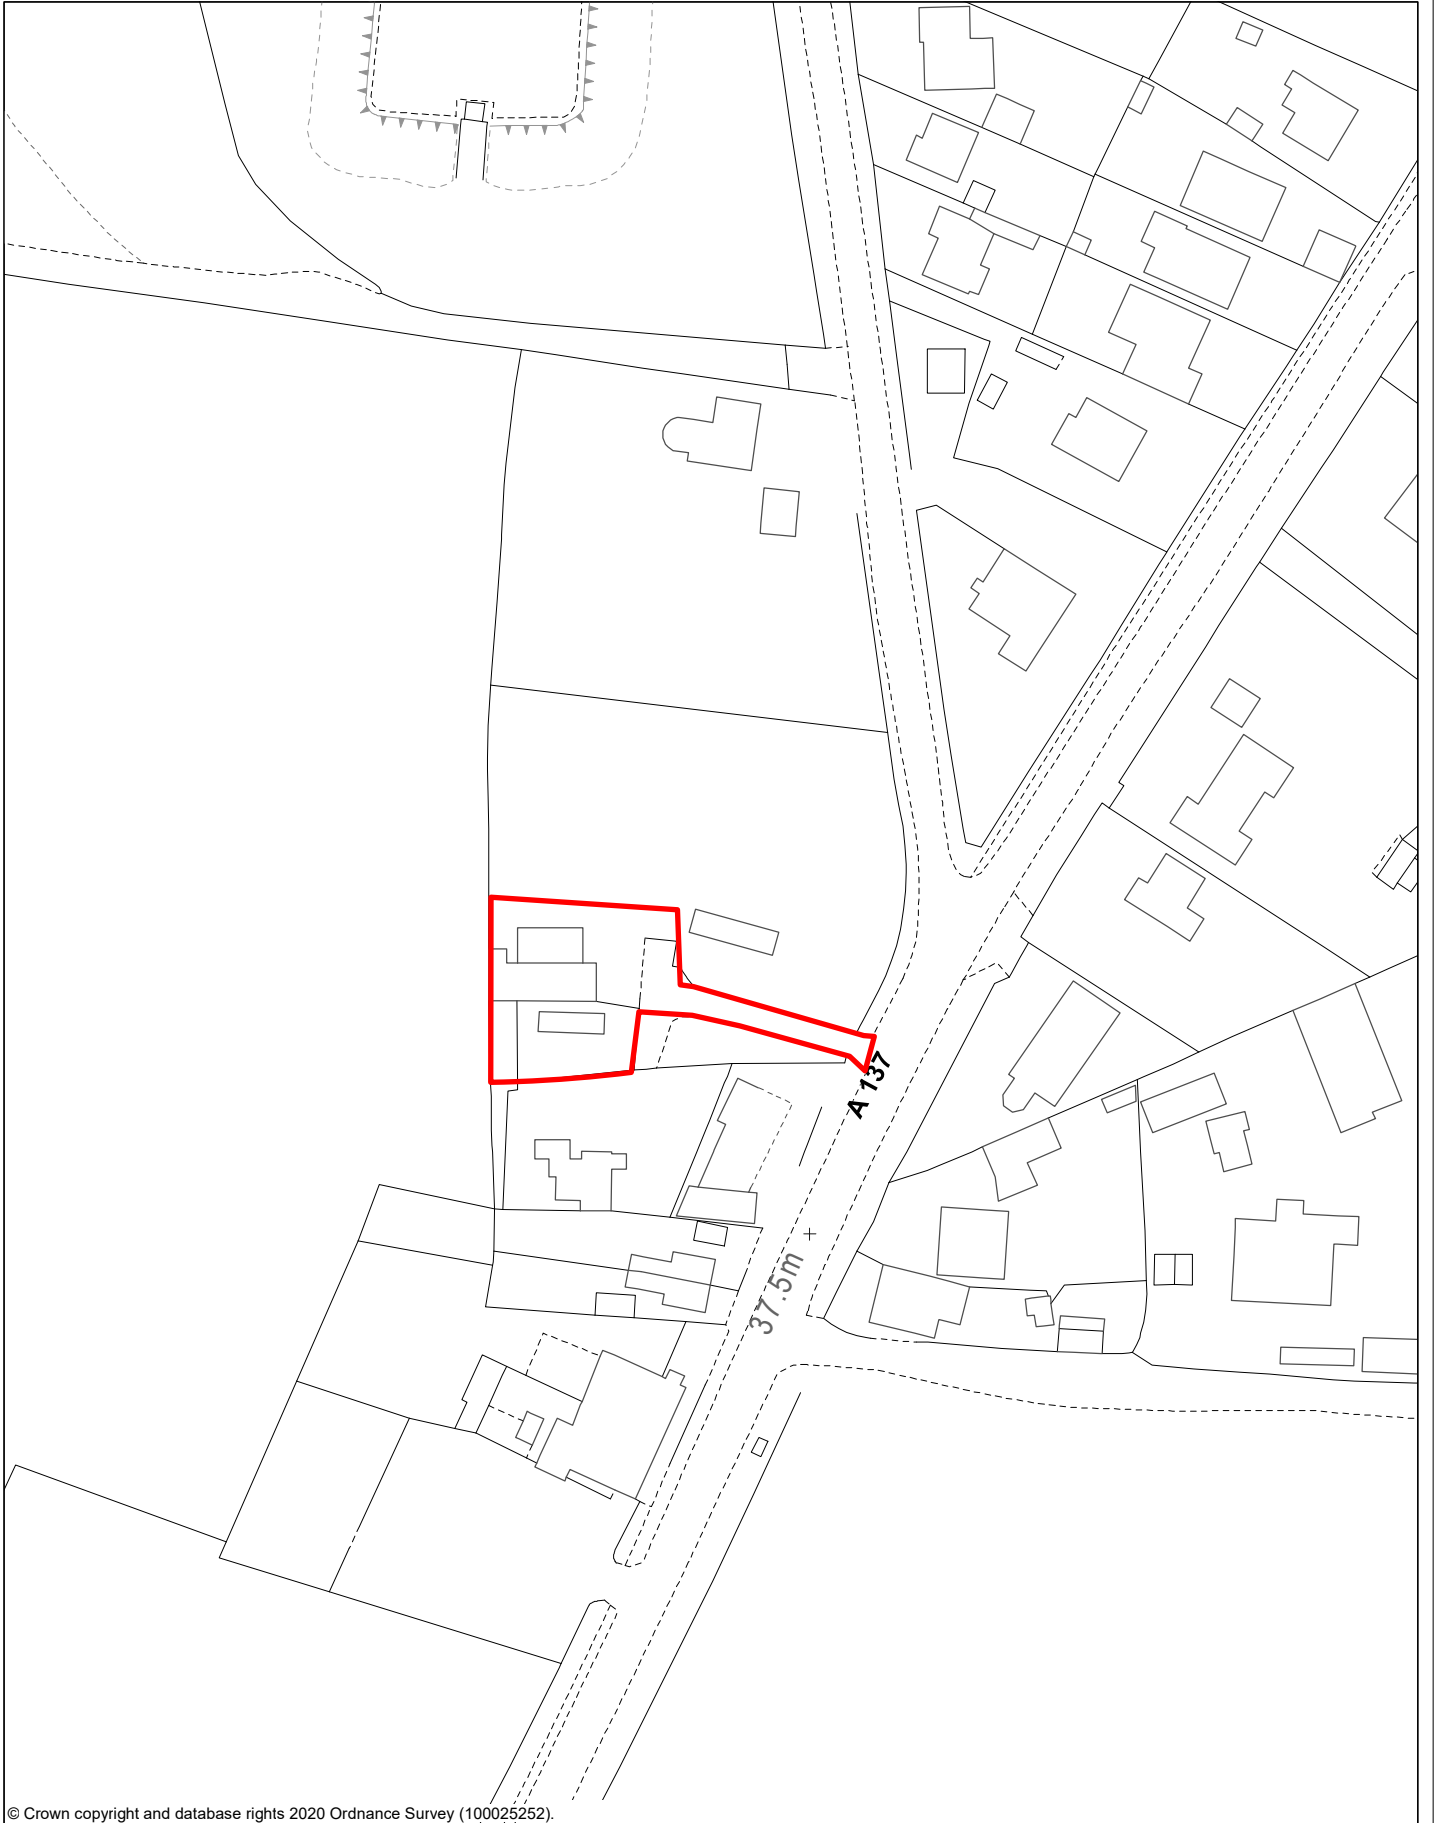

Guidepost Farm, Dead Lane, Ardleigh, CO7 7PF
SITE PLAN

© Crown copyright and database rights 2020 Ordnance Survey (100025252).

Scale 1:1250