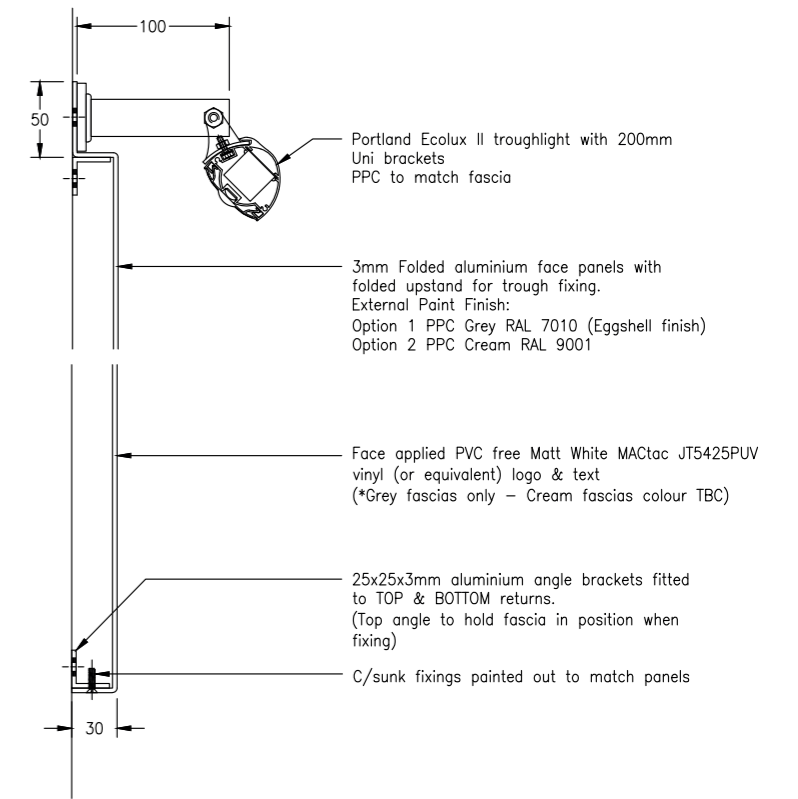

PROPOSED SIGNAGE

Item 1

1No. Fascia with push through acrylic lettering and Co-op logo, illuminated via LED trough light.
 Fascia to be powder coated Grey RAL 7010, lettering to be white.
Size: 4180mm x 525mm (including 30mm upstand) x 80mm
Scale: 1:20

Item 2

1No. 24hr Access Sign.
 3mm aluminium folded panel.
 Panel to be powder coated RAL 7010 and fixed with 25x25x3mm angle.
 Vinyl text.
Size: 600mm x 600mm
Scale: 1:10