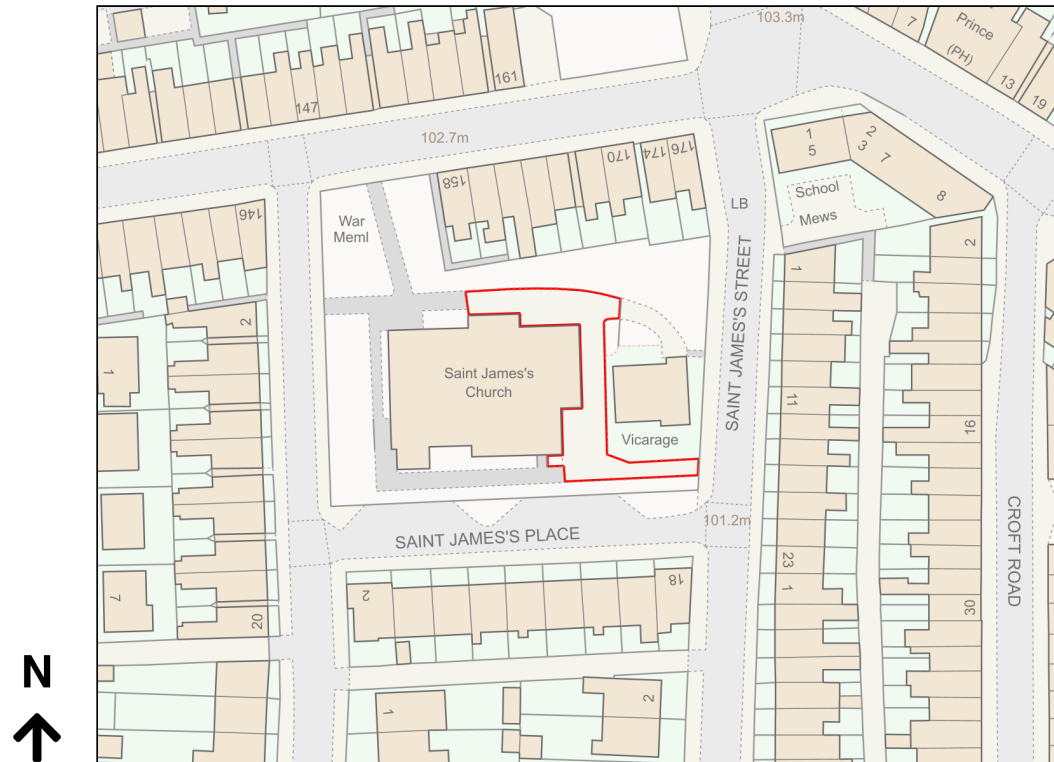

Location Plan

Site Address: St James Church, St James Place, Chorley, PR6 0NA

Date Produced: 22-Nov-2023

Scale: 1:1250 @A4

Planning Portal Reference: PP-12624396v1