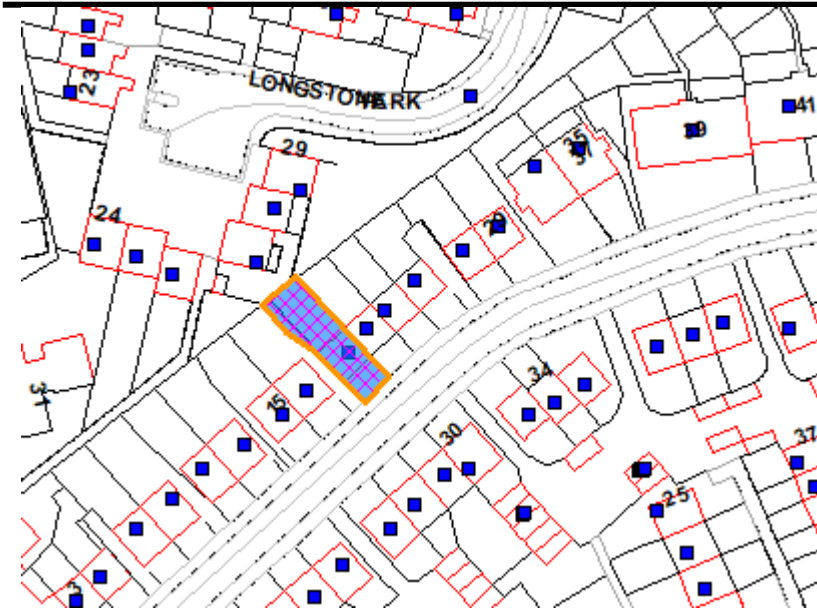

Neighbours Notified for 23/06638/FUL Date 22 November 2023

Location Plan

Reproduction from the Ordnance Survey mapping with permission of the Controller of Her Majesty's Stationery Office © Crown Copyright.
Unauthorised reproduction infringes Crown copyright and may lead to prosecution or civil proceedings. Licence Number 100023420 The City of Edinburgh Council 2012.

30 Redhall Crescent Kingsknowe Edinburgh EH14 2HU

22 Redhall Crescent Kingsknowe Edinburgh EH14 2HU

34 Redhall Crescent Kingsknowe Edinburgh EH14 2HU

32 Redhall Crescent Kingsknowe Edinburgh EH14 2HU

27 Redhall Crescent Kingsknowe Edinburgh EH14 2HU

24 Redhall Crescent Kingsknowe Edinburgh EH14 2HU

25 Longstone Park Kingsknowe Edinburgh EH14 2BL

21 Redhall Crescent Kingsknowe Edinburgh EH14 2HU

17 Redhall Crescent Kingsknowe Edinburgh EH14 2HU

28 Longstone Park Kingsknowe Edinburgh EH14 2BL