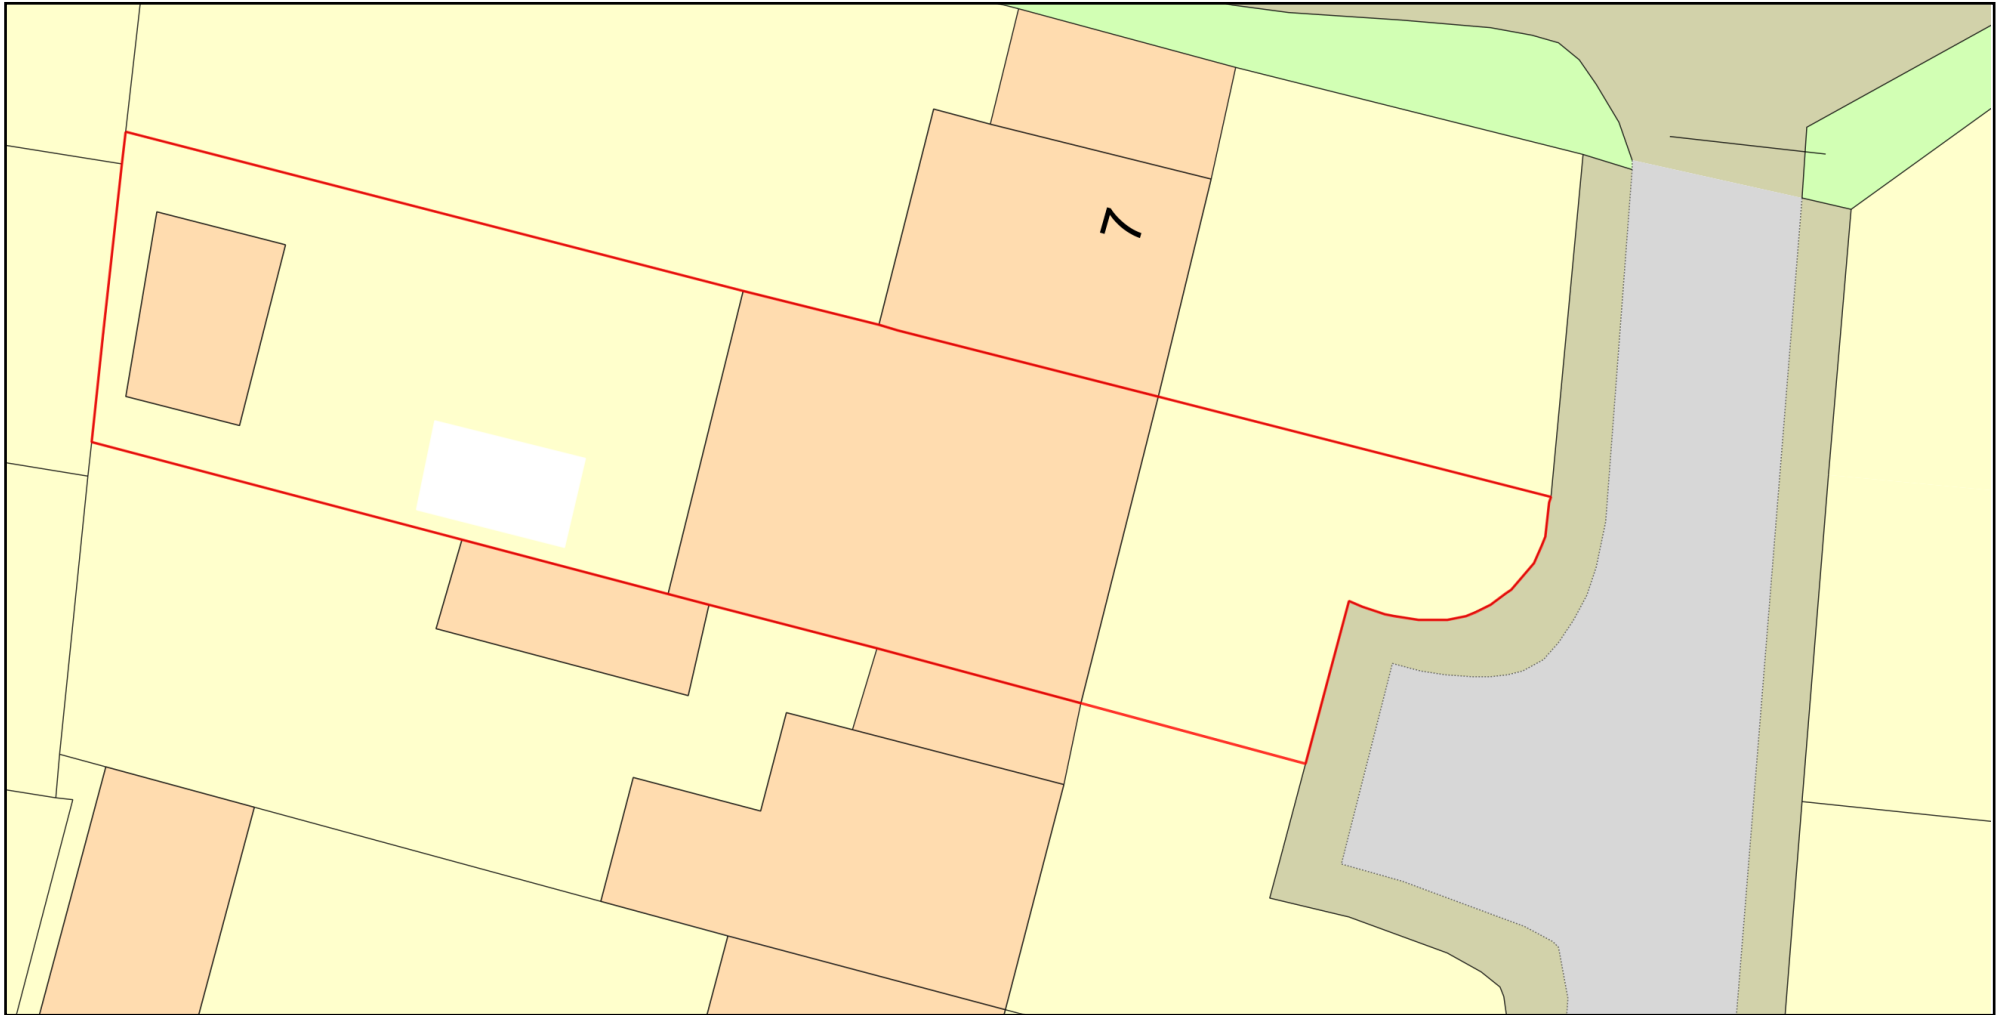

# 5 Glebe Way Block Plan

## Plan Produced for:

Date Produced: 23 Nov 2023

Plan Reference Number: TQRQM23327221906039

Scale: 1:200 @ A4

© Crown copyright and database rights 2023 OS 100042766