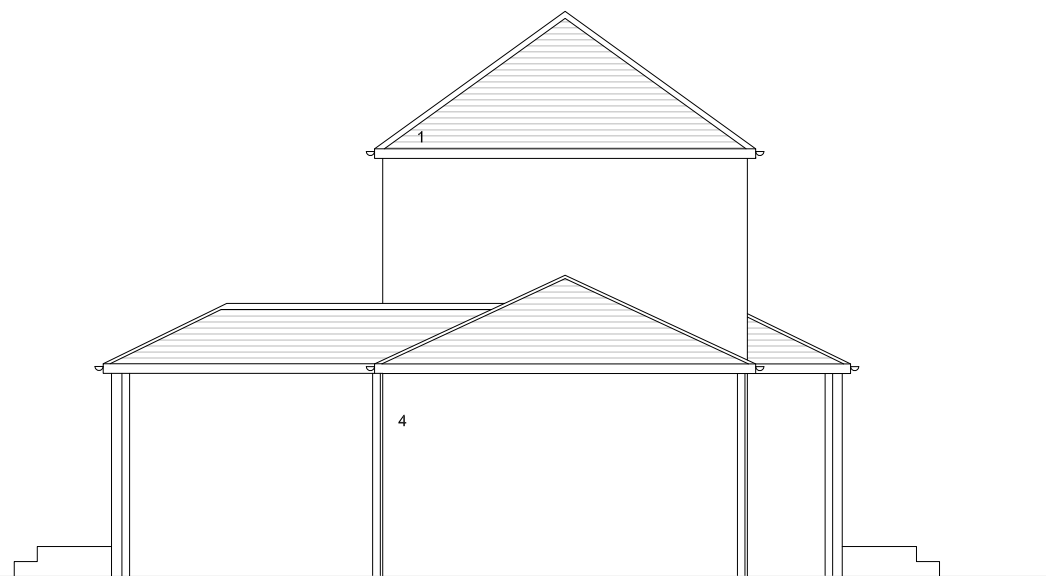

Proposed East Elevation

- Key
- 1. Tiled roof
 - 2. UPVC Window
 - 3. UPVC Door
 - 4. Render finish

Proposed West Elevation

- Key
- 1. Tiled roof
 - 2. UPVC Window
 - 3. UPVC Door
 - 4. Render finish

Proposed North Elevation

- Key
- 1. Tiled roof
 - 2. UPVC Window
 - 3. UPVC Door
 - 4. Render finish

Proposed South Elevation

- Key
- 1. Tiled roof
 - 2. UPVC Window
 - 3. UPVC Door
 - 4. Render finish

28 Blenheim Drive
Proposed Elevations
 1007-0023-00
 1:50 @A3
 31.10.2023