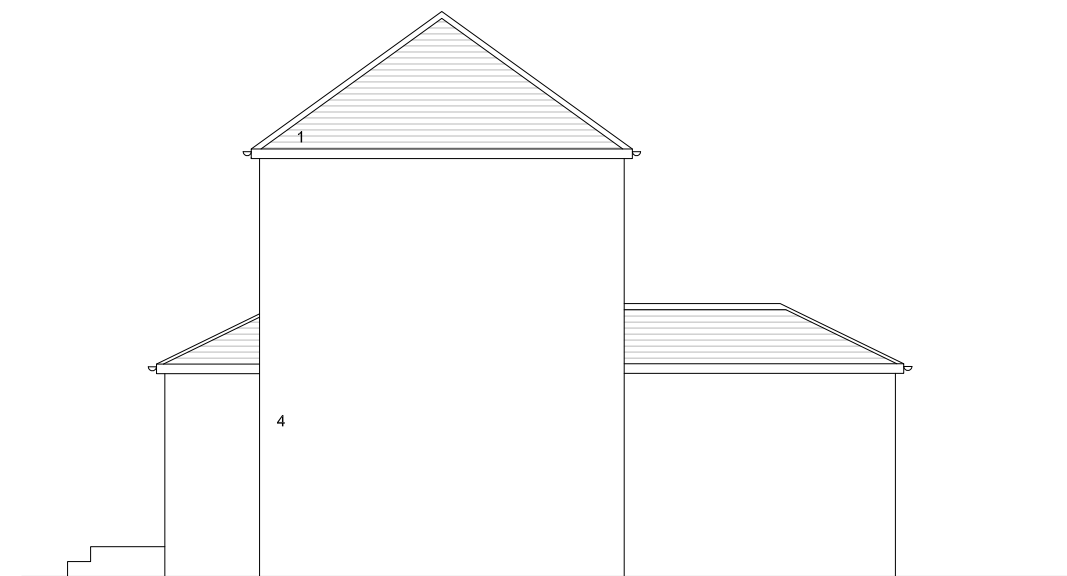

Proposed East Elevation

- Key
- 1. Tiled roof
 - 2. UPVC Window
 - 3. UPVC Door
 - 4. Render finish

Proposed West Elevation

- Key
- 1. Tiled roof
 - 2. UPVC Window
 - 3. UPVC Door
 - 4. Render finish

Proposed North Elevation

- Key
- 1. Tiled roof
 - 2. UPVC Window
 - 3. UPVC Door
 - 4. Render finish

Proposed South Elevation

- Key
- 1. Tiled roof
 - 2. UPVC Window
 - 3. UPVC Door
 - 4. Render finish

28 Blenheim Drive
Proposed Elevations
 1007-0023-00
 1:50 @A3
 31.10.2023