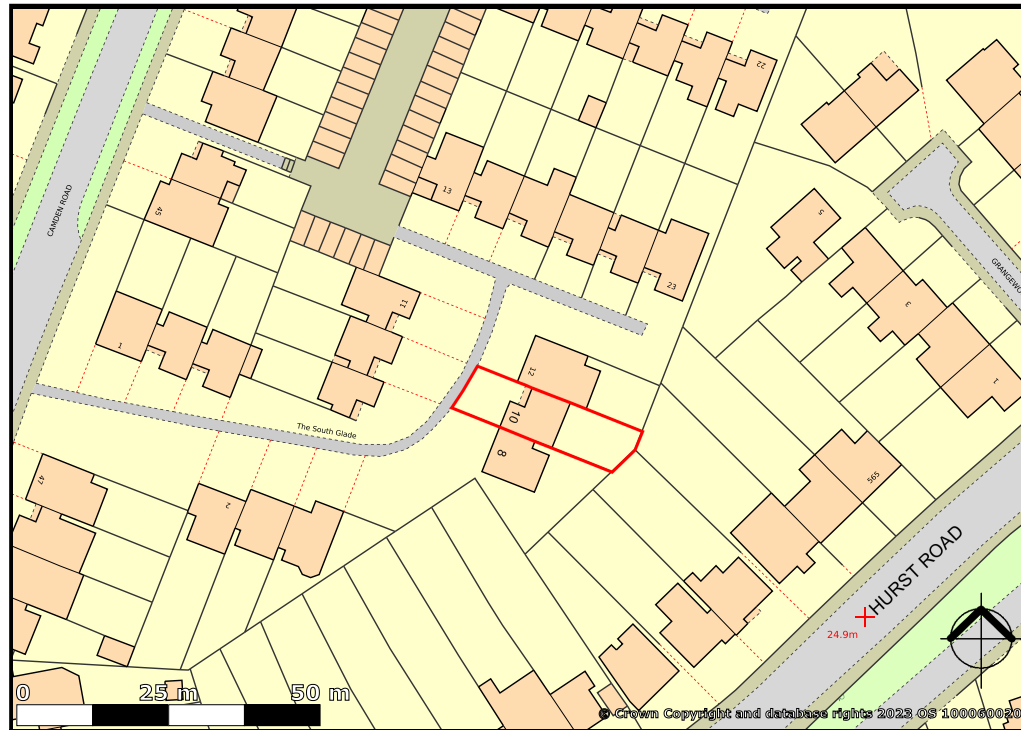

10 The South Glade, Bexley, DA5 3NY

created on **edozo**

Plotted Scale - 1:1,250