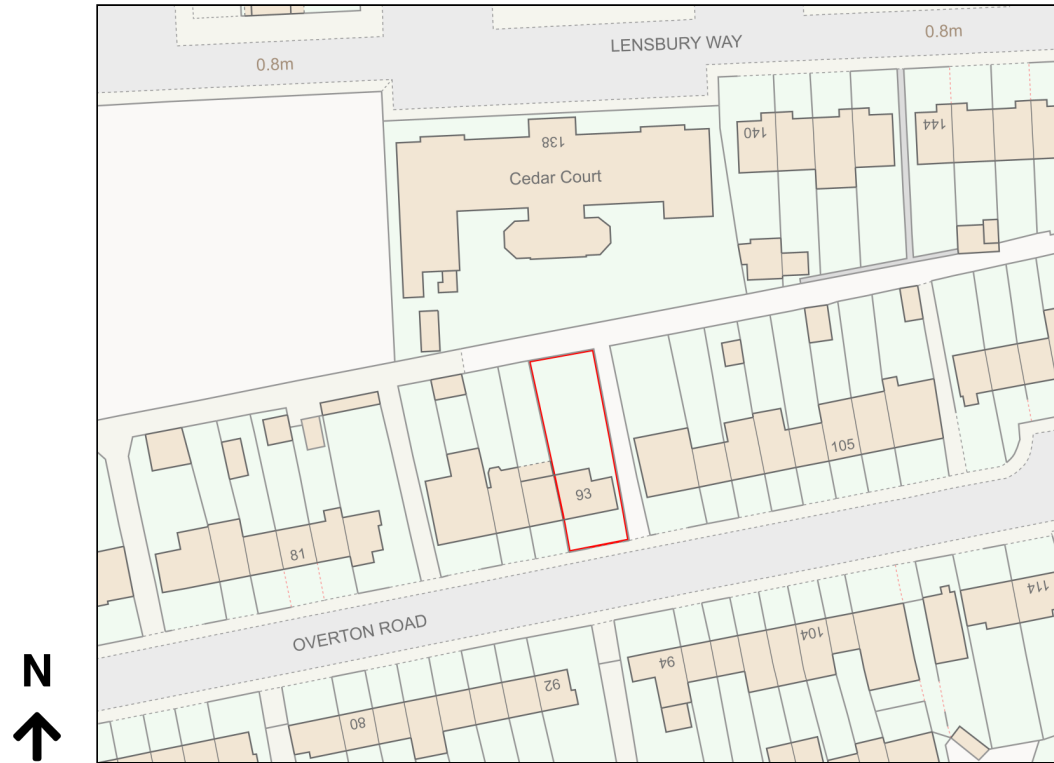

Location Plan

Site Address: 93, Overton Road, London, SE2 9SF

Date Produced: 24-May-2023

Scale: 1:1250 @A4

Planning Portal Reference: PP-12140911v1