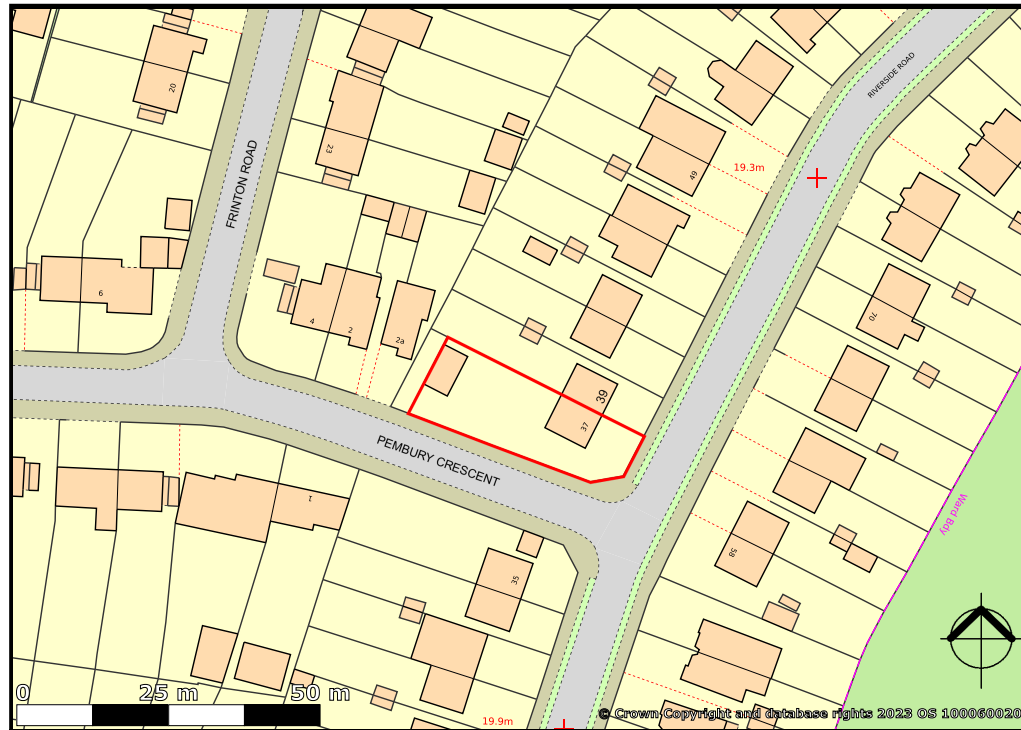

37 Riverside Road, Sidcup, DA14 4PT

created on **edozo**

Plotted Scale - 1:1,250