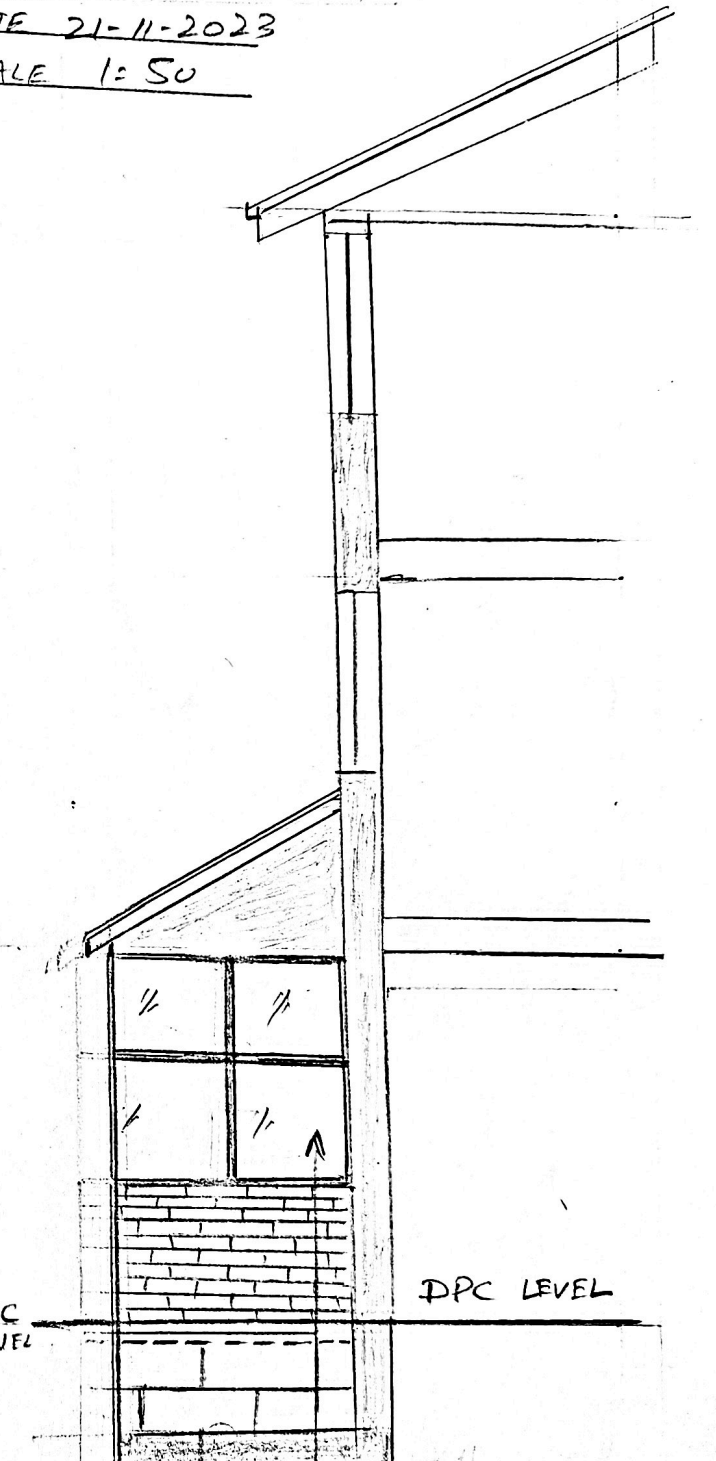

9 SWAN AVENUE SMETHWICK BIRMINGHAM B66 1TG

DRAWING NO LH/09/2111

DATE 21-11-2023

SCALE 1:50

PROPOSED PORCH  
FRONT ELEVATION

SECTION      SIDE ELEVATION  
PROPOSED PORCH

SCALE 1:50