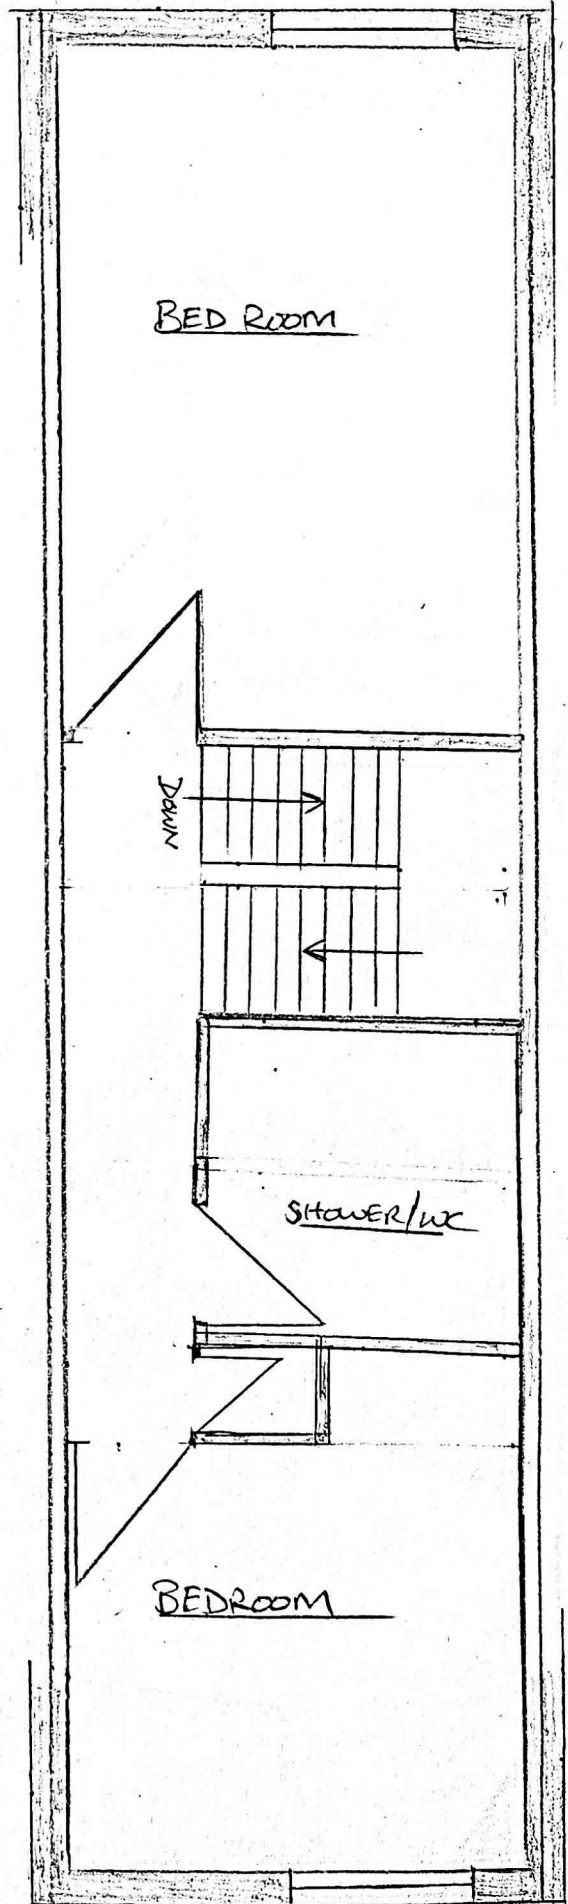

9 SIMAN AVENUE SMETHWICK BIRMINGHAM B66 1JG

DRAWING NO: LH/09/3 SCALE 1:50

DESIGNED BY: [REDACTED] SCALE 1:50

DATE: 21-11-2023

ROOF PLAN

2ND FLOOR PLAN