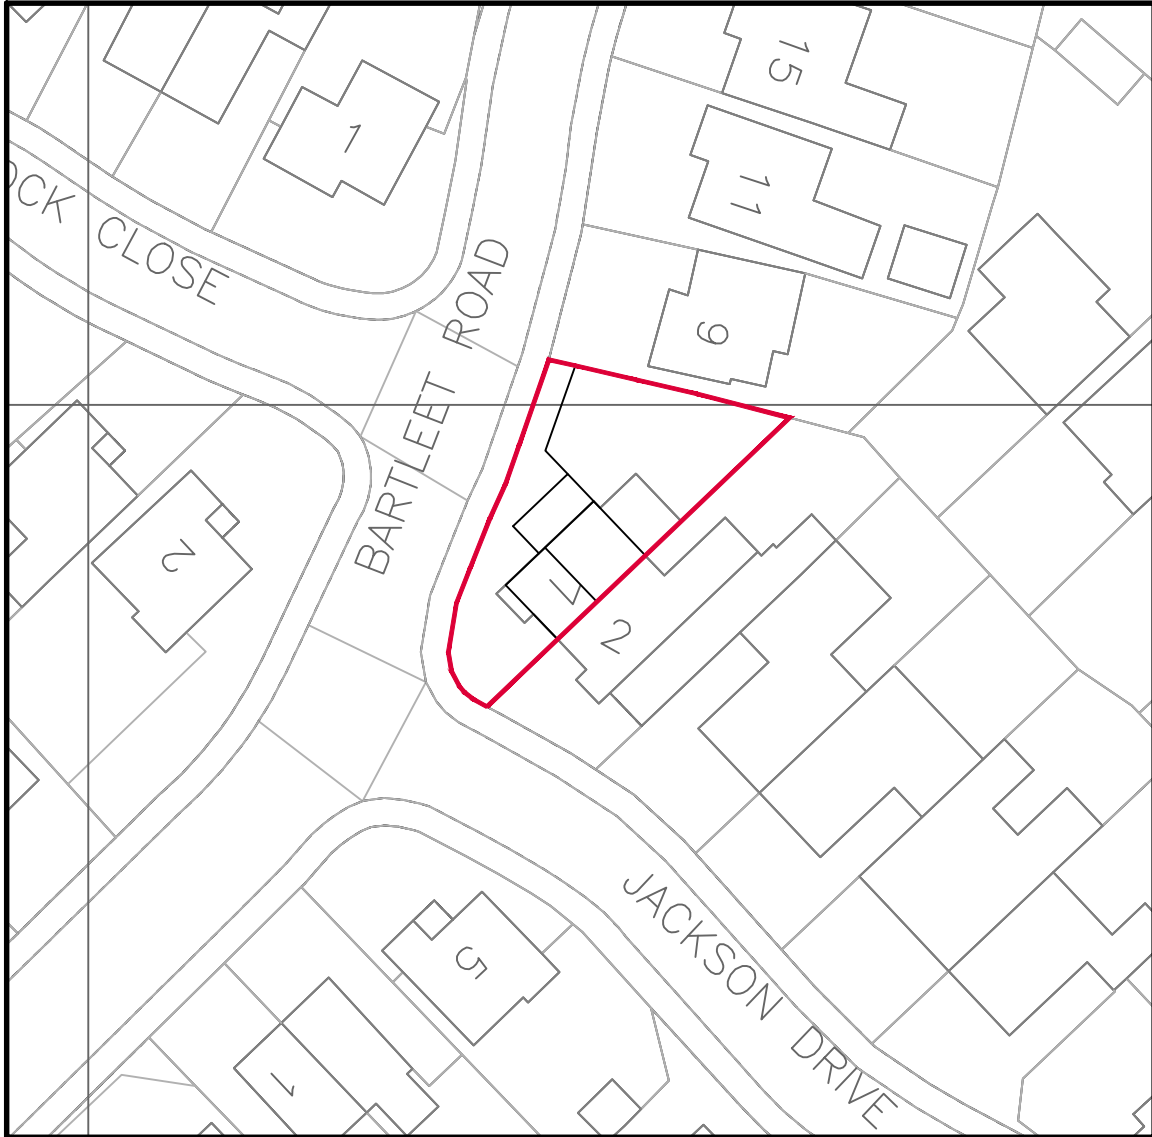

Site Block Plan

(Scale 1:500)

Side Extension
7, Bartleet Road, Smethwick,
B67 7RD