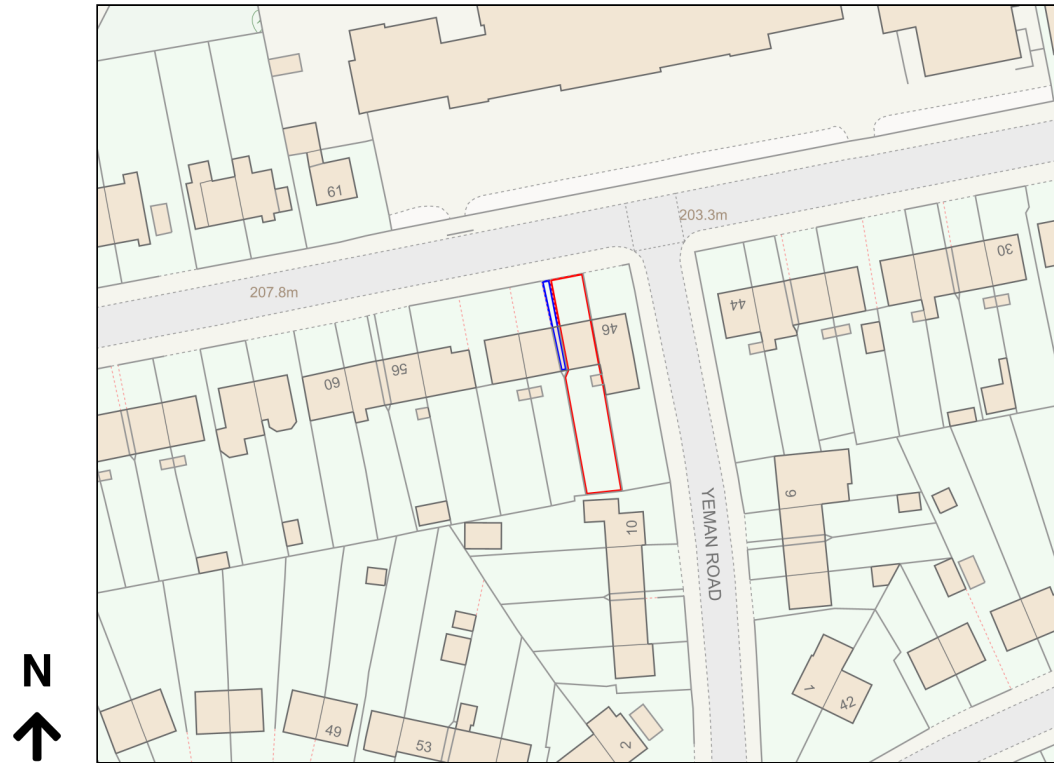

# Location Plan

Site Address: 48, Bristnall Hall Lane, Oldbury, B68 9PB

Date Produced: 16-Nov-2023

Scale: 1:1250 @A4

Planning Portal Reference: PP-12598053v1