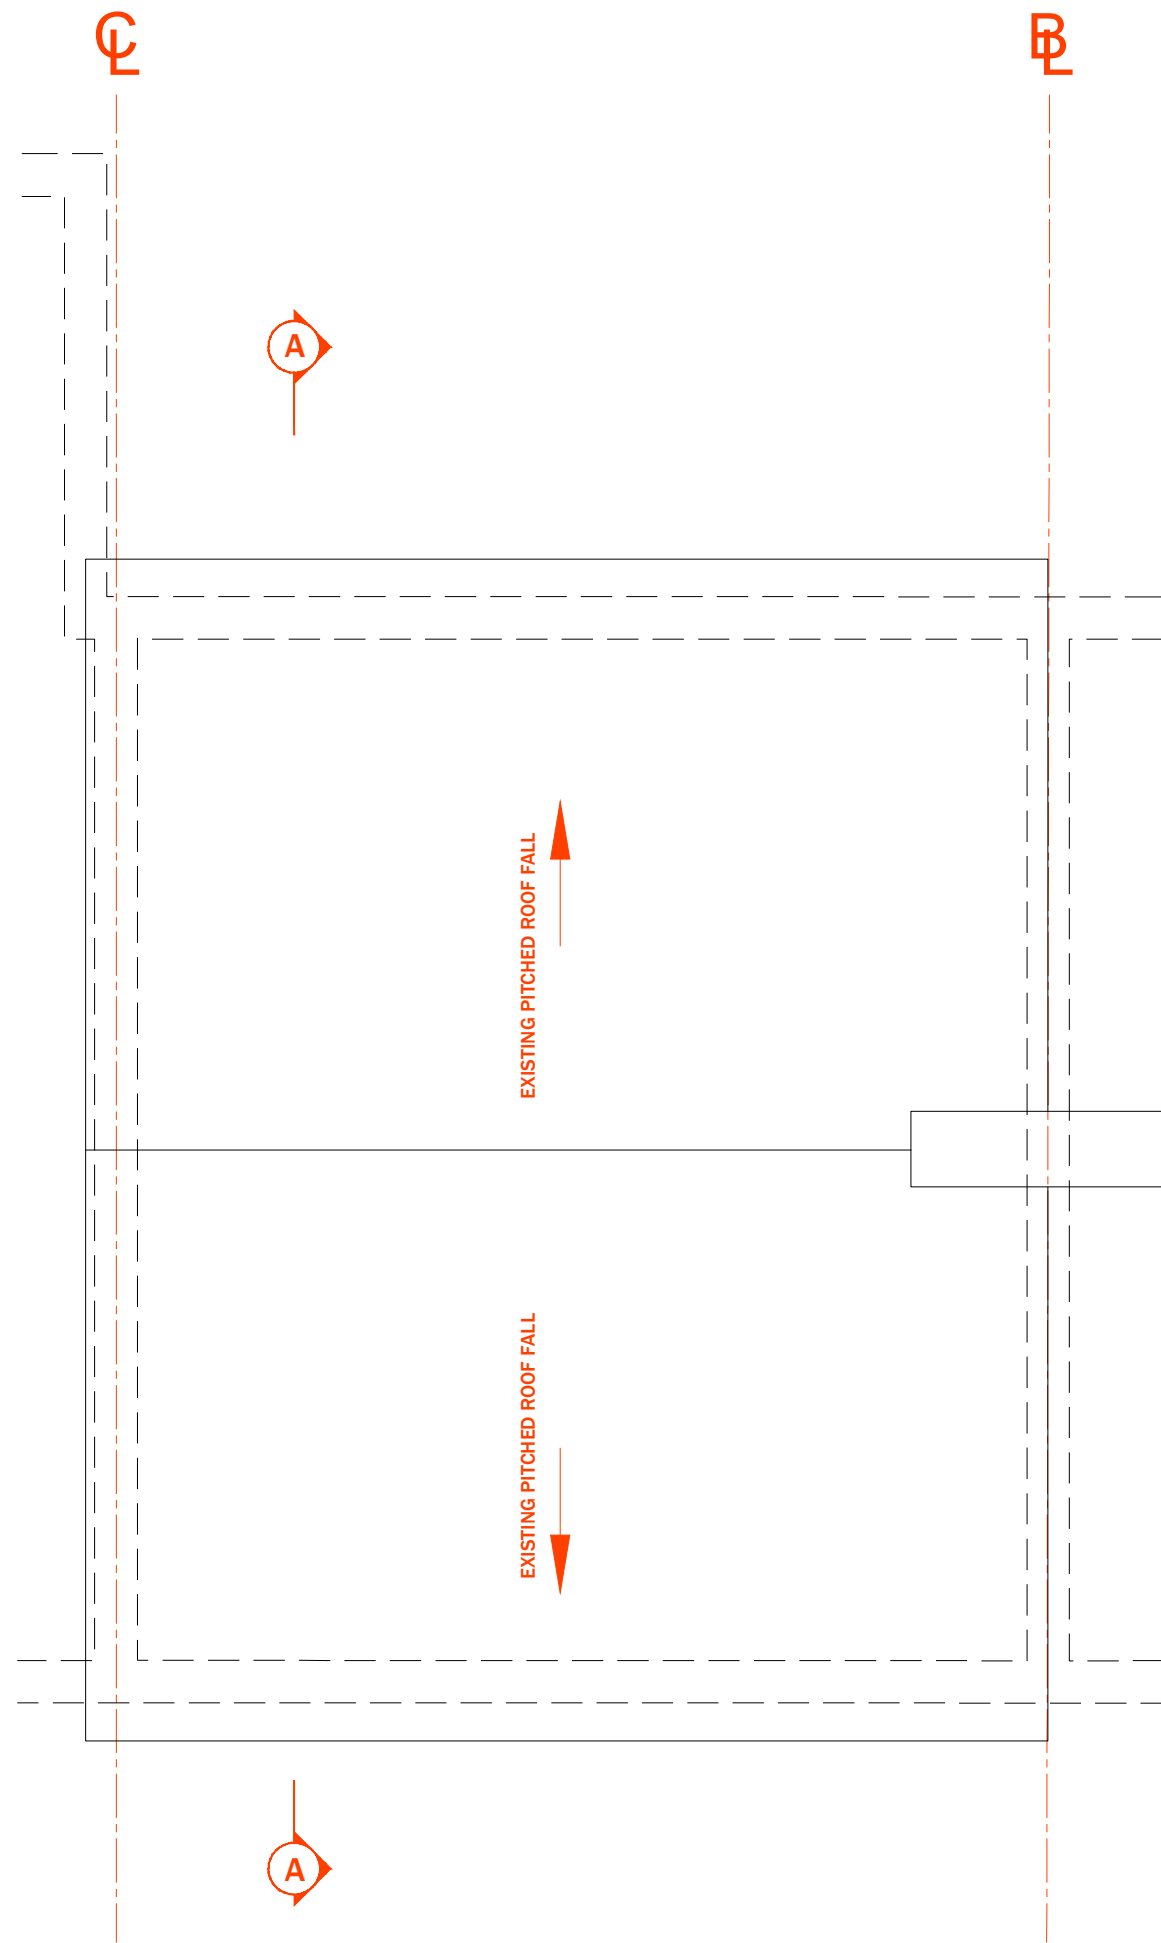

Disclaimer
 © This drawing is the copyright of IN-HAUS DESIGN WORKS and may not be reproduced or used except by written permission.

REV	DATE	COMMENT	BY	CHK'D

IN-HAUS DESIGN WORKS.

PROJECT
**48 BRISTNALL HALL LANE,
 OLDBURY,**
 BIRMINGHAM,
 B68 9PB

TITLE:
**EXISTING FIRST FLOOR &
 ROOF PLAN**

SCALE: 1:50

A3

PROJECT NR.: 0823
 DRAWN BY: HF
 SHEET NO.: A-PL-102