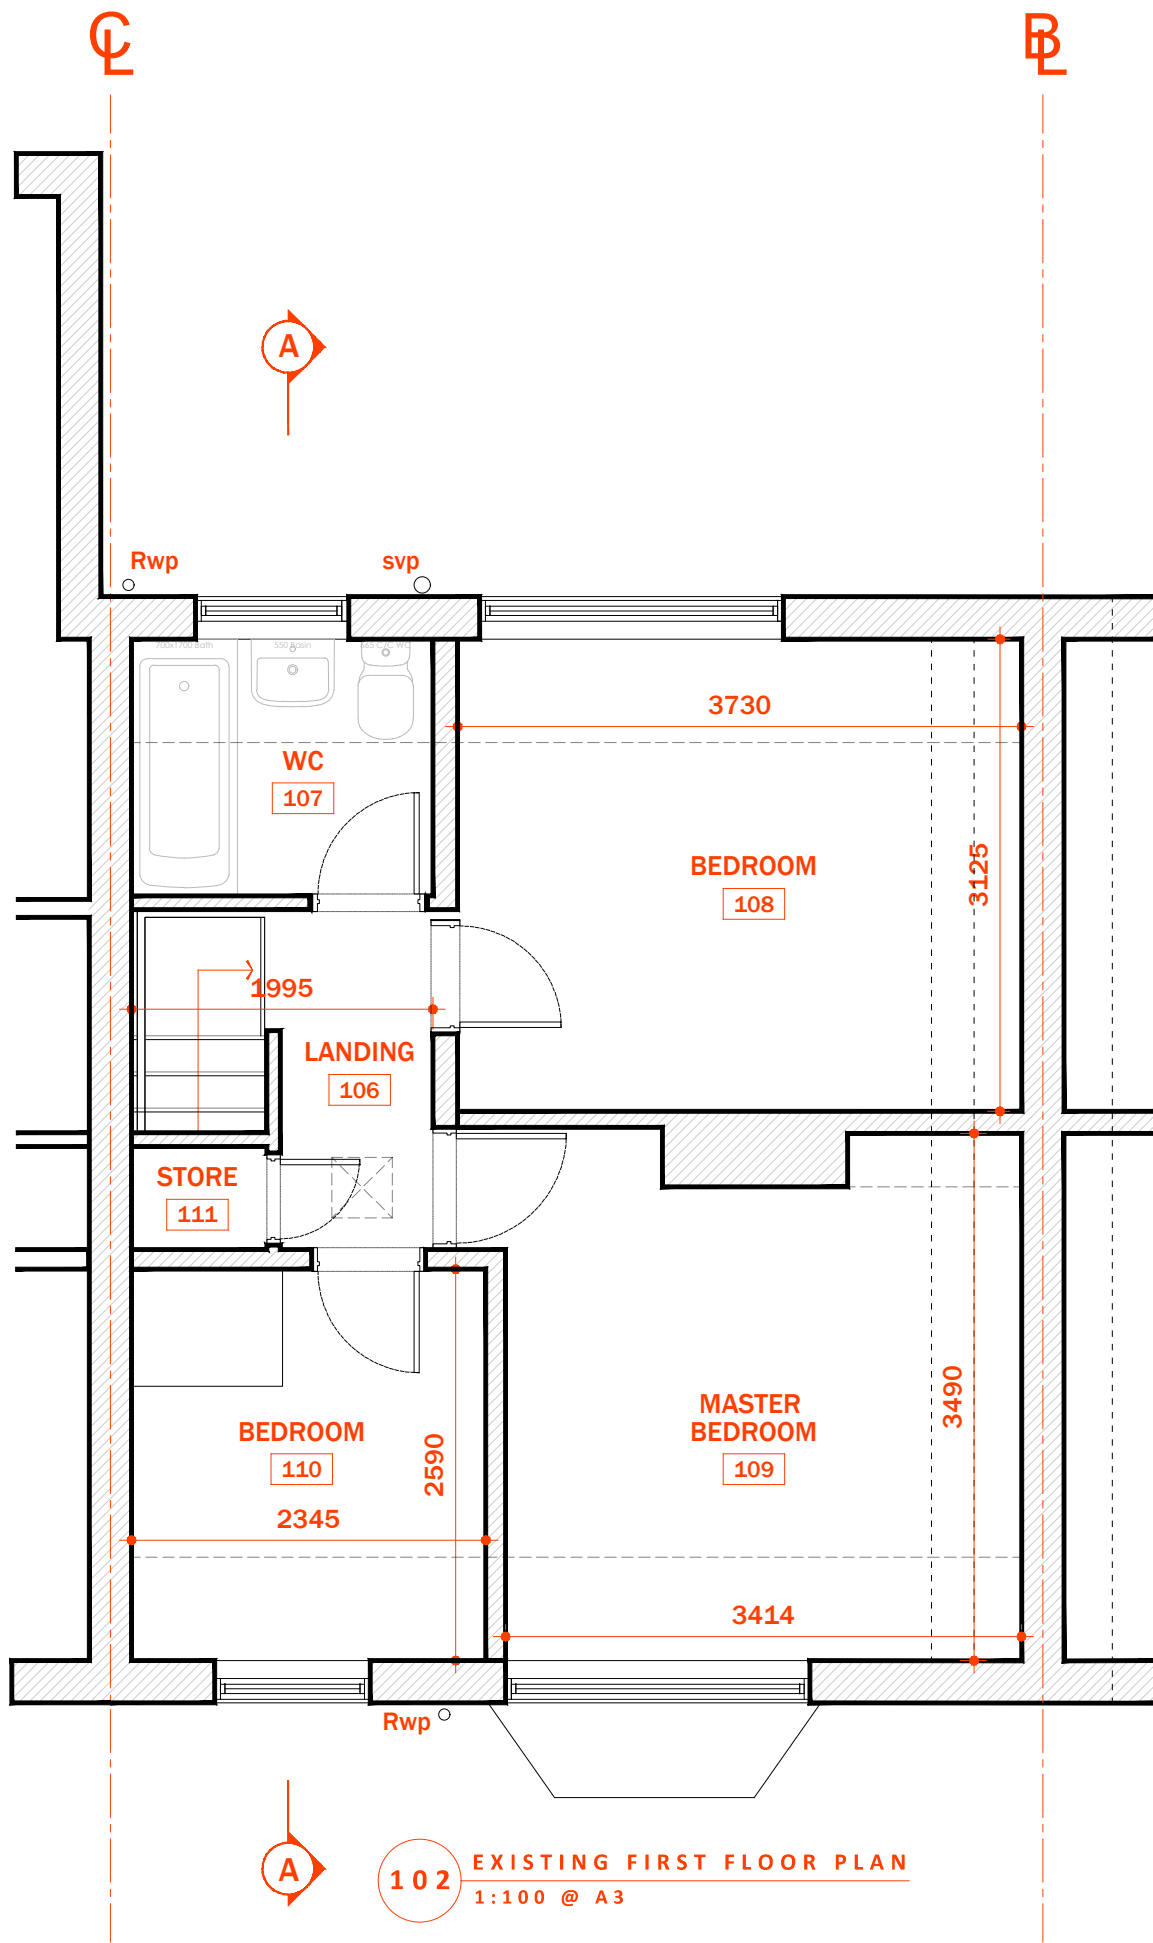

Disclaimer
 © This drawing is the copyright of IN-HAUS DESIGN WORKS and may not be reproduced or used except by written permission.

REV	DATE	COMMENT	BY	CHK'D

IN-HAUS DESIGN WORKS.

PROJECT
**48 BRISTNALL HALL LANE,
 OLDBURY,**
 BIRMINGHAM,
 B68 9PB

TITLE:
**EXISTING FIRST FLOOR &
 ROOF PLAN**

SCALE: 1:50

A3

PROJECT NR.: 0823
 DRAWN BY: HF
 SHEET NO.: A-PL-102