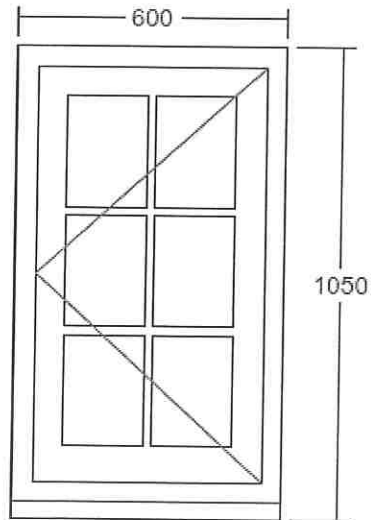

VIEWED FROM OUTSIDE. POINT OF ARROW DENOTES HINGE POSITION.

Width (mm)	600	Head Drip	None	Glass Pattern	Clear
Height (mm)	1050	Add Ons Required	No	Glass Type	4mm Annealed
Frame Head Size	60mm	Trickle Vents Required	No	Glazing Features	Astragal Squares
Feature Mould	Ovolo	Window Board Required	No	Size of Bar	18mm
Colour	F&B Old White (Match)			Handle	Monkeytail - Black
Cill	190mm x 38mm (inc. in overall ht)			Peg Stay Alignment	Opening end pointing to handle
Cill Species	Finger Jointed Redwood			Peg Stay	Monkeytail - Black
Cill Horns	No			Lockable Peg Stay	Yes
Factory Fit Cill	Yes			Dummy Hinges	None
				Hinge System	Pivot with Seigenia locks
				FSC Certified	Yes

Item: 6

CONVENTIONAL FLUSH CASEMENT IN FINGER JOINTED REDWOOD

Quantity: 1

Style: DL2

Item Reference: Bathroom

Quote Ref: 3451/1 V3

Key Features:

Detailed Specification: