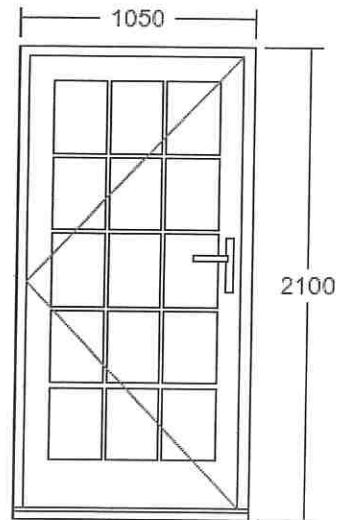

Item: 16

ENTRANCE DOOR IN MERANTI

Quantity: 1

Style: OUT-A-Apsley

Item Reference: Living room door

Quote Ref: 3451/1 V3

Key Features:

DRAWING NOTES: VIEWED FROM OUTSIDE. ARROW DENOTES HINGE POSITION.
DRAWINGS DO NOT DEPICT KNOCKERS, SPY HOLES, SECURITY CHAINS OR DOORKNOBS. REFER TO BROCHURE FOR FULL GLAZING CONFIGURATIONS.

Detailed Specification:

Overall Width (mm)	1050	Head Drip	None	Door Sash Glass Pattern	Clear
Overall Height (mm)	2100	Cill Type	Projecting Cill	Glass Type	4mm Toughened
Frame Head Size	60mm	Cill	145mm x 35mm (inc. in overall ht)	Door Sash Glazing Features	Astragal Squares
Stiles & Rails	110mm	Cill Horns	No	Size Of Bar	18mm
Feature Mould	Ovolo	Cill Species	Engineered Meranti	Door Handle	Avon - Aged Bronze Lever/Lever (Dark Kaba)
Hinge Side	Left	Factory Fit Cill	Yes	Door Knocker	No
Door Opens	Out	Add Ons Required	No	Letterbox	None
Door Sash Style	Apsley	Trickle Vents Required	No	Security Chain	None
Colour	F&B Old White (Match)	Threshold Board Required	No	FSC Certified	No
		Hinge Colour	Black		
		Threshold Colour	Black		
		External Access	Yes