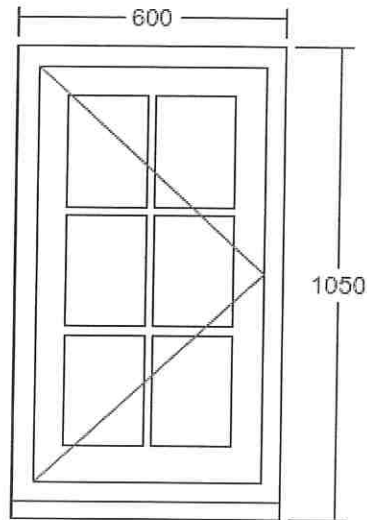

Item: 18

CONVENTIONAL FLUSH CASEMENT IN FINGER JOINTED REDWOOD

Quantity: 1

Style: DL3

Item Reference: Hallway

Quote Ref: 3451/1 V3

Key Features:

Detailed Specification:

VIEWED FROM OUTSIDE. POINT OF ARROW DENOTES HINGE POSITION.

Width (mm)	600	Head Drip	None	Glass Pattern	Clear
Height (mm)	1050	Add Ons Required	No	Glass Type	4mm Annealed
Frame Head Size	60mm	Trickle Vents Required	No	Glazing Features	Astragal Squares
Feature Mould	Ovolo	Window Board Required	No	Size of Bar	18mm
Colour	F&B Old White (Match)			Handle	Monkeytail - Black
Cill	190mm x 38mm (inc. in overall ht)			Peg Stay Alignment	Opening end pointing to handle
Cill Species	Finger Jointed Redwood			Peg Stay	Monkeytail - Black
Cill Horns	No			Lockable Peg Stay	Yes
Factory Fit Cill	Yes			Dummy Hinges	None
				Hinge System	Pivot with Seigenia locks
				FSC Certified	Yes