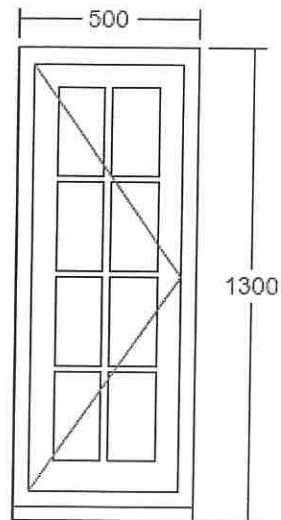

Item: 17

CONVENTIONAL FLUSH CASEMENT IN FINGER JOINTED REDWOOD

Quantity: 2

Style: DL3

Item Reference: Next to door

Quote Ref: 3451/1 V3

Key Features:

Detailed Specification:

VIEWED FROM OUTSIDE. POINT OF ARROW DENOTES HINGE POSITION.

Width (mm)	500	Head Drip	None	Glass Pattern	Clear
Height (mm)	1300	Add Ons Required	No	Glass Type	4mm Toughened
Frame Head Size	60mm	Trickle Vents Required	No	Glazing Features	Astragal Squares
Feature Mould	Ovolo	Window Board Required	No	Size of Bar	18mm
Colour	F&B Old White (Match)			Handle	Monkeytail - Black
Cill	190mm x 38mm (inc. in overall ht)			Peg Stay Alignment	Opening end pointing to handle
Cill Species	Finger Jointed Redwood			Peg Stay	Monkeytail - Black
Cill Horns	No			Lockable Peg Stay	Yes
Factory Fit Cill	Yes			Dummy Hinges	None
				Hinge System	Pivot with Seigenia locks
				FSC Certified	Yes