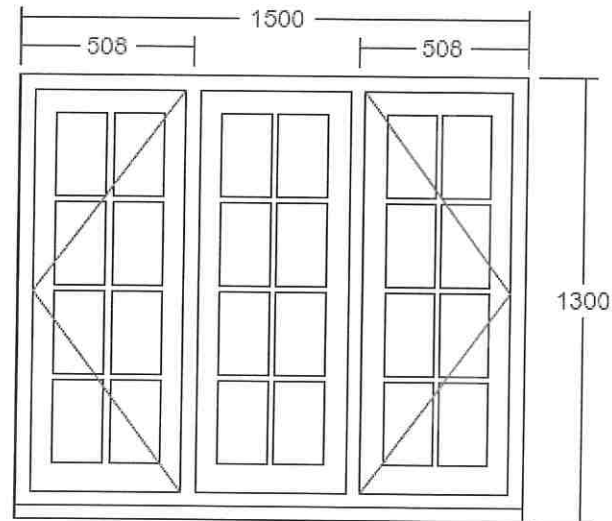

Item: 2

CONVENTIONAL FLUSH CASEMENT IN FINGER JOINTED REDWOOD

Quantity: 1

Style: DL47

Item Reference: Childrens bedroom

Quote Ref: 3451/1 V3

Key Features:

Detailed Specification:

VIEWED FROM OUTSIDE. POINT OF ARROW DENOTES HINGE POSITION.

Width (mm)	1500	Head Drip	None	Glass Pattern	Clear
Height (mm)	1300	Add Ons Required	No	Glass Type	4mm Annealed
Frame Head Size	60mm	Trickle Vents Required	No	Glazing Features	Astragal Squares
Feature Mould	Ovolo	Window Board Required	No	Size of Bar	18mm
Style Option	Dummy Sash			Handle	Monkeytail - Black
Equalise Glass Widths	Yes			Peg Stay Alignment	Opening end pointing to handle
Colour	F&B Old White (Match)			Peg Stay	Monkeytail - Black
Cill	190mm x 38mm (inc. in overall ht)			Lockable Peg Stay	Yes
Cill Species	Finger Jointed Redwood			Dummy Hinges	None
Cill Horns	No			Hinge System	Pivot with Seigenia locks
Factory Fit Cill	Yes			FSC Certified	Yes