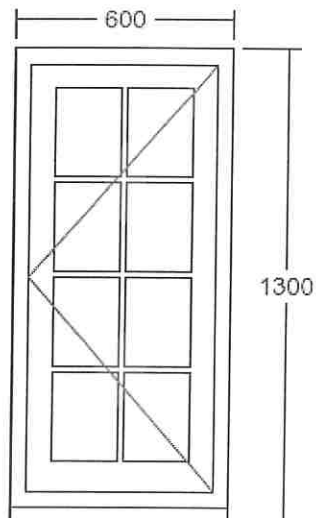

Item: 8

CONVENTIONAL FLUSH CASEMENT IN FINGER JOINTED REDWOOD

Quantity: 1

Style: DL2

Item Reference: Masterbed

Quote Ref: 3451/1 V3

Key Features:

Detailed Specification:

VIEWED FROM OUTSIDE. POINT OF ARROW DENOTES HINGE POSITION.

Width (mm)	600	Head Drip	None	Glass Pattern	Clear
Height (mm)	1300				
Frame Head Size	60mm	Add Ons Required	No	Glass Type	4mm Annealed
Feature Mould	Ovolo	Trickle Vents Required	No	Glazing Features	Astragal Squares
Colour	F&B Old White (Match)	Window Board Required	No	Size of Bar	18mm
Cill	190mm x 38mm (inc. in overall ht)			Handle	Monkeytail - Black
Cill Species	Finger Jointed Redwood			Peg Stay Alignment	Opening end pointing to handle
Cill Horns	No			Peg Stay	Monkeytail - Black
Factory Fit Cill	Yes			Lockable Peg Stay	Yes
				Dummy Hinges	None
				Hinge System	Pivot with Seigenia locks
				FSC Certified	Yes