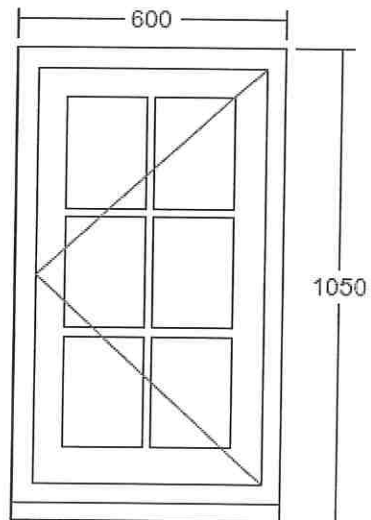

VIEWED FROM OUTSIDE. POINT OF ARROW DENOTES HINGE POSITION.

Width (mm)	600	Head Drip	None	Glass Pattern	Clear
Height (mm)	1300	Add Ons Required	No	Glass Type	4mm Annealed
Frame Head Size	60mm	Trickle Vents Required	No	Glazing Features	Astragal Squares
Feature Mould	Ovolo	Window Board Required	No	Size of Bar	18mm
Colour	F&B Old White (Match)			Handle	Monkeytail - Black
Cill	190mm x 38mm (inc. in overall ht)			Peg Stay Alignment	Opening end pointing to handle
Cill Species	Finger Jointed Redwood			Peg Stay	Monkeytail - Black
Cill Horns	No			Lockable Peg Stay	Yes
Factory Fit Cill	Yes			Dummy Hinges	None
				Hinge System	Pivot with Seigenia locks
				FSC Certified	Yes

Item: 5

CONVENTIONAL FLUSH CASEMENT IN FINGER JOINTED REDWOOD

Quantity: 1

Style: DL2

Item Reference: Bathroom

Quote Ref: 3451/1 V3

Key Features:

Detailed Specification:

VIEWED FROM OUTSIDE. POINT OF ARROW DENOTES HINGE POSITION.

Width (mm)	600	Head Drip	None	Glass Pattern	Clear
Height (mm)	1050	Add Ons Required	No	Glass Type	4mm Annealed
Frame Head Size	60mm	Trickle Vents Required	No	Glazing Features	Astragal Squares
Feature Mould	Ovolo	Window Board Required	No	Size of Bar	18mm
Colour	F&B Old White (Match)			Handle	Monkeytail - Black
Cill	190mm x 38mm (inc. in overall ht)			Peg Stay Alignment	Opening end pointing to handle
Cill Species	Finger Jointed Redwood			Peg Stay	Monkeytail - Black
Cill Horns	No			Lockable Peg Stay	Yes
Factory Fit Cill	Yes			Dummy Hinges	None
				Hinge System	Pivot with Seigenia locks
				FSC Certified	Yes