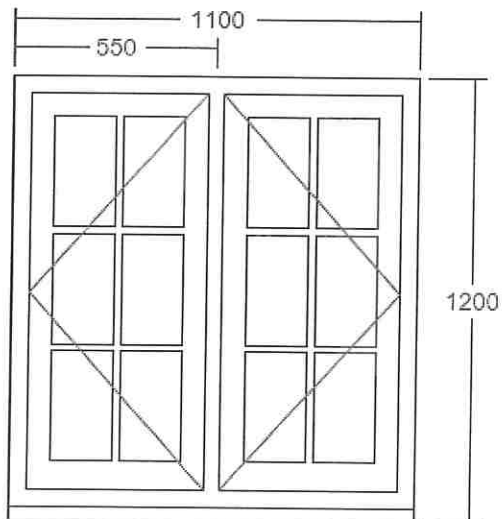

Item: 1

CONVENTIONAL FLUSH CASEMENT IN FINGER JOINTED REDWOOD

Quantity: 1

Style: DL21

Item Reference: Spare room

Quote Ref: 3451/1 V3

Key Features:

Detailed Specification:

VIEWED FROM OUTSIDE. POINT OF ARROW DENOTES HINGE POSITION.

Width (mm)	1100	Head Drip	None	Glass Pattern	Clear
Height (mm)	1200	Add Ons Required	No	Glass Type	4mm Annealed
Frame Head Size	60mm	Trickle Vents Required	No	Glazing Features	Astragal Squares
Feature Mould	Ovolo	Window Board Required	No	Size of Bar	18mm
Floating Mullion	No			Handle	Monkeytail - Black
Equalise Glass Widths	Yes			Peg Stay Alignment	Opening end pointing to handle
Colour	F&B Old White (Match)			Peg Stay	Monkeytail - Black
Cill	190mm x 38mm (inc. in overall ht)			Lockable Peg Stay	Yes
Cill Species	Finger Jointed Redwood			Dummy Hinges	None
Cill Horns	No			Hinge System	Pivot with Seigenia locks
Factory Fit Cill	Yes			FSC Certified	Yes