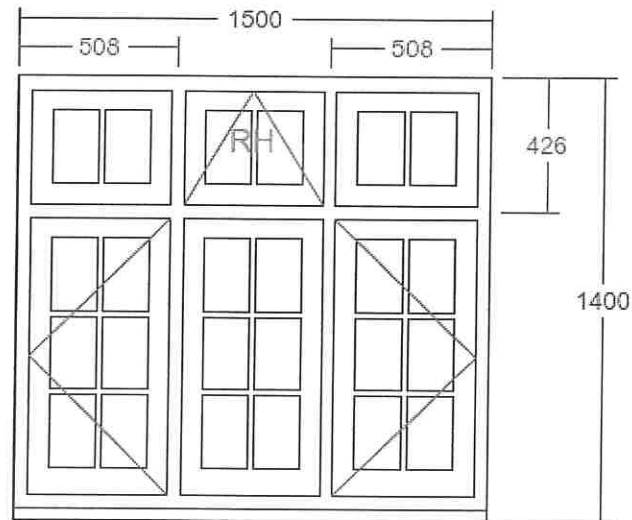

Item: 13

CONVENTIONAL FLUSH CASEMENT IN FINGER JOINTED REDWOOD

Quantity: 1

Style: DL63

Item Reference: Playroom

Quote Ref: 3451/1 V3

Key Features:

Detailed Specification:

VIEWED FROM OUTSIDE. POINT OF ARROW DENOTES HINGE POSITION.

Width (mm)	1500	Head Drip	None	Glass Pattern	Clear
Height (mm)	1400	Add Ons Required	No	Glass Type	4mm Annealed
Frame Head Size	60mm	Trickle Vents Required	No	Glazing Features	Astragal Squares
Feature Mould	Ovolo	Window Board Required	No	Size of Bar	18mm
Style Option	Dummy Sash			Handle	Monkeytail - Black (RH internal)
Equal Height Squares	Yes			Peg Stay Alignment	Opening end pointing to handle
Equalise Glass Widths	Yes			Peg Stay	Monkeytail - Black
Colour	F&B Old White (Match)			Lockable Peg Stay	Yes
Cill	190mm x 38mm (inc. in overall ht)			Dummy Hinges	None
Cill Species	Finger Jointed Redwood			Hinge System	Pivot with Seigenia locks
Cill Horns	No				
Factory Fit Cill	Yes			FSC Certified	Yes