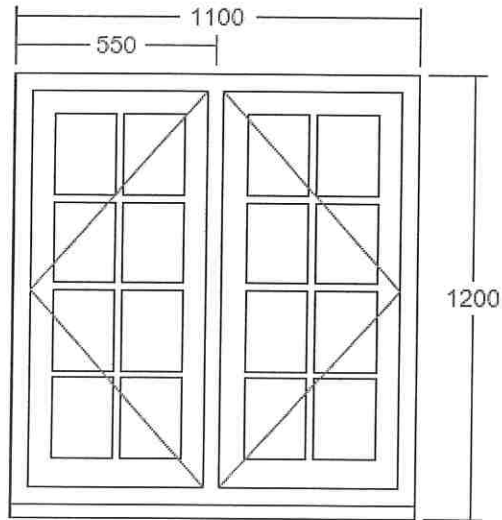

Item: 10

CONVENTIONAL FLUSH CASEMENT IN FINGER JOINTED REDWOOD

Quantity: 1

Style: DL21

Item Reference: Master bedroom

Quote Ref: 3451/1 V3

Key Features:

Detailed Specification:

VIEWED FROM OUTSIDE. POINT OF ARROW DENOTES HINGE POSITION.

Width (mm)	1100	Head Drip	None	Glass Pattern	Clear
Height (mm)	1200	Add Ons Required	No	Glass Type	4mm Annealed
Frame Head Size	60mm	Trickle Vents Required	No	Glazing Features	Astragal Squares
Feature Mould	Ovolo	Window Board Required	No	Size of Bar	18mm
Floating Mullion	No			Handle	Monkeytail - Black
Equalise Glass Widths	Yes			Peg Stay Alignment	Opening end pointing to handle
Colour	F&B Old White (Match)			Peg Stay	Monkeytail - Black
Cill	190mm x 38mm (inc. in overall ht)			Lockable Peg Stay	Yes
Cill Species	Finger Jointed Redwood			Dummy Hinges	None
Cill Horns	No			Hinge System	Pivot with Seigenia locks
Factory Fit Cill	Yes			FSC Certified	Yes