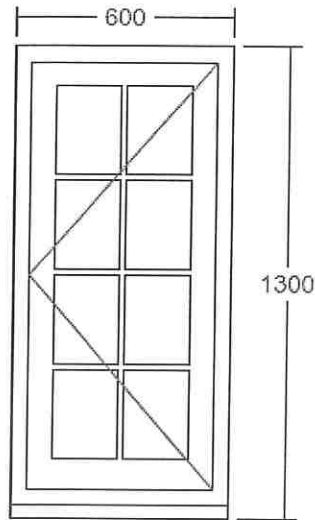

Item: 7

CONVENTIONAL FLUSH CASEMENT IN FINGER JOINTED REDWOOD

Quantity: 1

Style: DL2

Item Reference: Hallway

Quote Ref: 3451/1 V3

Key Features:

Detailed Specification:

VIEWED FROM OUTSIDE. POINT OF ARROW DENOTES HINGE POSITION.

Width (mm)	600	Head Drip	None	Glass Pattern	Clear
Height (mm)	1300	Add Ons Required	No	Glass Type	4mm Annealed
Frame Head Size	60mm	Trickle Vents Required	No	Glazing Features	Astragal Squares
Feature Mould	Ovolo	Window Board Required	No	Size of Bar	18mm
Colour	F&B Old White (Match)			Handle	Monkeytail - Black
Cill	190mm x 38mm (inc. in overall ht)			Peg Stay Alignment	Opening end pointing to handle
Cill Species	Finger Jointed Redwood			Peg Stay	Monkeytail - Black
Cill Horns	No			Lockable Peg Stay	Yes
Factory Fit Cill	Yes			Dummy Hinges	None
				Hinge System	Pivot with Seigenia locks
				FSC Certified	Yes