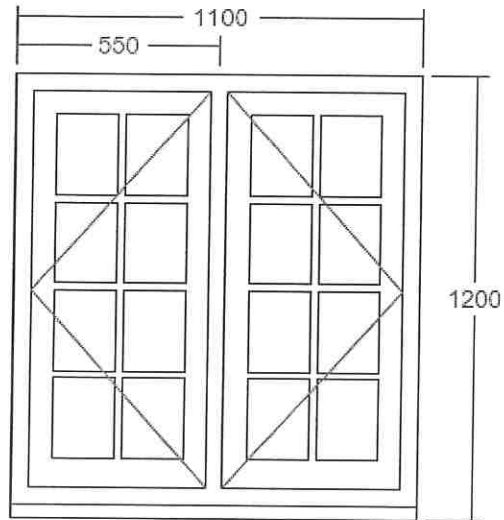

Item: 9

CONVENTIONAL FLUSH CASEMENT IN FINGER JOINTED REDWOOD

Quantity: 1

Style: DL21

Item Reference: Master bedroom

Quote Ref: 3451/1 V3

Key Features:

Detailed Specification:

VIEWED FROM OUTSIDE. POINT OF ARROW DENOTES HINGE POSITION.

Width (mm)	1100	Head Drip	None	Glass Pattern	Clear
Height (mm)	1200	Add Ons Required	No	Glass Type	4mm Annealed
Frame Head Size	60mm	Trickle Vents Required	No	Glazing Features	Astragal Squares
Feature Mould	Ovolo	Window Board Required	No	Size of Bar	18mm
Floating Mullion	No			Handle	Monkeytail - Black
Equalise Glass Widths	Yes			Peg Stay Alignment	Opening end pointing to handle
Colour	F&B Old White (Match)			Peg Stay	Monkeytail - Black
Cill	190mm x 38mm (inc. in overall ht)			Lockable Peg Stay	Yes
Cill Species	Finger Jointed Redwood			Dummy Hinges	None
Cill Horns	No			Hinge System	Pivot with Seigenia locks
Factory Fit Cill	Yes			FSC Certified	Yes