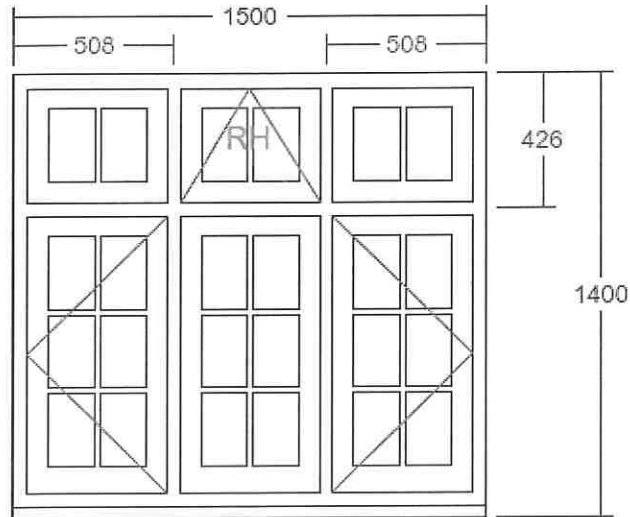

Item: 23

CONVENTIONAL FLUSH CASEMENT IN FINGER JOINTED REDWOOD

Quantity: 1

Style: DL63

Item Reference: Kitchen

Quote Ref: 3451/1 V3

Key Features:

Detailed Specification:

VIEWED FROM OUTSIDE. POINT OF ARROW DENOTES HINGE POSITION.

Width (mm)	1500	Head Drip	None	Glass Pattern	Clear
Height (mm)	1400	Add Ons Required	No	Glass Type	4mm Annealed
Frame Head Size	60mm	Trickle Vents Required	No	Glazing Features	Astragal Squares
Feature Mould	Ovolo	Window Board Required	No	Size of Bar	18mm
Style Option	Dummy Sash			Handle	Monkeytail - Black (RH internal)
Equal Height Squares	Yes			Peg Stay Alignment	Opening end pointing to handle
Equalise Glass Widths	Yes			Peg Stay	Monkeytail - Black
Colour	F&B Old White (Match)			Lockable Peg Stay	Yes
Cill	190mm x 38mm (inc. in overall ht)			Dummy Hinges	None
Cill Species	Finger Jointed Redwood			Hinge System	Pivot with Seigenia locks
Cill Horns	No			FSC Certified	Yes
Factory Fit Cill	Yes