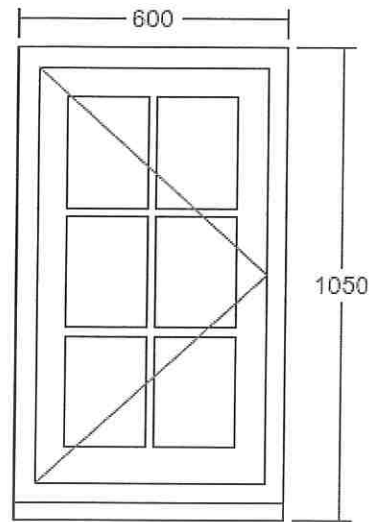

Item: 21

CONVENTIONAL FLUSH CASEMENT IN FINGER JOINTED REDWOOD

Quantity: 1

Style: DL3

Item Reference: Kitchen

Quote Ref: 3451/1 V3

Key Features:

Detailed Specification:

VIEWED FROM OUTSIDE. POINT OF ARROW DENOTES HINGE POSITION.

Width (mm)	600	Head Drip	None	Glass Pattern	Clear
Height (mm)	1050	Add Ons Required	No	Glass Type	4mm Annealed
Frame Head Size	60mm	Trickle Vents Required	No	Glazing Features	Astragal Squares
Feature Mould	Ovolo	Window Board Required	No	Size of Bar	18mm
Colour	F&B Old White (Match)			Handle	Monkeytail - Black
Cill	190mm x 38mm (inc. in overall ht)			Peg Stay Alignment	Opening end pointing to handle
Cill Species	Finger Jointed Redwood			Peg Stay	Monkeytail - Black
Cill Horns	No			Lockable Peg Stay	Yes
Factory Fit Cill	Yes			Dummy Hinges	None
				Hinge System	Pivot with Seigenia locks
				FSC Certified	Yes