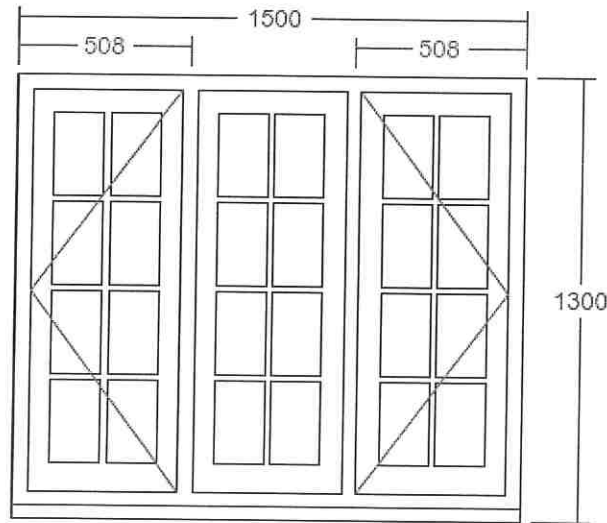

Item: 3

CONVENTIONAL FLUSH CASEMENT IN FINGER JOINTED REDWOOD

Quantity: 1

Style: DL47

Item Reference: Children bedroom

Quote Ref: 3451/1 V3

Key Features:

Detailed Specification:

VIEWED FROM OUTSIDE. POINT OF ARROW DENOTES HINGE POSITION.

Width (mm)	1500	Head Drip	None	Glass Pattern	Clear
Height (mm)	1300	Add Ons Required	No	Glass Type	4mm Annealed
Frame Head Size	60mm	Trickle Vents Required	No	Glazing Features	Astragal Squares
Feature Mould	Ovolo	Window Board Required	No	Size of Bar	18mm
Style Option	Dummy Sash			Handle	Monkeytail - Black
Equalise Glass Widths	Yes			Peg Stay Alignment	Opening end pointing to handle
Colour	F&B Old White (Match)			Peg Stay	Monkeytail - Black
Cill	190mm x 38mm (inc. in overall ht)			Lockable Peg Stay	Yes
Cill Species	Finger Jointed Redwood			Dummy Hinges	None
Cill Horns	No			Hinge System	Pivot with Seigenia locks
Factory Fit Cill	Yes			FSC Certified	Yes