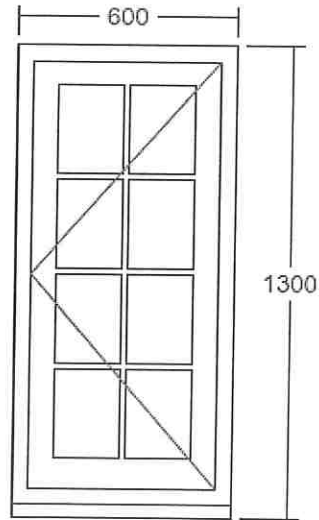

Item: 4

CONVENTIONAL FLUSH CASEMENT IN FINGER JOINTED REDWOOD

Quantity: 1

Style: DL2

Item Reference: Hallway

Quote Ref: 3451/1 V3

Key Features:

Detailed Specification:

VIEWED FROM OUTSIDE. POINT OF ARROW DENOTES HINGE POSITION.

Width (mm)	600	Head Drip	None	Glass Pattern	Clear
Height (mm)	1300	Add Ons Required	No	Glass Type	4mm Annealed
Frame Head Size	60mm	Trickle Vents Required	No	Glazing Features	Astragal Squares
Feature Mould	Ovolo	Window Board Required	No	Size of Bar	18mm
Colour	F&B Old White (Match)			Handle	Monkeytail - Black
Cill	190mm x 38mm (inc. in overall ht)			Peg Stay Alignment	Opening end pointing to handle
Cill Species	Finger Jointed Redwood			Peg Stay	Monkeytail - Black
Cill Horns	No			Lockable Peg Stay	Yes
Factory Fit Cill	Yes			Dummy Hinges	None
				Hinge System	Pivot with Seigenia locks
				FSC Certified	Yes