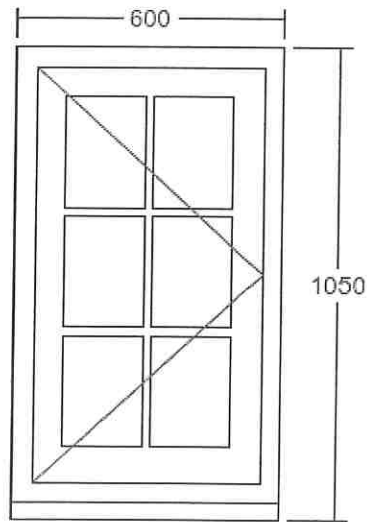

Item: 20

CONVENTIONAL FLUSH CASEMENT IN FINGER JOINTED REDWOOD

Quantity: 1

Style: DL3

Item Reference: Little loo

Quote Ref: 3451/1 V3

Key Features:

Detailed Specification:

VIEWED FROM OUTSIDE. POINT OF ARROW DENOTES HINGE POSITION.

Width (mm)	600	Head Drip	None	Glass Pattern	Clear
Height (mm)	1050	Add Ons Required	No	Glass Type	4mm Annealed
Frame Head Size	60mm	Trickle Vents Required	No	Glazing Features	Astragal Squares
Feature Mould	Ovolo	Window Board Required	No	Size of Bar	18mm
Colour	F&B Old White (Match)			Handle	Monkeytail - Black
Cill	190mm x 38mm (inc. in overall ht)			Peg Stay Alignment	Opening end pointing to handle
Cill Species	Finger Jointed Redwood			Peg Stay	Monkeytail - Black
Cill Horns	No			Lockable Peg Stay	Yes
Factory Fit Cill	Yes			Dummy Hinges	None
				Hinge System	Pivot with Seigenia locks
				FSC Certified	Yes