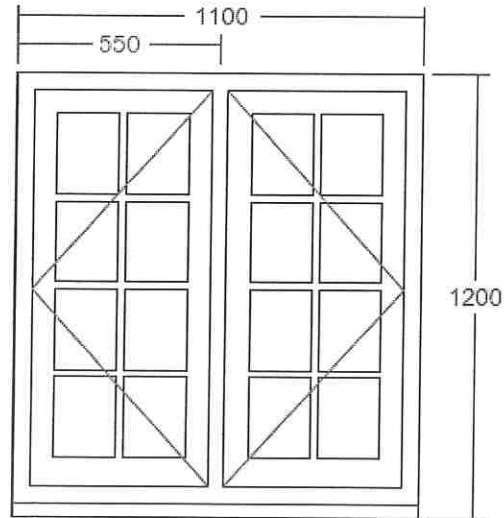

Item: 11

CONVENTIONAL FLUSH CASEMENT IN FINGER JOINTED REDWOOD

Quantity: 1

Style: DL21

Item Reference: Master bedroom

Quote Ref: 3451/1 V3

Key Features:

Detailed Specification:

VIEWED FROM OUTSIDE. POINT OF ARROW DENOTES HINGE POSITION.

Width (mm)	1100	Head Drip	None	Glass Pattern	Clear
Height (mm)	1200	Add Ons Required	No	Glass Type	4mm Annealed
Frame Head Size	60mm	Trickle Vents Required	No	Glazing Features	Astragal Squares
Feature Mould	Ovolo	Window Board Required	No	Size of Bar	18mm
Floating Mullion	No			Handle	Monkeytail - Black
Equalise Glass Widths	Yes			Peg Stay Alignment	Opening end pointing to handle
Colour	F&B Old White (Match)			Peg Stay	Monkeytail - Black
Cill	190mm x 38mm (inc. in overall ht)			Lockable Peg Stay	Yes
Cill Species	Finger Jointed Redwood			Dummy Hinges	None
Cill Horns	No			Hinge System	Pivot with Seigenia locks
Factory Fit Cill	Yes			FSC Certified	Yes