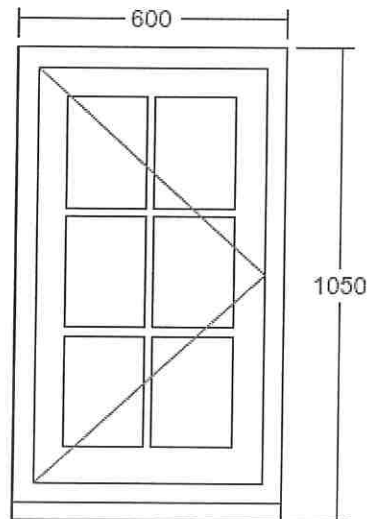

Item: 19

CONVENTIONAL FLUSH CASEMENT IN FINGER JOINTED REDWOOD

Quantity: 221

Style: DL3

Item Reference: Utility

Quote Ref: 3451/1 V3

Key Features:

Detailed Specification:

VIEWED FROM OUTSIDE. POINT OF ARROW DENOTES HINGE POSITION.

Width (mm)	600	Head Drip	None	Glass Pattern	Clear
Height (mm)	1050	Add Ons Required	No	Glass Type	4mm Annealed
Frame Head Size	60mm	Trickle Vents Required	No	Glazing Features	Astragal Squares
Feature Mould	Ovolo	Window Board Required	No	Size of Bar	18mm
Colour	F&B Old White (Match)			Handle	Monkeytail - Black
Cill	190mm x 38mm (inc. in overall ht)			Peg Stay Alignment	Opening end pointing to handle
Cill Species	Finger Jointed Redwood			Peg Stay	Monkeytail - Black
Cill Horns	No			Lockable Peg Stay	Yes
Factory Fit Cill	Yes			Dummy Hinges	None
				Hinge System	Pivot with Seigenia locks
				FSC Certified	Yes