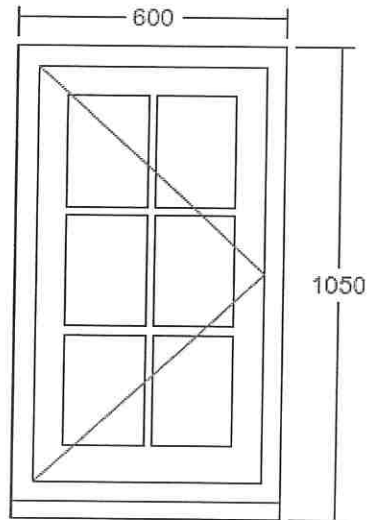

Item: 14

CONVENTIONAL FLUSH CASEMENT IN FINGER JOINTED REDWOOD

Quantity: 1

Style: DL3

Item Reference: Playroom

Quote Ref: 3451/1 V3

Key Features:

Detailed Specification:

VIEWED FROM OUTSIDE. POINT OF ARROW DENOTES HINGE POSITION.

Width (mm)	600	Head Drip	None	Glass Pattern	Clear
Height (mm)	1050	Add Ons Required	No	Glass Type	4mm Annealed
Frame Head Size	60mm	Trickle Vents Required	No	Glazing Features	Astragal Squares
Feature Mould	Ovolo	Window Board Required	No	Size of Bar	18mm
Colour	F&B Old White (Match)			Handle	Monkeytail - Black
Cill	190mm x 38mm (inc. in overall ht)			Peg Stay Alignment	Opening end pointing to handle
Cill Species	Finger Jointed Redwood			Peg Stay	Monkeytail - Black
Cill Horns	No			Lockable Peg Stay	Yes
Factory Fit Cill	Yes			Dummy Hinges	None
				Hinge System	Pivot with Seigenia locks
				FSC Certified	Yes