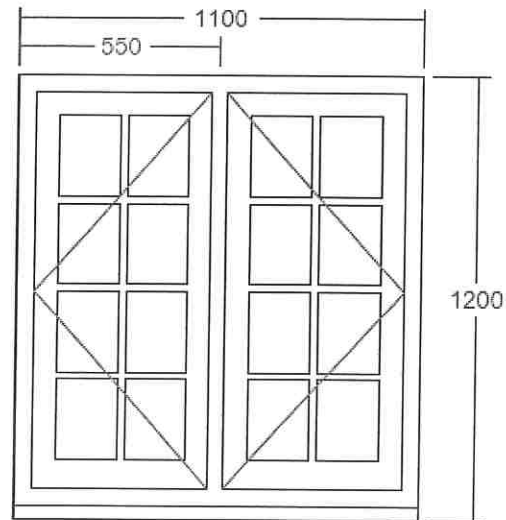

Item: 12

CONVENTIONAL FLUSH CASEMENT IN FINGER JOINTED REDWOOD

Quantity: 1

Style: DL21

Item Reference: En suite

Quote Ref: 3451/1 V3

Key Features:

Detailed Specification:

VIEWED FROM OUTSIDE. POINT OF ARROW DENOTES HINGE POSITION.

Width (mm)	1100	Head Drip	None	Glass Pattern	Clear
Height (mm)	1200	Add Ons Required	No	Glass Type	4mm Annealed
Frame Head Size	60mm	Trickle Vents Required	No	Glazing Features	Astragal Squares
Feature Mould	Ovolo	Window Board Required	No	Size of Bar	18mm
Floating Mullion	No			Handle	Monkeytail - Black
Equalise Glass Widths	Yes			Peg Stay Alignment	Opening end pointing to handle
Colour	F&B Old White (Match)			Peg Stay	Monkeytail - Black
Cill	190mm x 38mm (inc. in overall ht)			Lockable Peg Stay	Yes
Cill Species	Finger Jointed Redwood			Dummy Hinges	None
Cill Horns	No			Hinge System	Pivot with Seigenia locks
Factory Fit Cill	Yes			FSC Certified	Yes