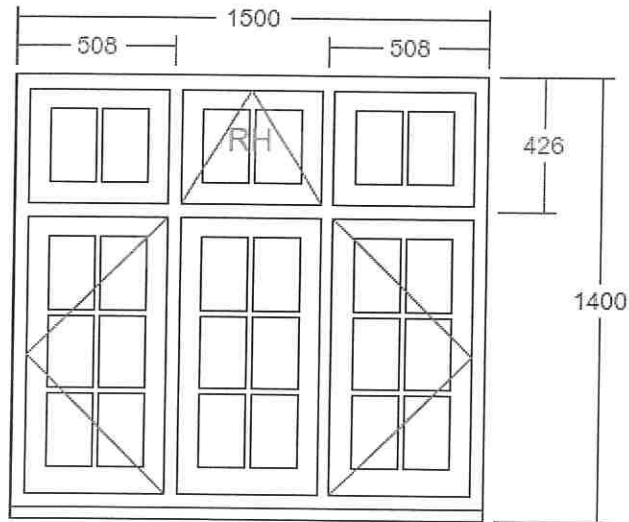

Item: 15

CONVENTIONAL FLUSH CASEMENT IN FINGER JOINTED REDWOOD

Quantity: 1

Style: DL63

Item Reference: Living room

Quote Ref: 3451/1 V3

Key Features:

Detailed Specification:

VIEWED FROM OUTSIDE. POINT OF ARROW DENOTES HINGE POSITION.

Width (mm)	1500	Head Drip	None	Glass Pattern	Clear
Height (mm)	1400	Add Ons Required	No	Glass Type	4mm Annealed
Frame Head Size	60mm	Trickle Vents Required	No	Glazing Features	Astragal Squares
Feature Mould	Ovolo	Window Board Required	No	Size of Bar	18mm
Style Option	Dummy Sash			Handle	Monkeytail - Black (RH internal)
Equal Height Squares	Yes			Peg Stay Alignment	Opening end pointing to handle
Equalise Glass Widths	Yes			Peg Stay	Monkeytail - Black
Colour	F&B Old White (Match)			Lockable Peg Stay	Yes
Cill	190mm x 38mm (inc. in overall ht)			Dummy Hinges	None
Cill Species	Finger Jointed Redwood			Hinge System	Pivot with Seigenia locks
Cill Horns	No				
Factory Fit Cill	Yes			FSC Certified	Yes