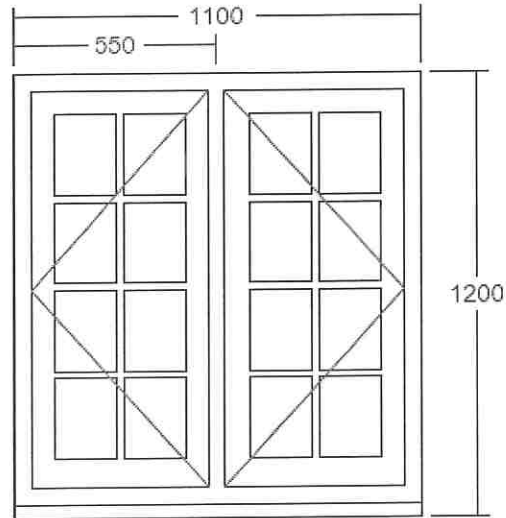

Item: 22

CONVENTIONAL FLUSH CASEMENT IN FINGER JOINTED REDWOOD

Quantity: 1

Style: DL21

Item Reference: Kitchen

Quote Ref: 3451/1 V3

Key Features:

Detailed Specification:

VIEWED FROM OUTSIDE. POINT OF ARROW DENOTES HINGE POSITION.

Width (mm)	1100	Head Drip	None	Glass Pattern	Clear
Height (mm)	1200	Add Ons Required	No	Glass Type	4mm Annealed
Frame Head Size	60mm	Trickle Vents Required	No	Glazing Features	Astragal Squares
Feature Mould	Ovolo	Window Board Required	No	Size of Bar	18mm
Floating Mullion	No			Handle	Monkeytail - Black
Equalise Glass Widths	Yes			Peg Stay Alignment	Opening end pointing to handle
Colour	F&B Old White (Match)			Peg Stay	Monkeytail - Black
Cill	190mm x 38mm (inc. in overall ht)			Lockable Peg Stay	Yes
Cill Species	Finger Jointed Redwood			Dummy Hinges	None
Cill Horns	No			Hinge System	Pivot with Seigenia locks
Factory Fit Cill	Yes			FSC Certified	Yes