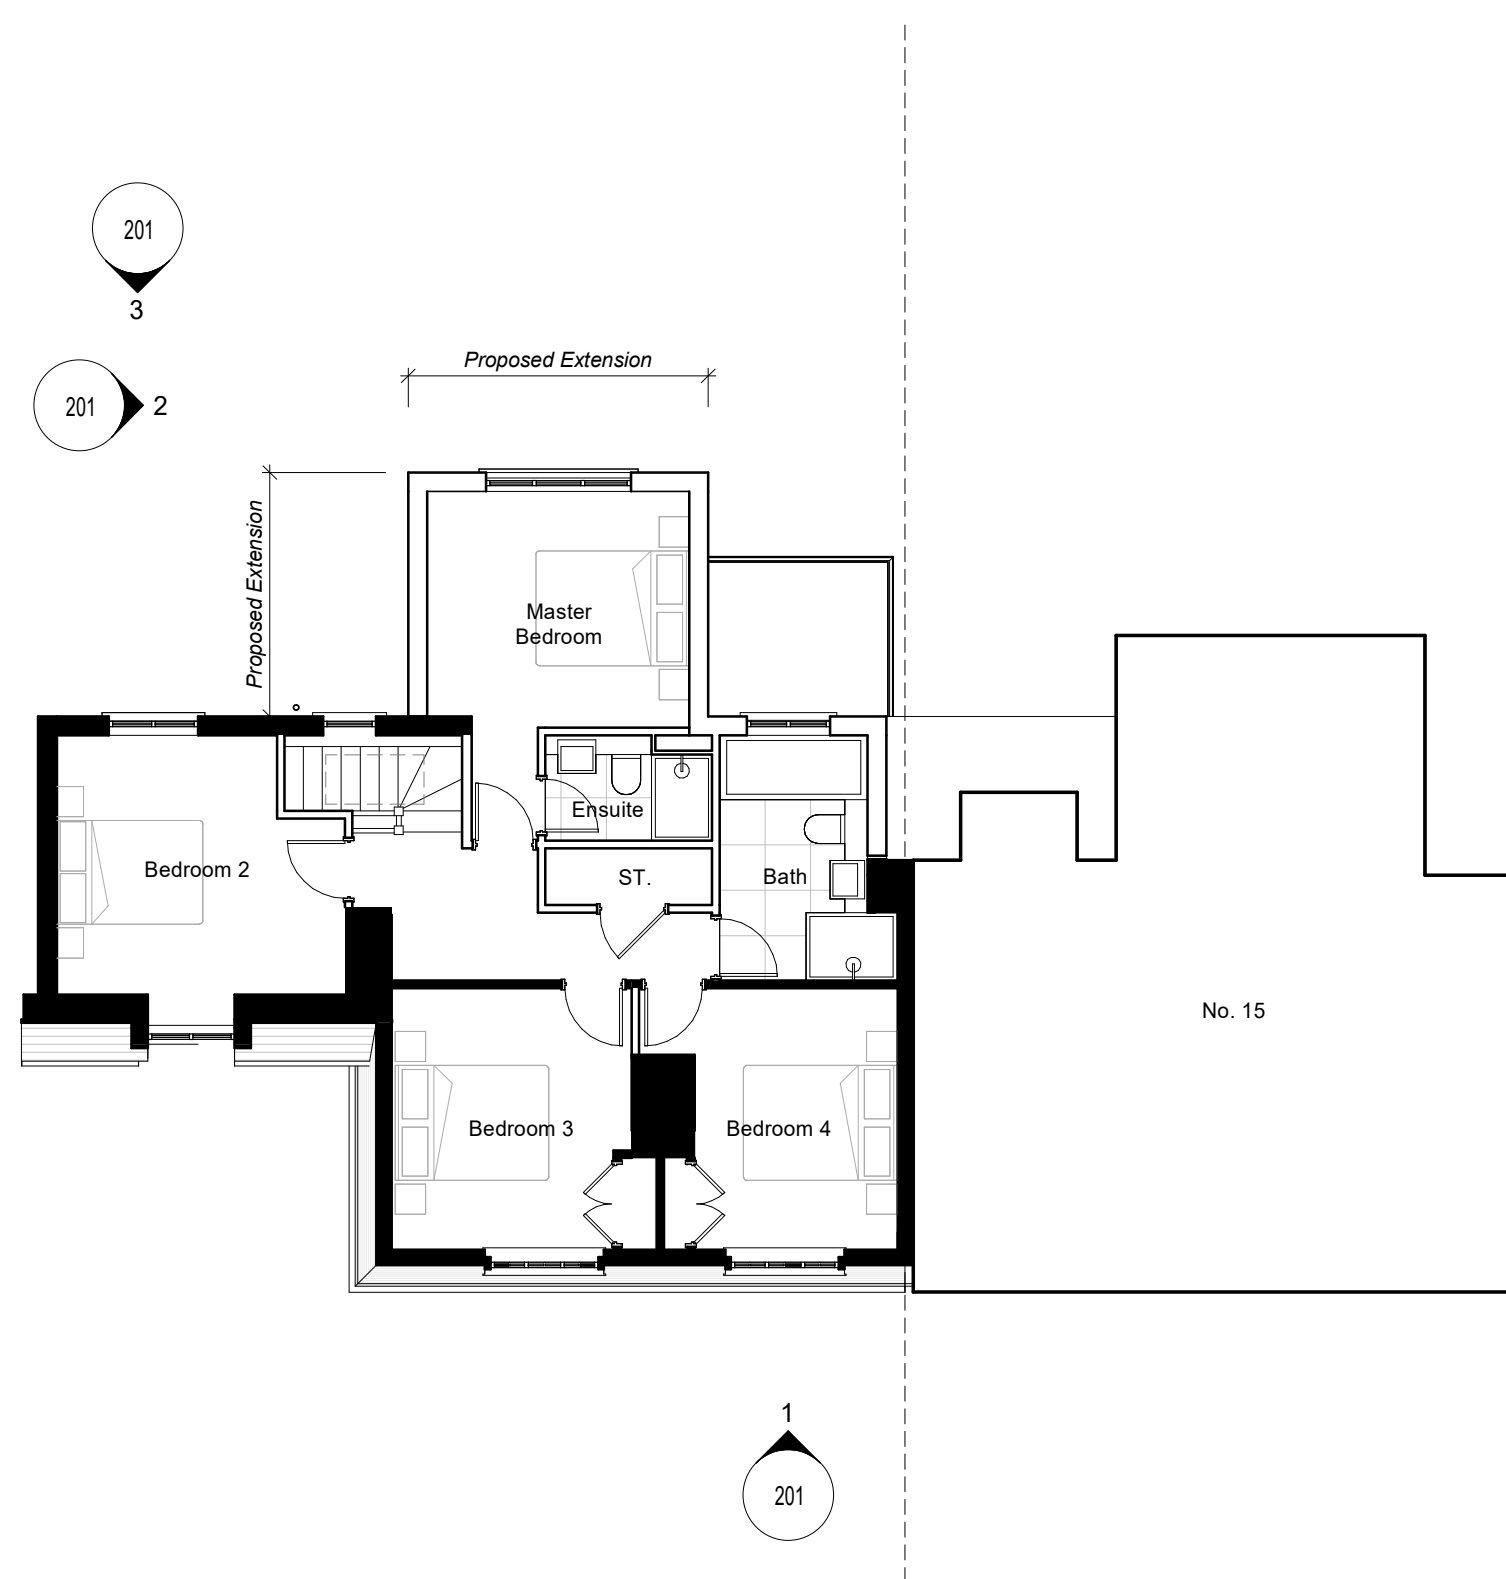

1 00 Proposed Ground Floor Plan
 100 Scale - 1 : 100

2 01 Proposed First Floor Plan
 100 Scale - 1 : 100

Notes:

Rev. | Date | Details

| Drawn | Chkd

Issued for:

PLANNING

Project/Client:
 Mr Luke & Ms Wain
 11 Lawn Road, Milford
 on Sea

Project Number: 23011

Dwg No: 100 Rev:

Drawing:
 Proposed Floor Plans

Scale:
 1 : 100@A3