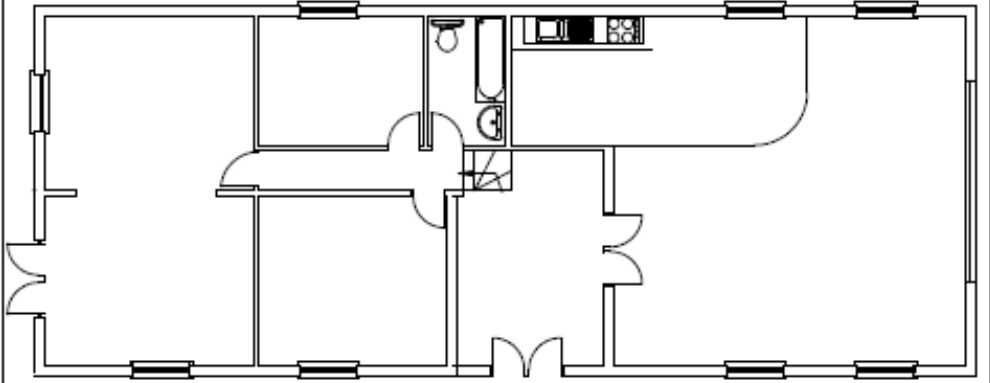

Proposed loft plan

Proposed Roof plan

Proposed Ground floor plan

Site: 35A Byng Road London	
Project no:	PLP
Date:	JAN 2014
Scale:	1:100
Drawn by:	04/11/2013