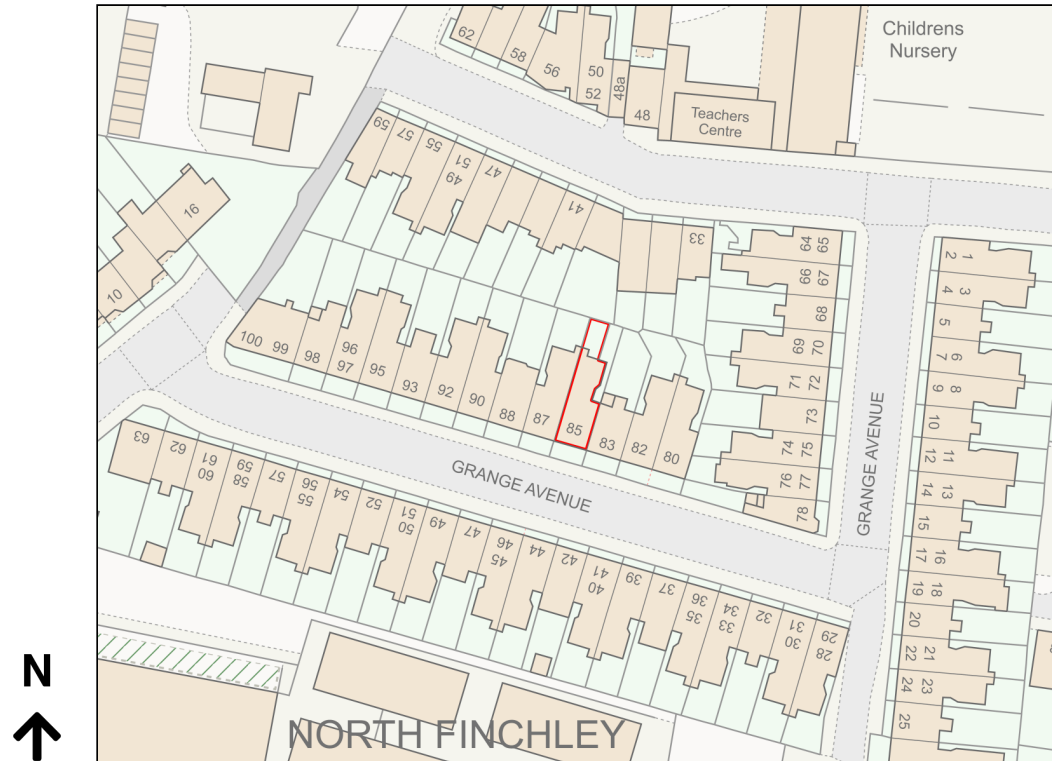

Location Plan

Site Address: 85, Grange Avenue, North Finchley, London, N12 8DJ

Date Produced: 25-Nov-2023

Scale: 1:1250 @A4

Planning Portal Reference: PP-12630543v1