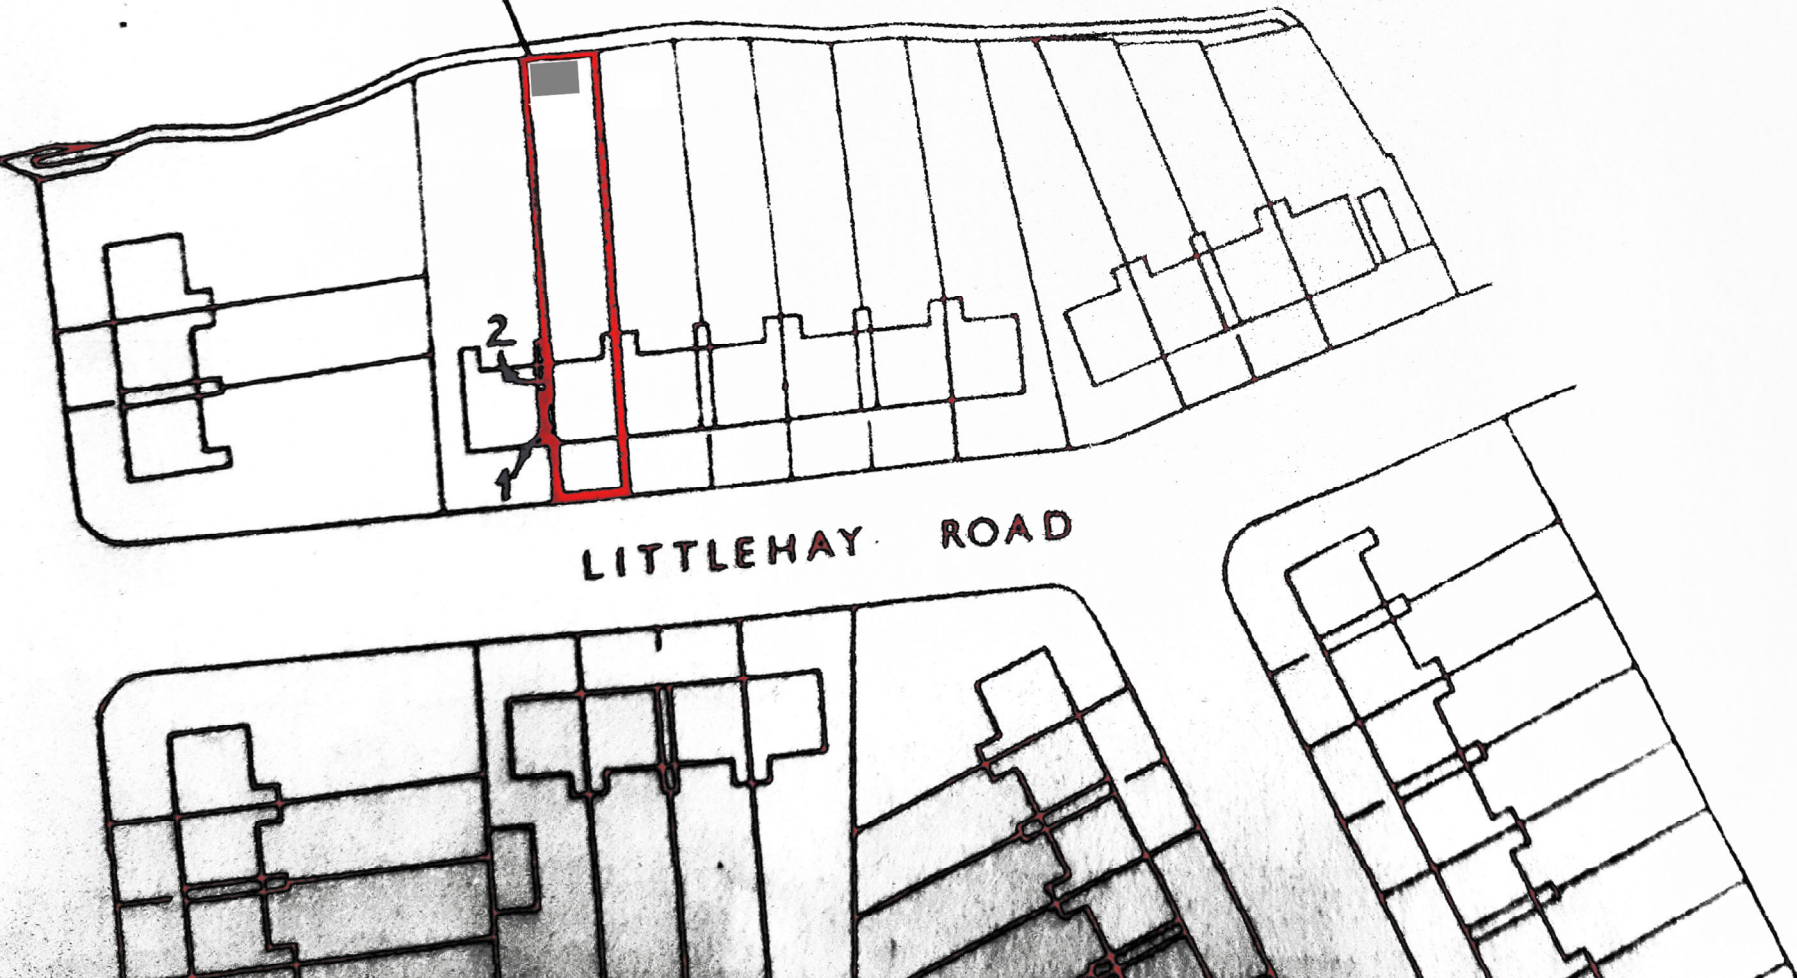

OXFORDSHIRE
OXFORD DISTRICT

Scale 1/1250

proposed location.
external dimensions 4.2m x 3.3m

SP 5304 SE
SP 5404 SW