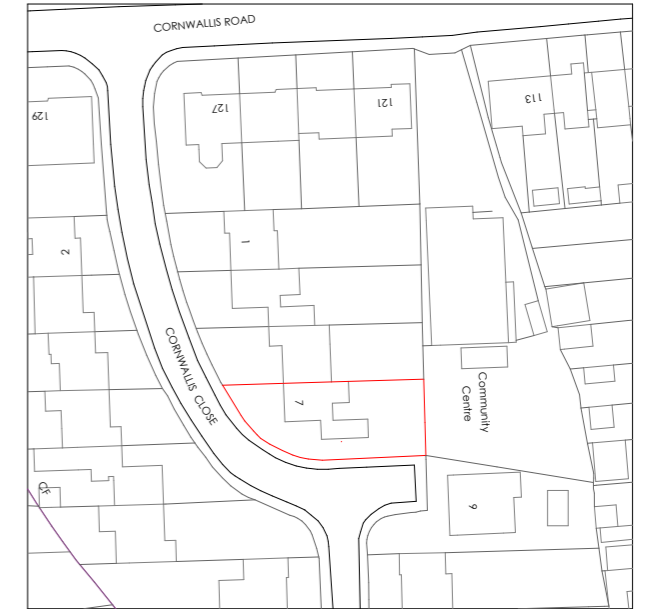

BLOCK PLAN  
Scale - 1:500

169 Crown Copyright and database rights 2023 OS Licence no. AC0000849896

SITE LOCATION PLAN  
Scale - 1:1250

www.oxliving.co.uk

DESCRIPTION PLANNING		GENERAL NOTES:  THIS DRAWING IS FOR PLANNING USE ONLY DO NOT USE THIS DRAWING FOR ANY PURPOSE OTHER THAN FOR WHICH IT WAS ISSUED. STRUCTURAL DESIGN AND BUILDING CONTROL APPROVAL IS REQUIRED BEFORE CONSTRUCTION COMMENCES. THIS DRAWING IS SUBJECT TO COPYRIGHT DO NOT REPRODUCE THIS DRAWING WITHOUT PRIOR PERMISSION.	CLIENT <b>Ox Living</b>		
			Date 14/11/2023	Project number OXL-09	Scale (@ A3) As indicated
STATUS P			DRAWING NUMBER OXL-09-23-06		REV
			DETAIL 7 Cornwallis Close, Oxford, OX4 3NJ		
			SHEET Site Location & Block Plan		
			Drawn by Author		
			Checked by Checker		