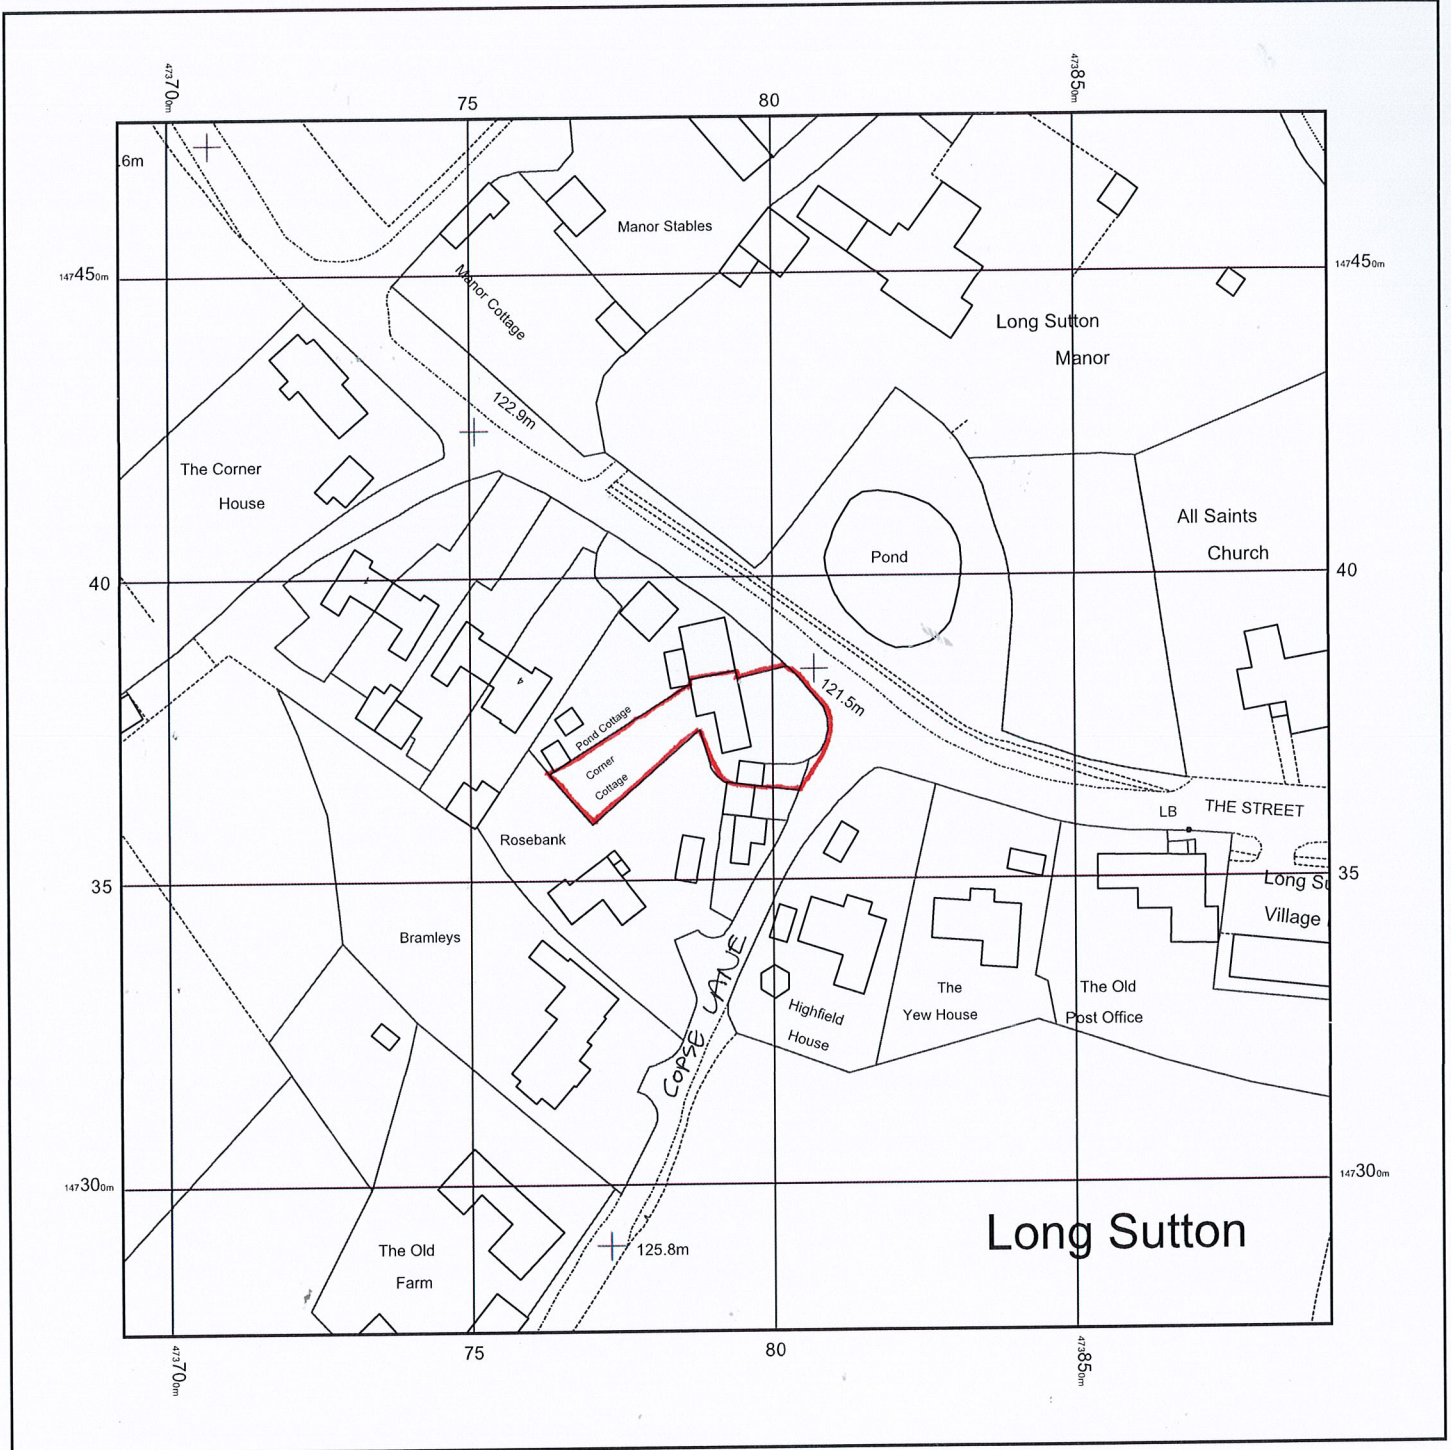

# CORNER COTTAGE, THE STREET, LONG SUTTON, HOOK, RG29 1ST

Supplied by: [www.ukmapcentre.com](http://www.ukmapcentre.com)

Serial No: 275515

Centre Coordinates: 473792,147376

Production Date: 20/11/2023 08:19:34

© Crown copyright and database rights 2023 Ordnance Survey 100048957. The representation of road, track or path is no evidence of a boundary or right of way. The representation of features as lines is no evidence of a property boundary.

0m 1cm = 12.5m 62.5m  
Scale 1:1250