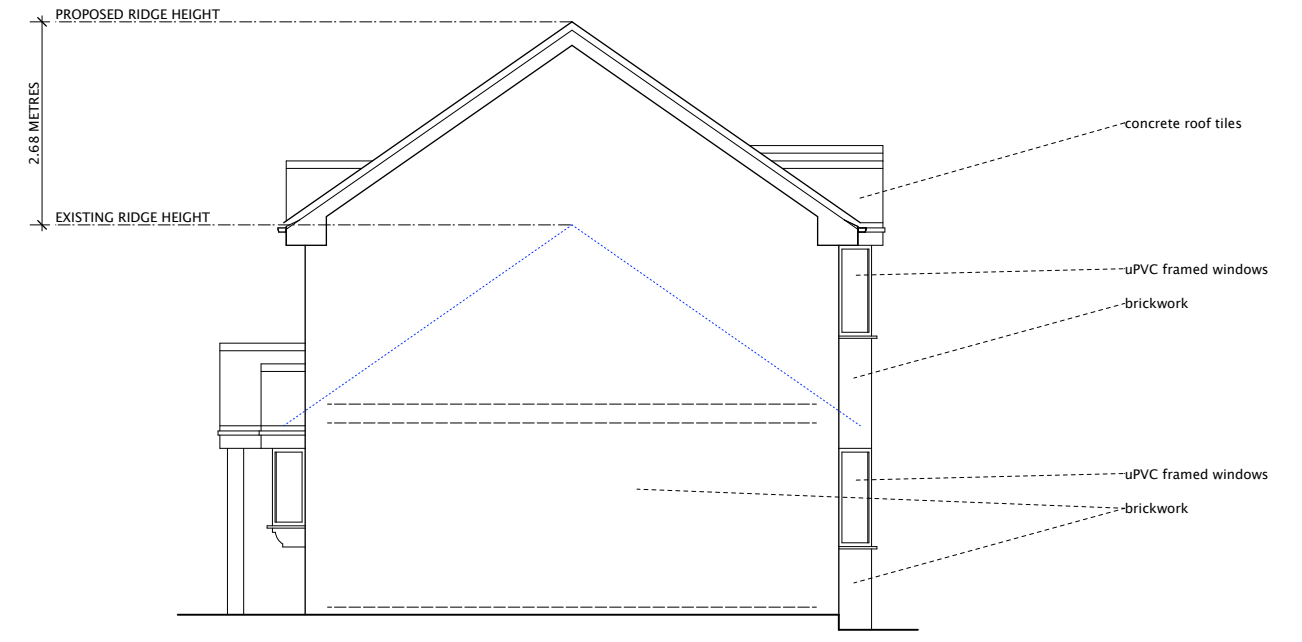

EAST ELEVATION

NORTH ELEVATION

WEST ELEVATION

SOUTH ELEVATION

MAG ARCHITECTURE

Mark A Griffiths RIBA
 07779 076735
 mark@MAGarchitecture.co.uk
 www.MAGarchitecture.co.uk

PROPOSED ELEVATIONS

SCALE 1:100 @ A3
 2m 4m 6m 8m 10m