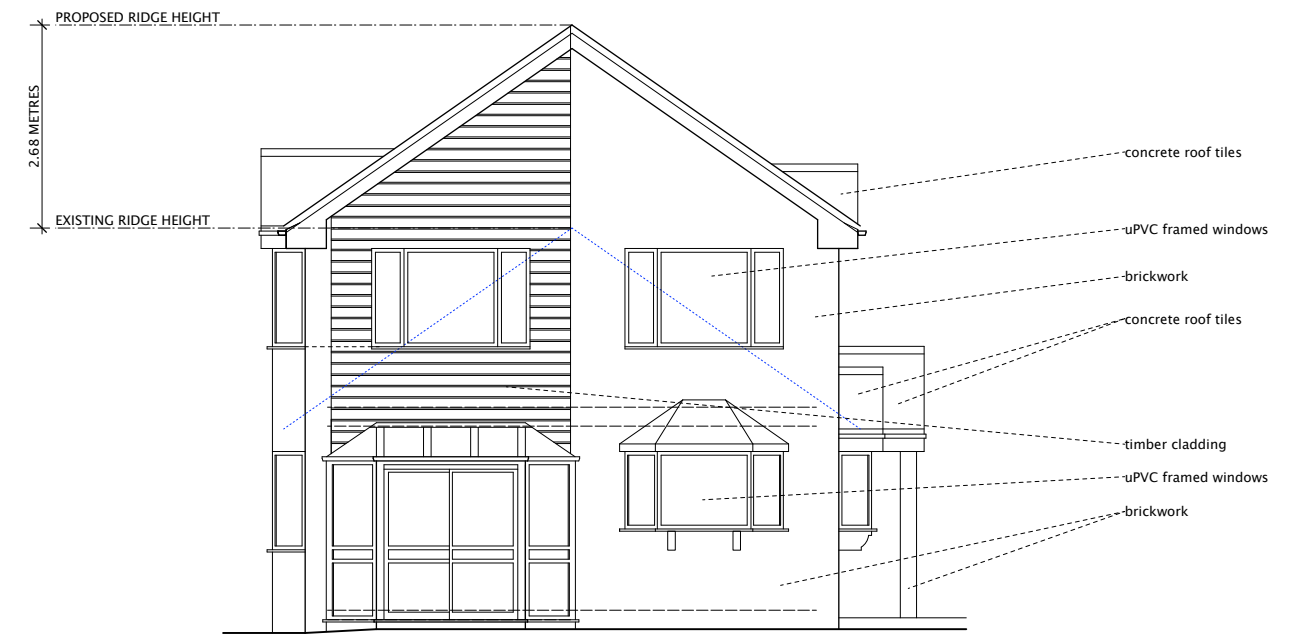

EAST ELEVATION

NORTH ELEVATION

WEST ELEVATION

SOUTH ELEVATION

MAG ARCHITECTURE

Mark A Griffiths RIBA
 07779 076735
 mark@MAGarchitecture.co.uk
 www.MAGarchitecture.co.uk

PROPOSED ELEVATIONS

SCALE 1:100 @ A3
 2m 4m 6m 8m 10m

2119-04a

HILLSVIEW
 HOLT LANE
 ROMSLEY
 WEST MIDLANDS B62 0ND

© MAG ARCHITECTURE LIMITED - DO NOT SCALE. ALL DIMENSIONS TO BE SITE CHECKED BY CONTRACTOR PRIOR TO CONSTRUCTION COMMENCING. ARCHITECT TO BE NOTIFIED OF ANY DISCREPANCIES IN DIMENSIONS