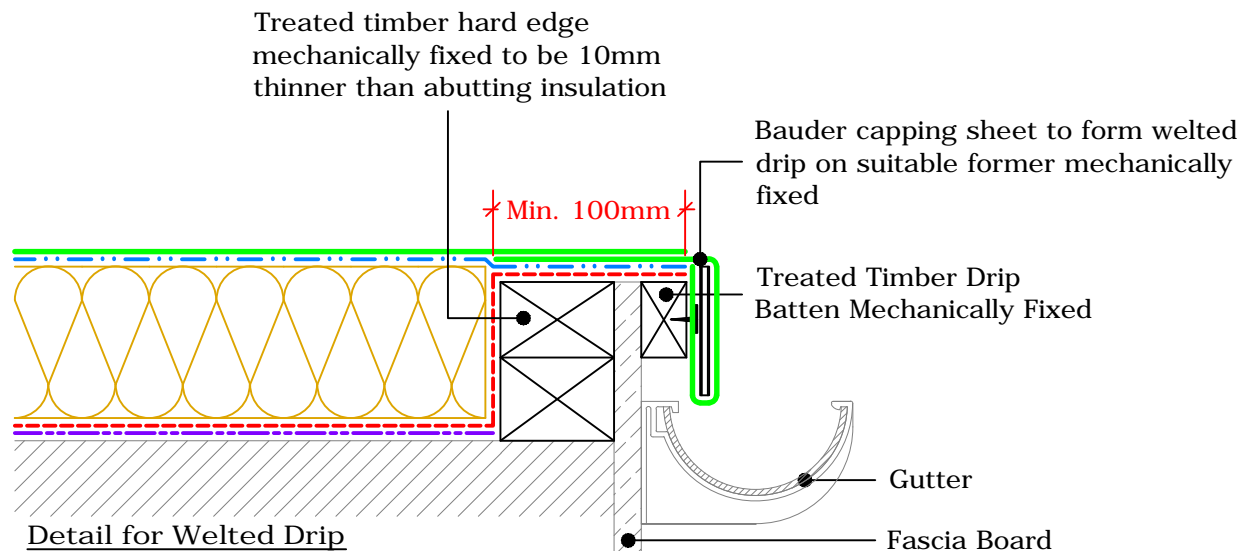

Key

- Bauder Capping Sheet (For all Green Roof details use Bauder Root Resistant Cap Sheet)
- · - · - Bauder Underlayer
- Bauder Insulation
- - - - - Bauder Vapour Control Layer (Use Bauder Self Adhered Vapour Control Layer on Combustible Substrates)
- - - - - Bauder Random Nailed Layer used on TIMBER BOARDED DECKS ONLY
- Deck / Substrate

IMPORTANT NOTE:

This Drawing Shows Alternative Options. For the Correct Solution to be Used, Refer to the Project Specific Specification.

COMBUSTIBLE SUBSTRATES:

The details contained within this drawing are deemed to be 'Safe to Torch' when using the Bauder Self-adhesive Vapour Control Layer subject to adequate risk assessments.

For 'Torch-Free' Detailing see Drawing D0000-00W_200-001TF

Detail for Welted Drip

External Gutter - Welted Drip

IMPORTANT NOTES:

1. This detail is suitable for the following Bauder Systems: **Bauder Total Roof System, Bauder Total Green Roof System**
2. Do not scale to ascertain dimensions. **Bauderflex, Bauderflex Green, Airtech**
3. All dimensions are in millimetres and are to be checked and verified on site prior to commencement of work.
4. This drawing is to be read in conjunction with the specification and associated drawings.
5. This detail is a guideline only, representing typical detailing conditions and illustrate the correct application of the above Bauder System. It may be necessary to modify this detail to suit specific project design constraints and conditions.
6. Refer to the Bauder Specification for the deck type, product description and method of application. For clarity the method of attachment has not been shown.
7. Provision should be made by the installer for mechanically fixing the top leading edge of all upstand details in excess of 250mm in height using appropriate fasteners.