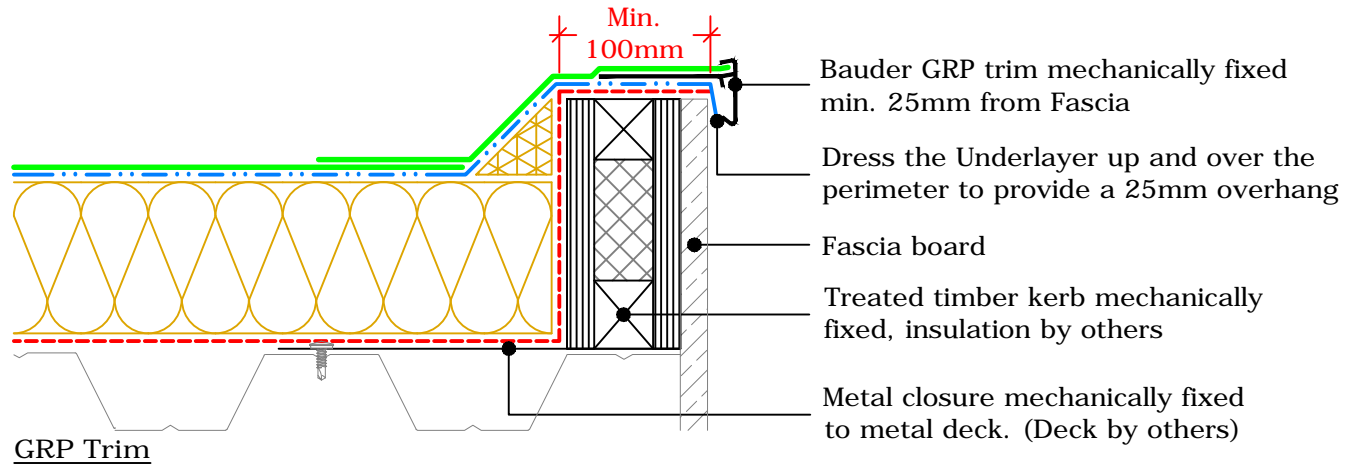

Key

- Bauder Capping Sheet (For all Green Roof details use Bauder Root Resistant Cap Sheet)
- - - Bauder Underlayer
- Bauder Insulation
- - - Bauder Air & Vapour Control Layer (Use Bauder Self Adhered Vapour Control Layer on Combustible Substrates)

IMPORTANT NOTE:

This Drawing Shows Alternative Options. For the Correct Solution to be Used, Refer to the Project Specific Specification.

COMBUSTIBLE SUBSTRATES:

The details contained within this drawing are deemed to be 'Safe to Torch' when using the Bauder Self-adhesive Vapour Control Layer subject to adequate risk assessments.

For 'Torch-Free' Detailing see Drawing D0000-00W_200-001TF

Alternative Details

Perimeter Kerb - Options

IMPORTANT NOTES:

1. This detail is suitable for the following Bauder Systems: **Bauder Total Roof System, Bauder Total Green Roof System, Bauderflex, Bauderflex Green, Airtech**
2. Do not scale to ascertain dimensions.
3. All dimensions are in Millimetres and are to be checked and verified on site prior to commencement of work.
4. This drawing is to be read in conjunction with the specification and associated drawings.
5. This detail is a guideline only, representing typical detailing conditions and illustrate the correct application of the above Bauder System. It may be necessary to modify this detail to suit specific project design constraints and conditions.
6. Refer to the Bauder Specification for the deck type, product description and method of application. For clarity the method of attachment has not been shown.
7. Provision should be made by the installer for mechanically fixing the top leading edge of all upstand details in excess of 250mm in height using appropriate fasteners.

BITUMINOUS STANDARD DETAIL

Scale:	Drawing Number	Rev.
1:5 @ A4	D0000-02W_002-001	-
Drawn By: CD	Checked By: PH	Approved By: RC
		Date: 11.01.22

UK OFFICE
Bauder Limited
70 Landseer Road,
Ipswich,
Suffolk, IP3 0DH,
England.
T: +44 (0)1473 257671
F: +44 (0)1473 230761
E: technical@bauder.co.uk
bauder.co.uk