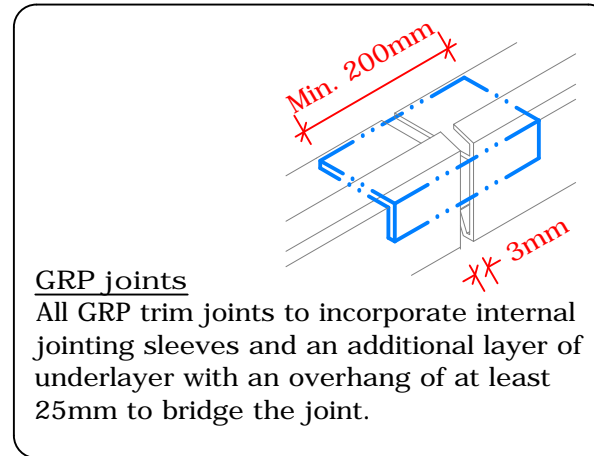

IMPORTANT NOTE:

This Drawing Shows Alternative Options. For the Correct Solution to be Used, Refer to the Project Specific Specification.

COMBUSTIBLE SUBSTRATES:

The details contained within this drawing are deemed to be 'Safe to Torch' when using the Bauder Self-adhesive Vapour Control Layer subject to adequate risk assessments.

For 'Torch-Free' Detailing see Drawing D0000-00W_200-001TF

Alternative Details

Perimeter Kerb - Options

IMPORTANT NOTES:

1. This detail is suitable for the following Bauder Systems: **Bauder Total Roof System, Bauder Total Green Roof System, Bauderflex, Bauderflex Green, Airtech**
2. Do not scale to ascertain dimensions.
3. All dimensions are in Millimetres and are to be checked and verified on site prior to commencement of work.
4. This drawing is to be read in conjunction with the specification and associated drawings.
5. This detail is a guideline only, representing typical detailing conditions and illustrate the correct application of the above Bauder System. It may be necessary to modify this detail to suit specific project design constraints and conditions.
6. Refer to the Bauder Specification for the deck type, product description and method of application. For clarity the method of attachment has not been shown.
7. Provision should be made by the installer for mechanically fixing the top leading edge of all upstand details in excess of 250mm in height using appropriate fasteners.

BITUMINOUS STANDARD DETAIL

Scale:	Drawing Number	Rev.
1:5 @ A4	D0000-02W_002-001	-
Drawn By: CD	Checked By: PH	Approved By: RC
		Date: 11.01.22

UK OFFICE
Bauder Limited
70 Landseer Road,
Ipswich,
Suffolk, IP3 0DH,
England.
T: +44 (0)1473 257671
F: +44 (0)1473 230761
E: technical@bauder.co.uk
bauder.co.uk