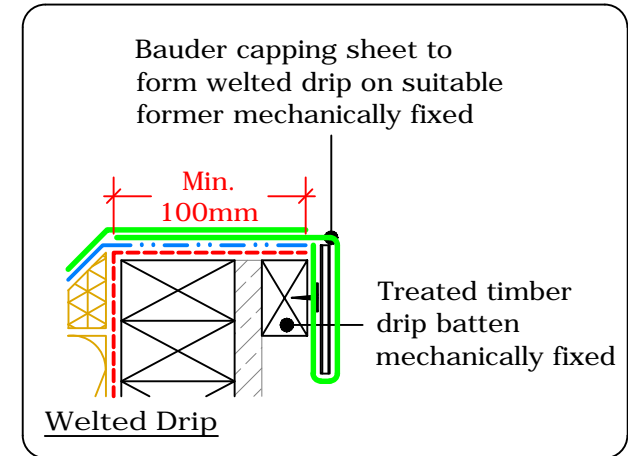

IMPORTANT NOTE:

This Drawing Shows Alternative Options. For the Correct Solution to be Used, Refer to the Project Specific Specification.

COMBUSTIBLE SUBSTRATES:

The details contained within this drawing are deemed to be 'Safe to Torch' when using the Bauder Self-adhesive Vapour Control Layer subject to adequate risk assessments.

For 'Torch-Free' Detailing see Drawing D0000-00W_200-001TF

Alternative Details

Perimeter Kerb - Options

IMPORTANT NOTES:

1. This detail is suitable for the following Bauder Systems: **Bauder Total Roof System, Bauder Total Green Roof System, Bauderflex, Bauderflex Green, Airtech**
2. Do not scale to ascertain dimensions.
3. All dimensions are in Millimetres and are to be checked and verified on site prior to commencement of work.
4. This drawing is to be read in conjunction with the specification and associated drawings.
5. This detail is a guideline only, representing typical detailing conditions and illustrate the correct application of the above Bauder System. It may be necessary to modify this detail to suit specific project design constraints and conditions.
6. Refer to the Bauder Specification for the deck type, product description and method of application. For clarity the method of attachment has not been shown.
7. Provision should be made by the installer for mechanically fixing the top leading edge of all upstand details in excess of 250mm in height using appropriate fasteners.

BITUMINOUS STANDARD DETAIL

Scale:	Drawing Number	Rev.
1:5 @ A4	D0000-02W_002-001	-
Drawn By: CD	Checked By: PH	Approved By: RC
		Date: 11.01.22

UK OFFICE
Bauder Limited
70 Landseer Road,
Ipswich,
Suffolk, IP3 0DH,
England.
T: +44 (0)1473 257671
F: +44 (0)1473 230761
E: technical@bauder.co.uk
bauder.co.uk