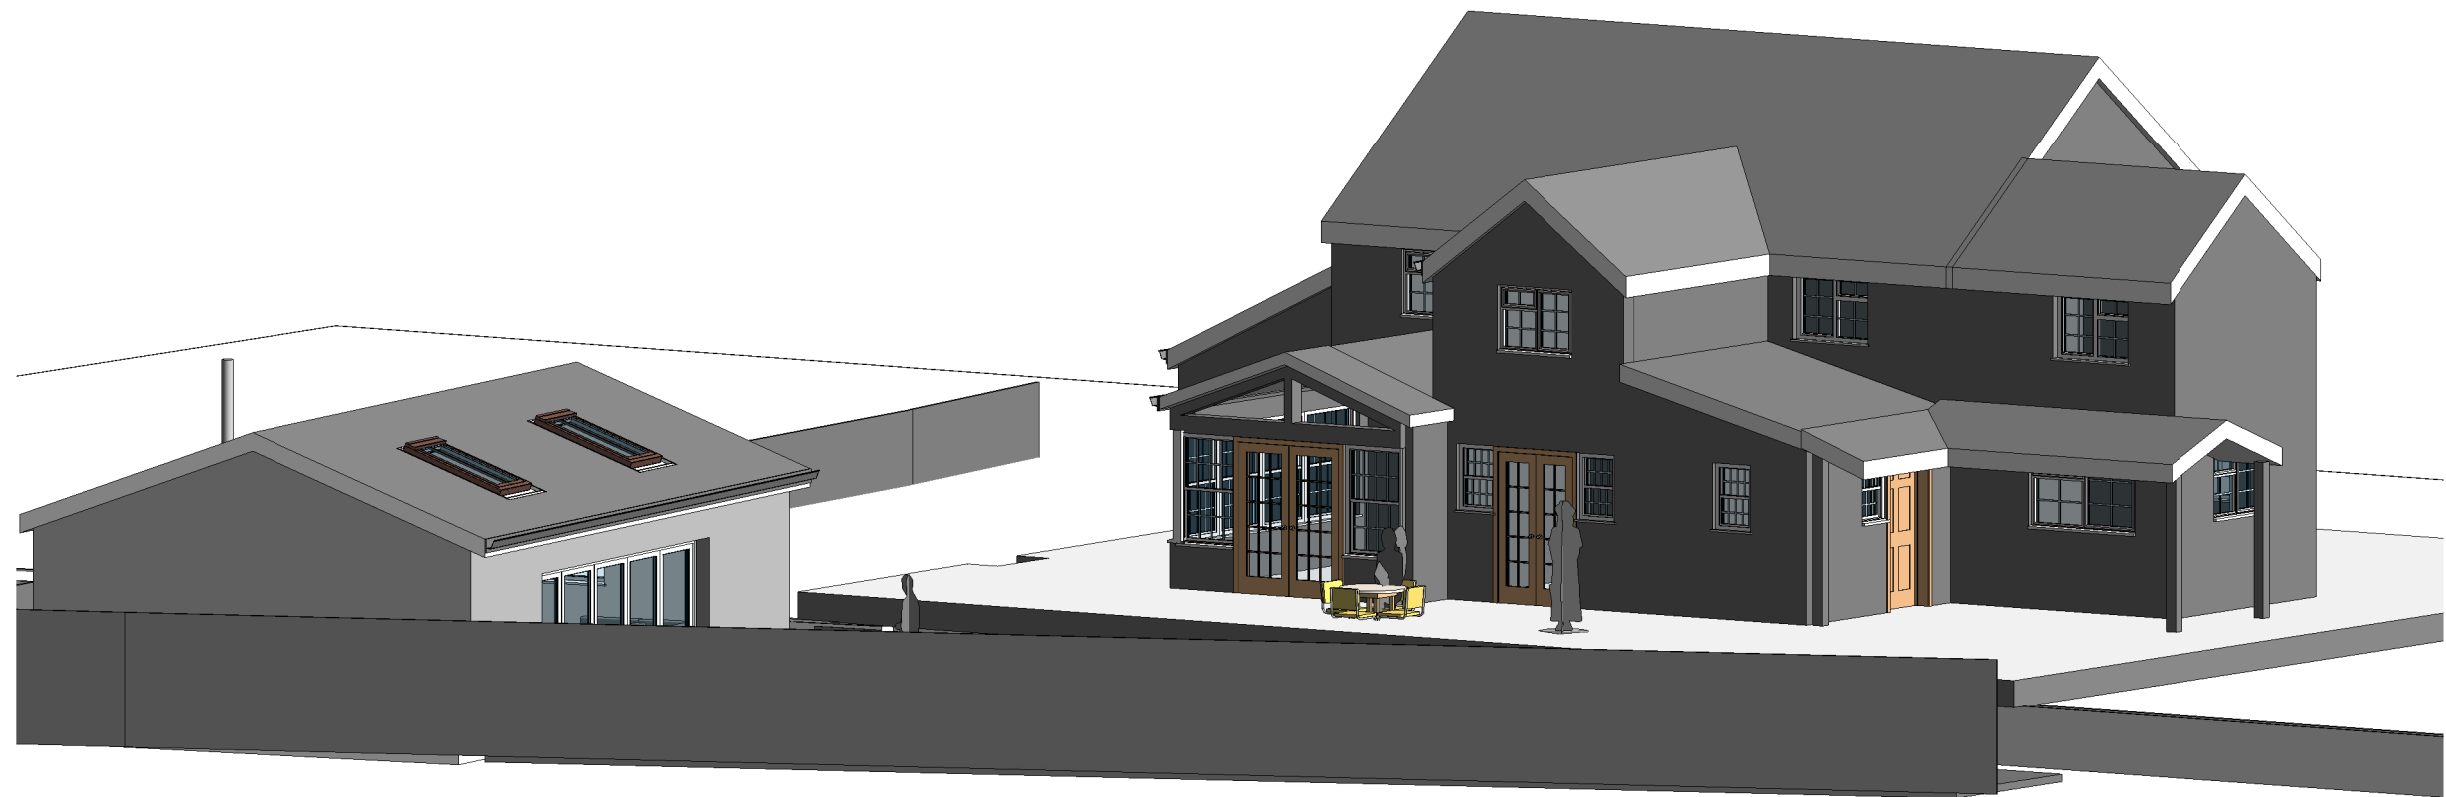

3D VIEW OF FRONT

3D VIEW OF REAR

PROPOSED 3D VIEWS

1:100

Project: Horseshoe Cottage
 Client: Mr Baker
 Drawing: Proposed 3D Views
 Renders
 Drawn By Lloyd Gordon
 Date: 04/11/2023
 Scale: 1:100@A3
 Revision: 1