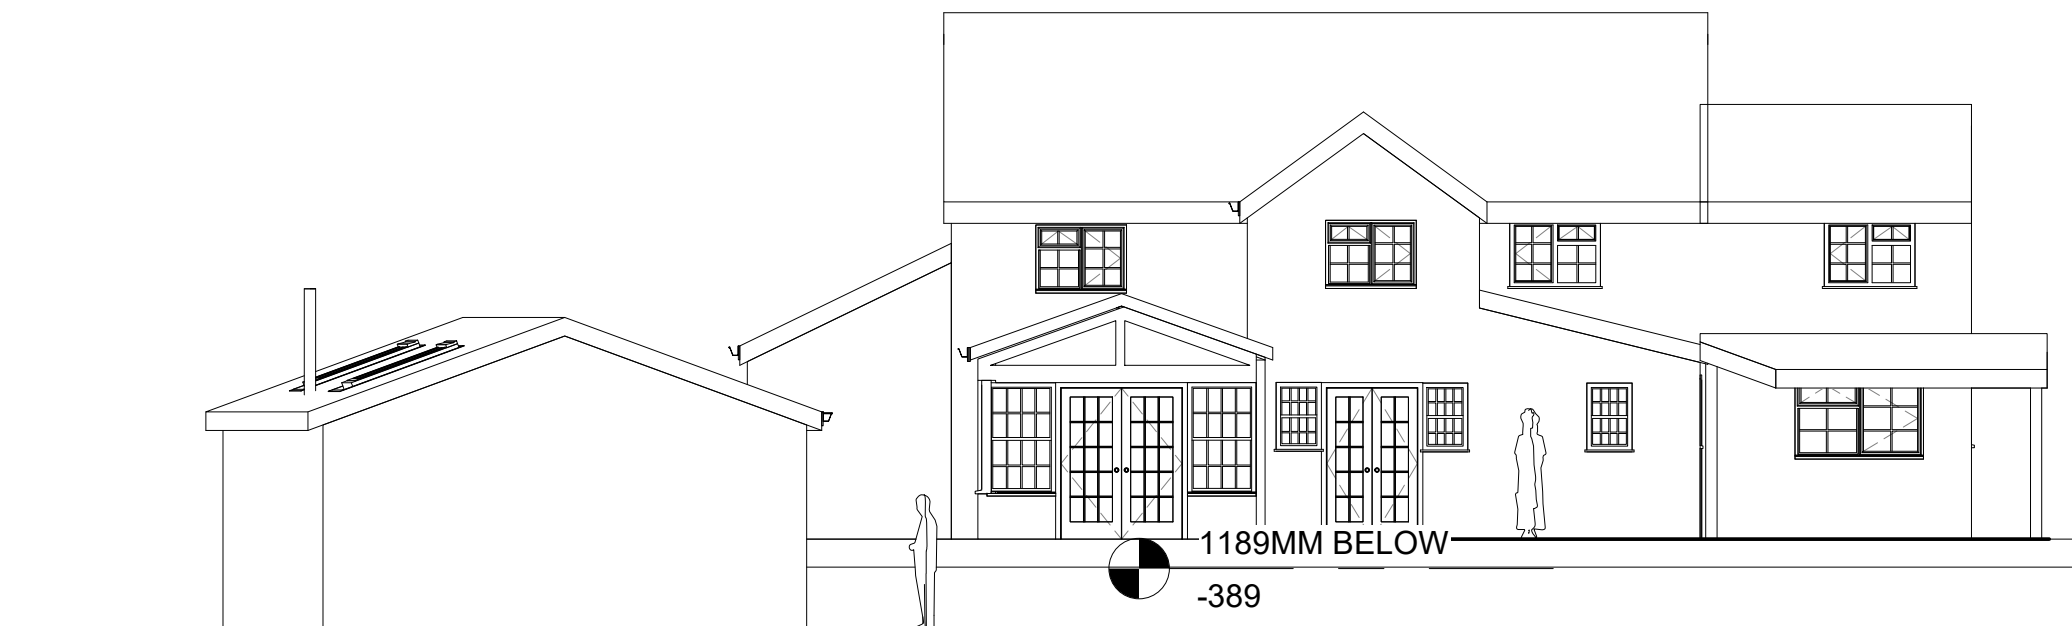

SIDE ELEVATION

REAR ELEVATION

1:100

PROPOSED ELEVATIONS

Project: Horseshoe Cottage
 Client: Mr Baker
 Drawing: Proposed Elevations
 Drawn By Lloyd Gordon
 Date: 04/11/2023
 Scale: 1:100@A3
 Revision: 1