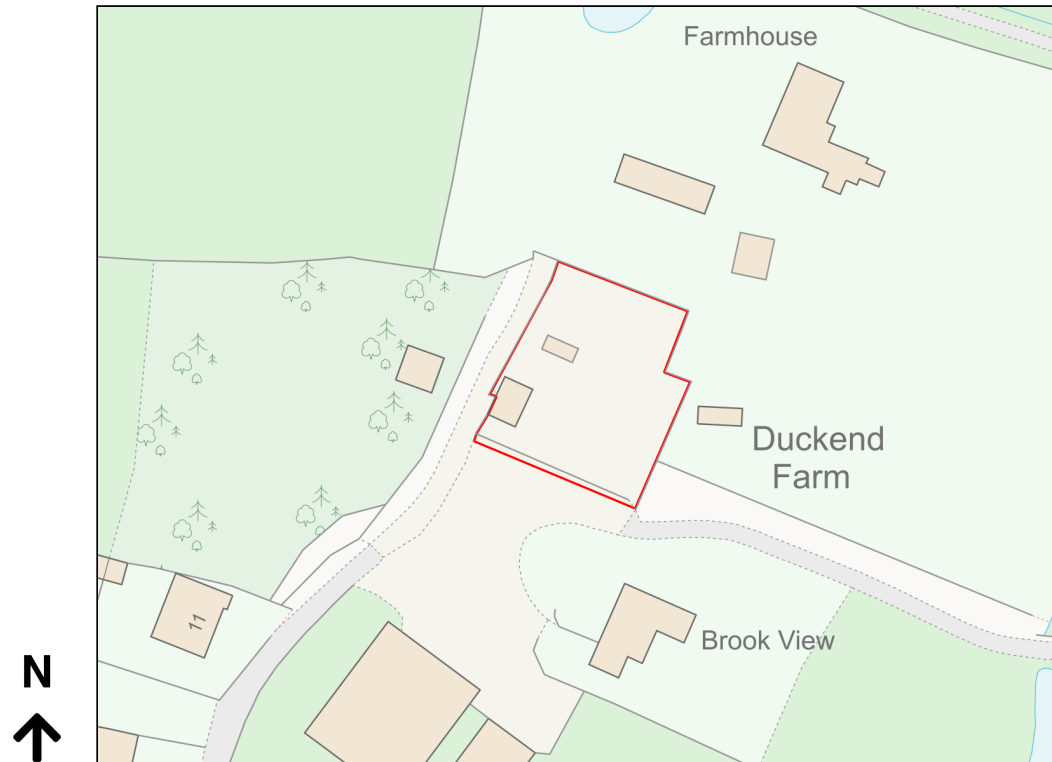

Location Plan

Site Address: Easting: 551514 Northing: 222198

Date Produced: 27-Nov-2023

Scale: 1:1250 @A4

Planning Portal Reference: PP-12460793v1