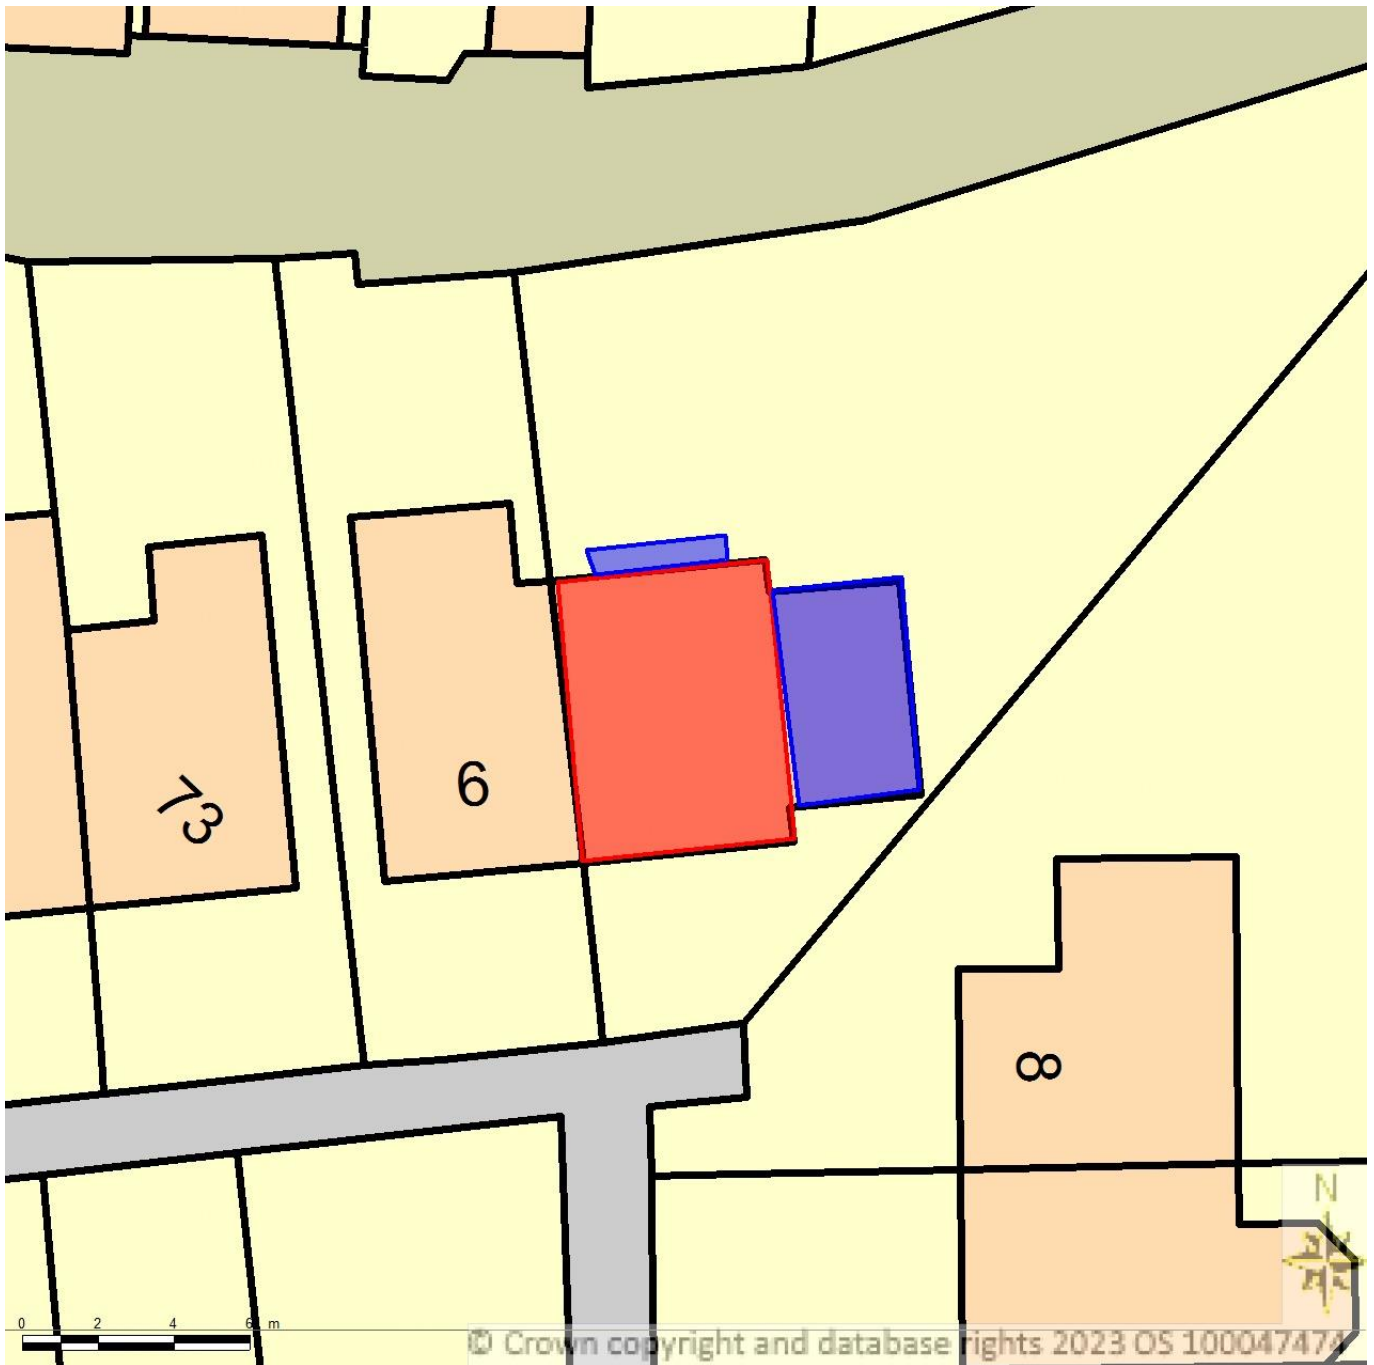

BLOCK/SITE PLAN
AREA 36m x 36m
SCALE 1:200 on A4
CENTRE COORDINATES: 365071, 174617

Supplied by Streetwise Maps Ltd
www.streetwise.net
Licence No: 100047474
28/11/2023 11:54:27