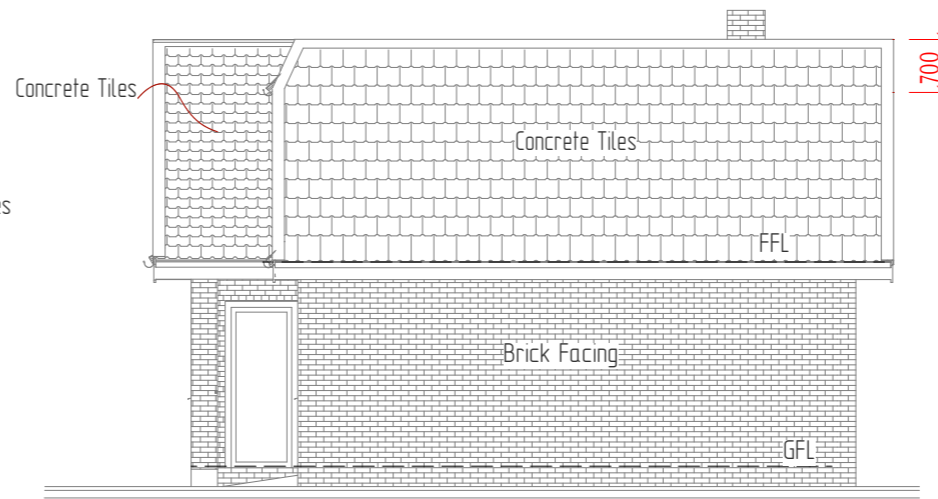

North West Elevation

South West Elevation

South East Elevation

North East Elevation

Name & Address

35 Furze View
Chorleywood
Herts

Project Title

Loft Conversion

Drawing Title

Proposed Elevations

Scale

1:100 @ A3

Date

15.11.2023

Drawn

Drawing No.