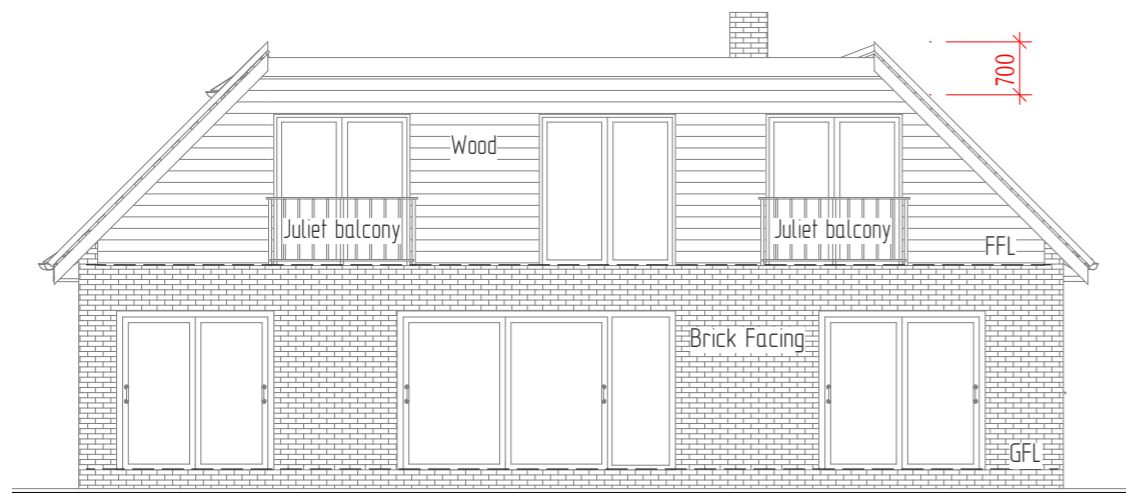

North West Elevation

South West Elevation

South East Elevation

North East Elevation

Name & Address

35 Furze View
Chorleywood
Herts

Project Title

Loft Conversion

Drawing Title

Proposed Elevations

Scale

1:100 @ A3

Date

15.11.2023

Drawn

Drawing No.