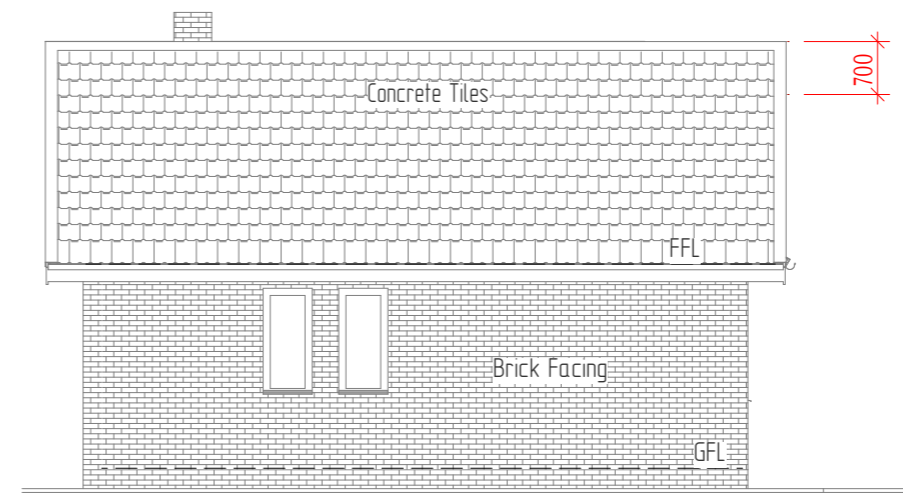

North West Elevation

South West Elevation

South East Elevation

North East Elevation

Name & Address

35 Furze View
Chorleywood
Herts

Project Title

Loft Conversion

Drawing Title

Proposed Elevations

Scale

1:100 @ A3

Date

15.11.2023

Drawn

Drawing No.