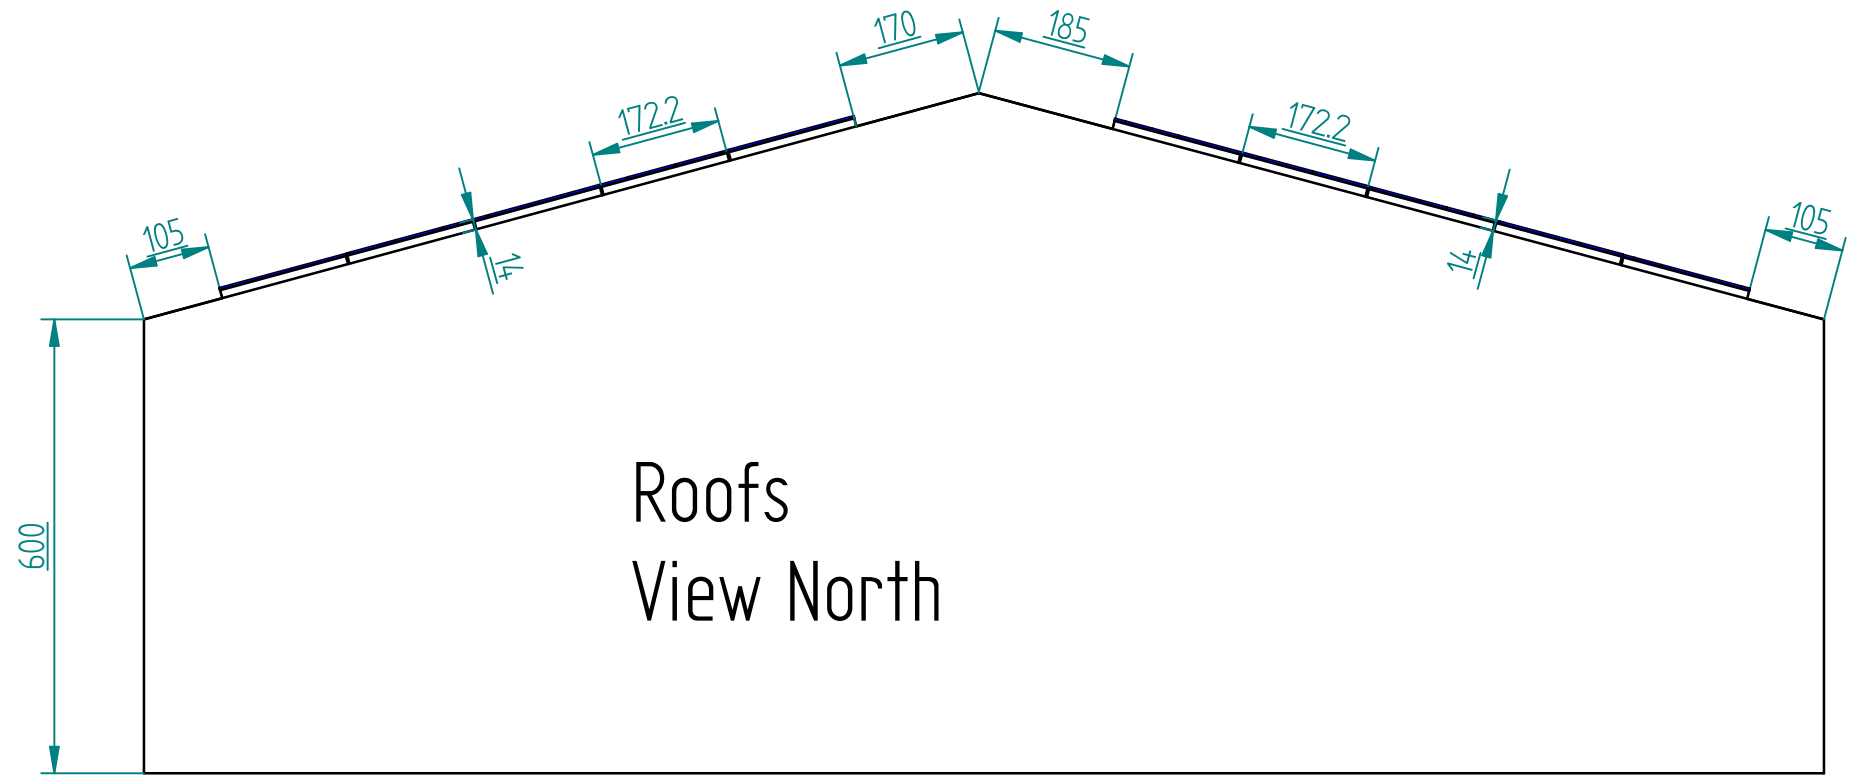

0 SCALE: 1:100
 Dimensions in cm
 100cm=1m 100

Pitched Roof:
 PV panel and mounting kit
 side view
 172.2x113.4 x 14cm

	NAME	DATE
DRAWN	SolarFS	
CHECKED		
ENG APPR		
MGR APPR		

Solar For Schools	
TITLE	
Westminster Church of England Primary Academy Cross Section	

UNLESS OTHERWISE SPECIFIED
 DIMENSIONS ARE IN CM

SIZE: A3

SCALE: 1:100