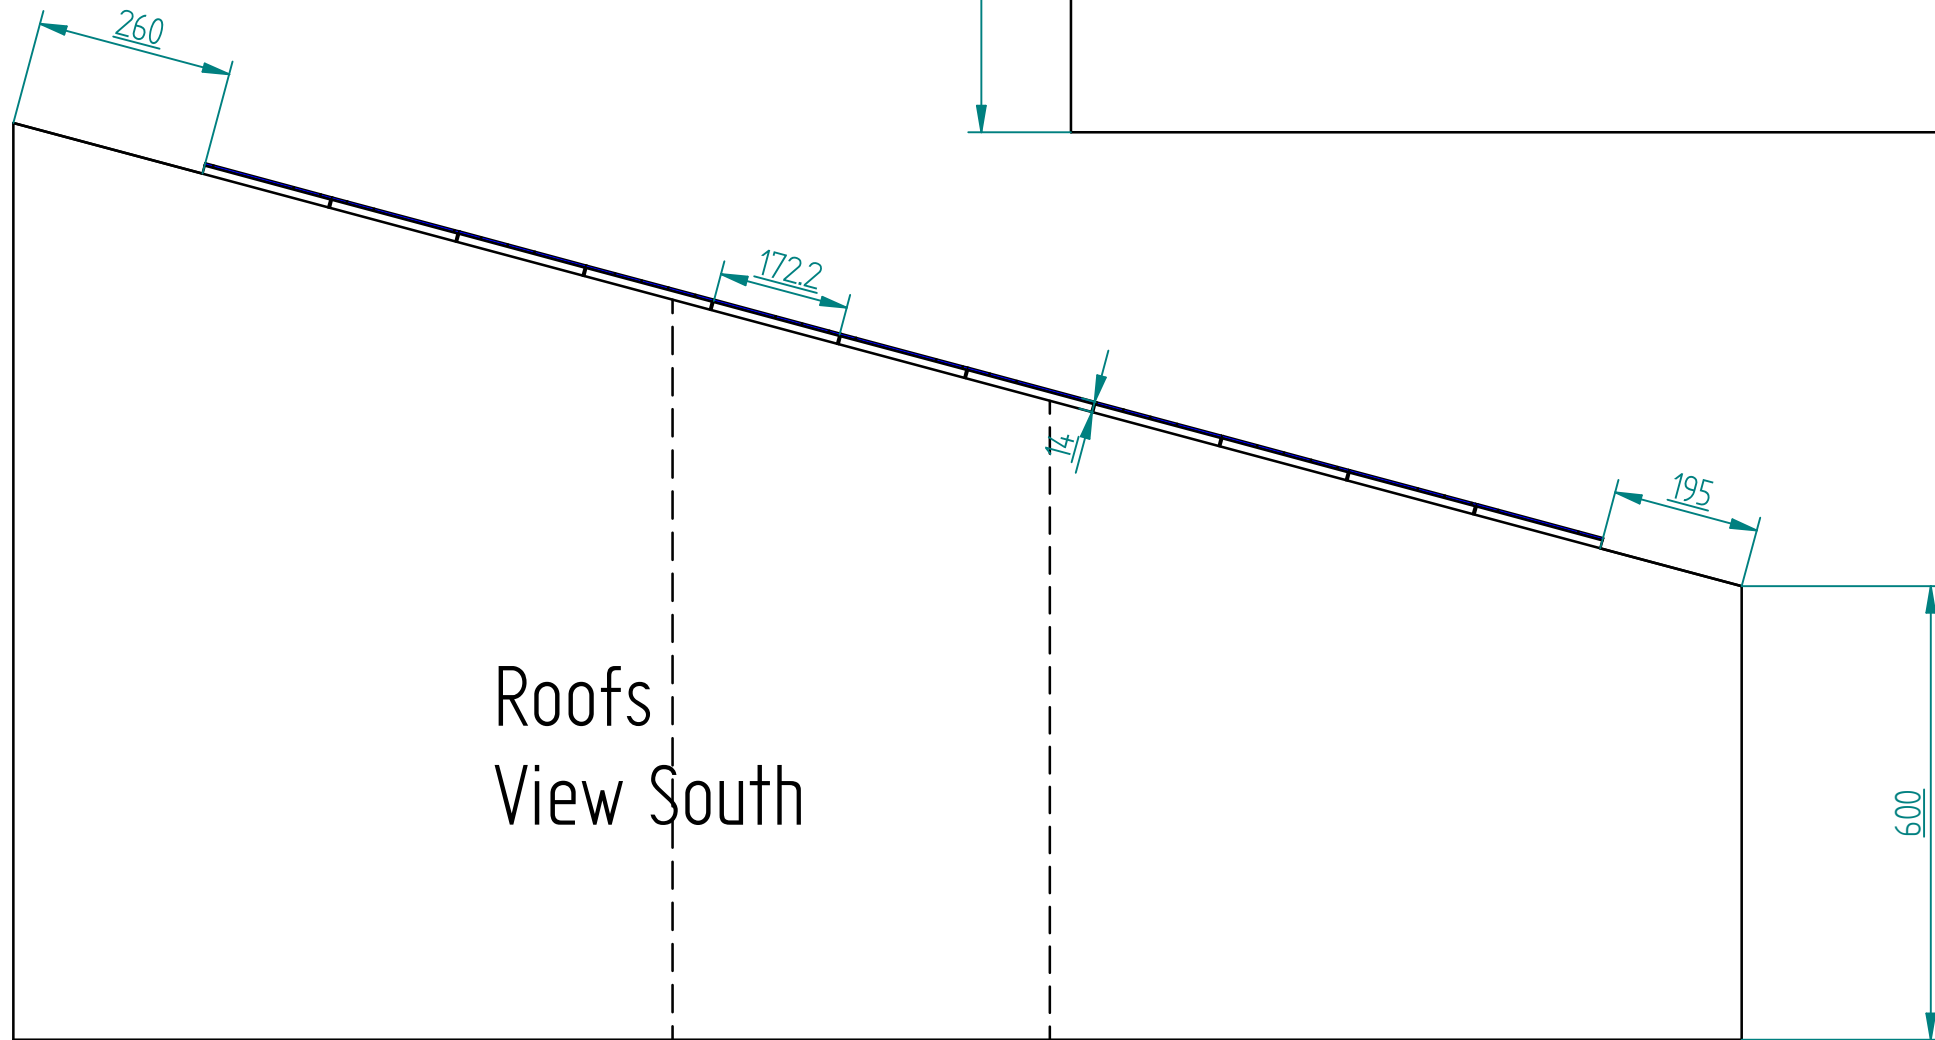

0 SCALE: 1:100
 Dimensions in cm
 100cm=1m 100

Pitched Roof:
 PV panel and mounting kit
 side view
 172.2x113.4 x 14cm

	NAME	DATE
DRAWN	SolarFS	
CHECKED		
ENG APPR		
MGR APPR		

Solar For Schools	
TITLE	
Westminster Church of England Primary Academy Cross Section	

UNLESS OTHERWISE SPECIFIED
 DIMENSIONS ARE IN CM

SIZE: A3

SCALE: 1:100