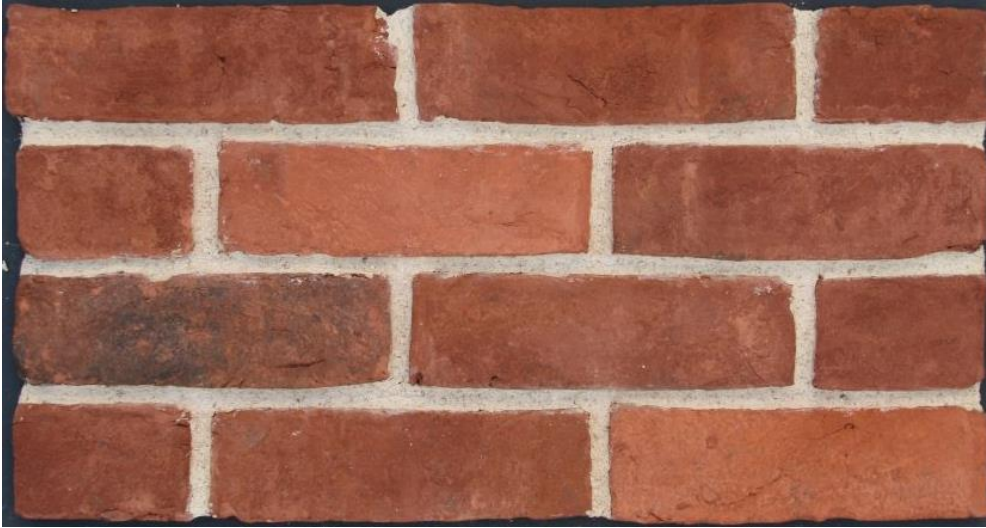

## Thatchers Meadow – External materials

Facing brick – Norfolk red type

Roof small planes ie: porches on plots 1 & 2, family room projection plot 3 –  
Natural red plain tiles

Roof main planes – natural red clay pantiles

Cladding - Weathered larch or cedar

External joinery – colour coated flush casements