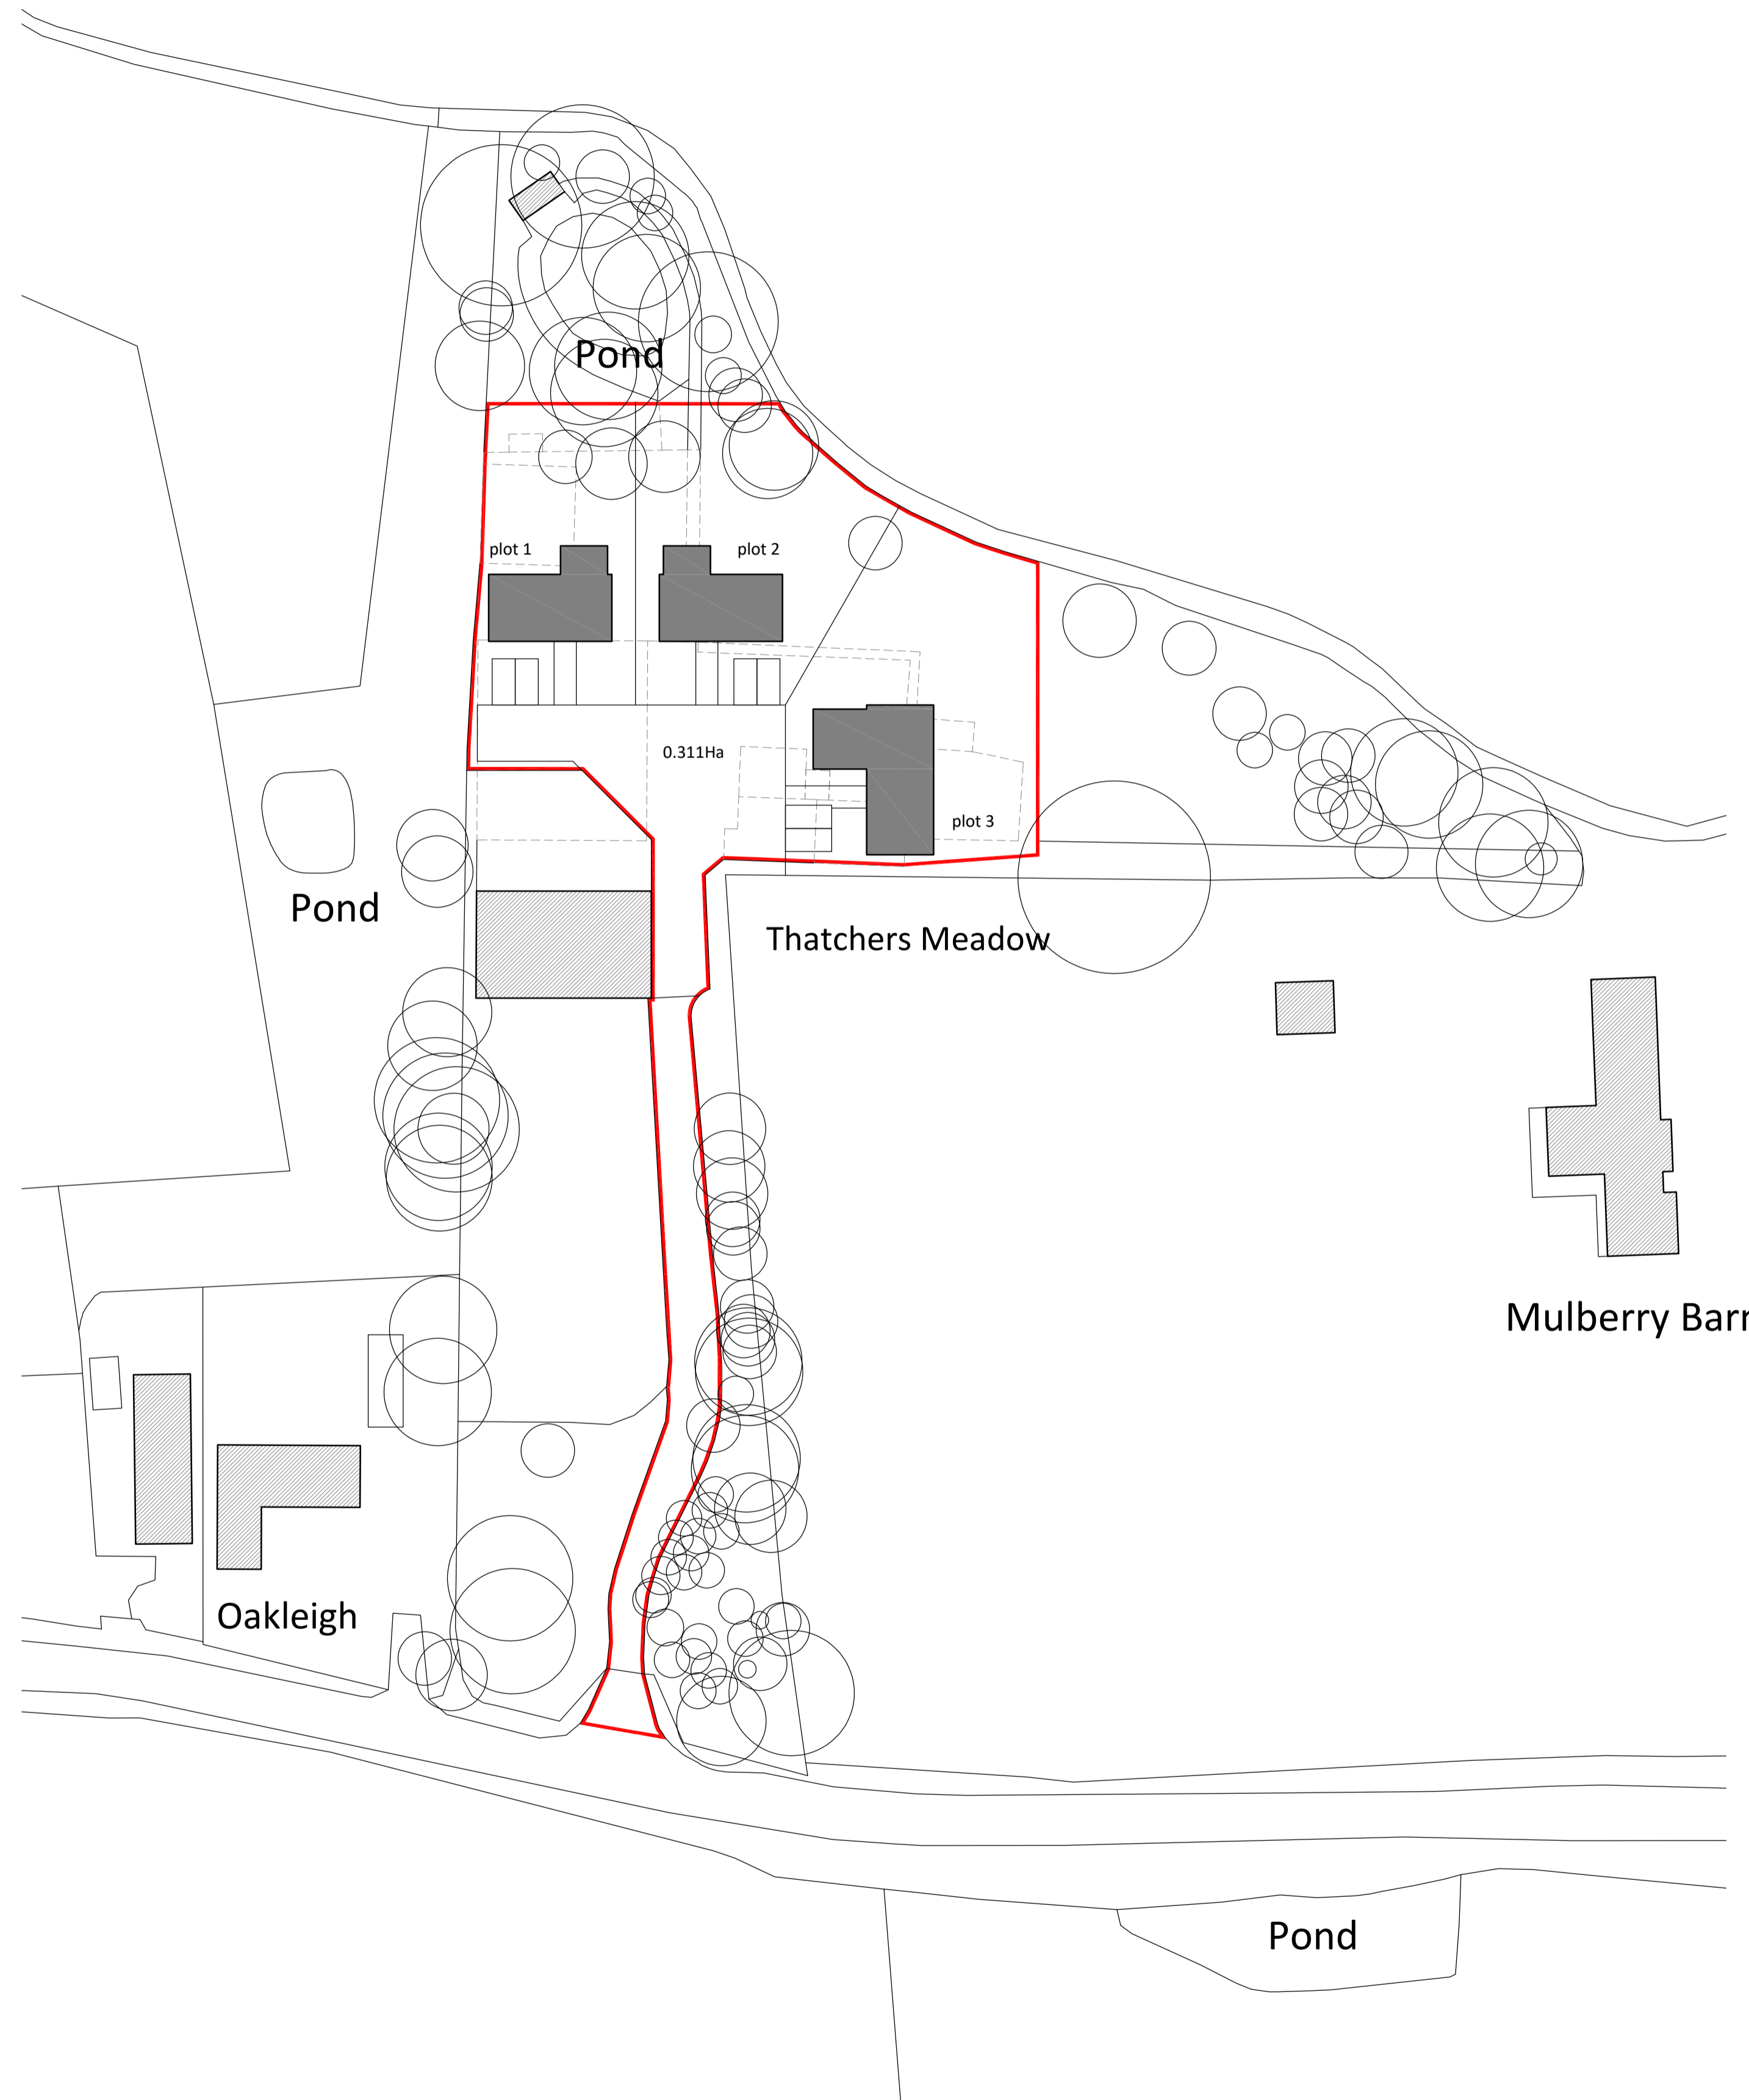

Notes:

location plan 1:1250

Revisions:

Project:
Thatchers Meadow
Harleston
Diss IP21 4RZ

Drawing title:
Location & block/roof plan

Scale @ A1: as noted Date: 05 2023 Drawn: nkf

Drawing No:
23012 01-1

Drawing Status: Planning

NKF Planning Consultancy

16 St. James Street
King's Lynn
PE30 5DA
M: 07982 653 378
E: info@nkfplanning.co.uk

© NKF Planning Consultancy