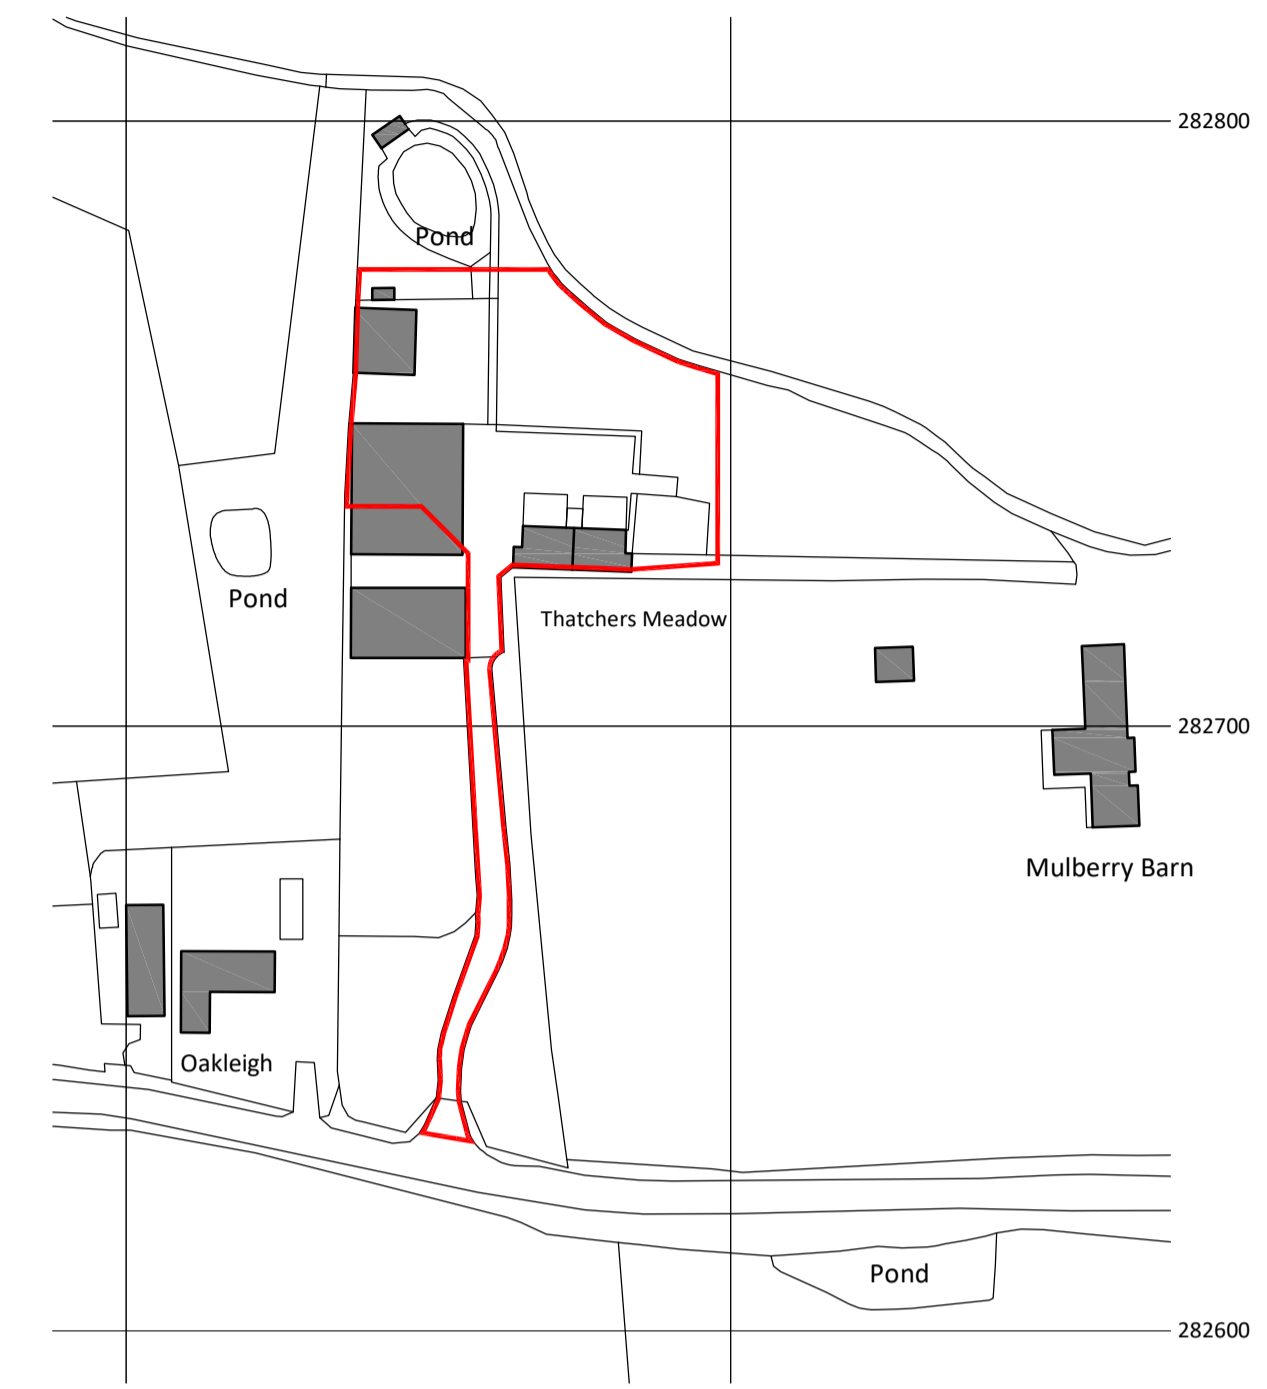

Notes:

location plan 1:1250

Revisions:

Project:
Thatchers Meadow
Harleston
Diss IP21 4RZ

Drawing title:
Location & block/roof plan

Scale @ A1: as noted Date: 05 2023 Drawn: nkf

Drawing No:
23012 01-1

Drawing Status: Planning

NKF Planning Consultancy

16 St. James Street
King's Lynn
PE30 5DA
M: 07982 653 378
E: info@nkfplanning.co.uk

© NKF Planning Consultancy