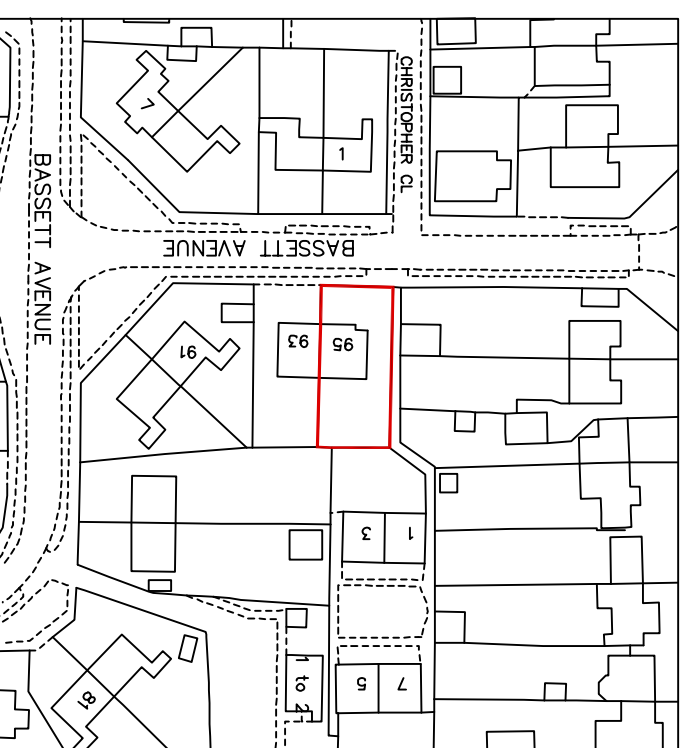

GENERAL NOTES

Do not scale from this drawing.

This drawing has been prepared solely for planning purpose only.

A	Planning Issue	07.11.2023
No.	Description	Date

architecture
365

+447983399646
Architecture365 Ltd
contact@architecture365.co.uk
www.architecture365.co.uk
20 Lynnmouth Road
Leicester
LE5 1NA

Project
95 BASSETT AVENUE LE8 5QG

Drawing Title
LOCATION PLAN

Drawing No.
PL95 A204

Rev
A
Scale @ A3
1:1250