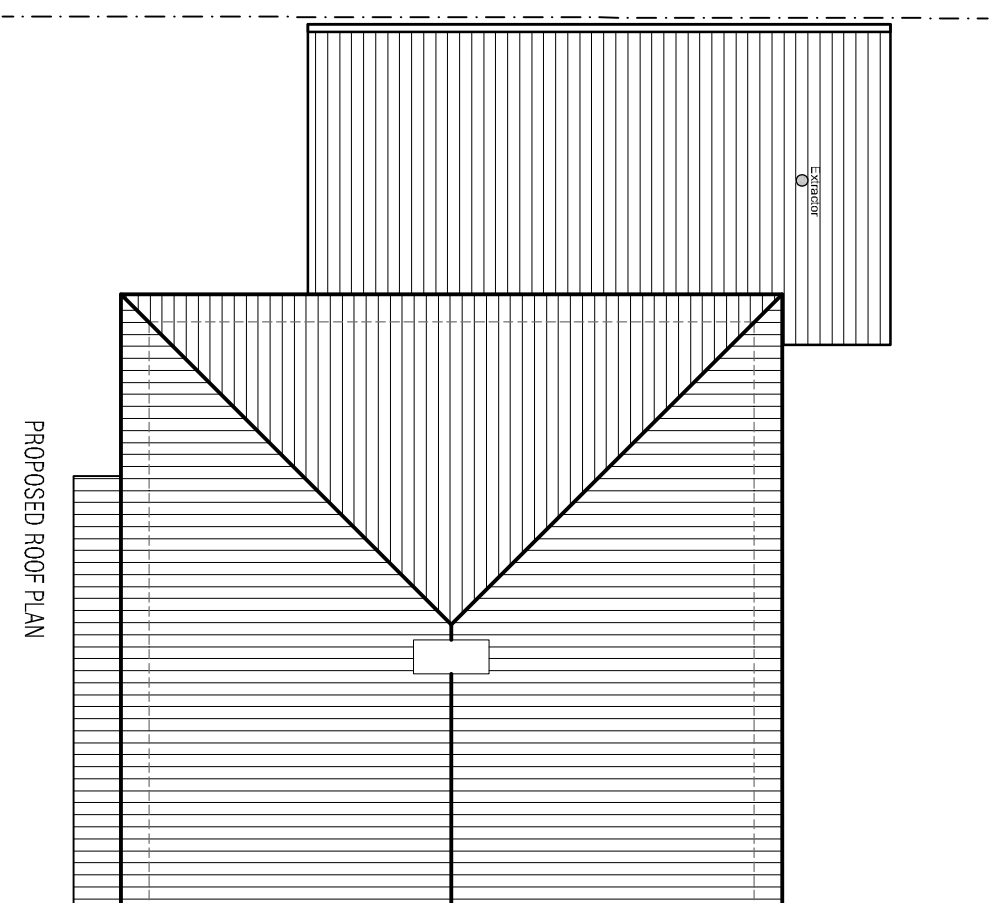

GENERAL NOTES

Do not scale from this drawing.

This drawing has been prepared solely for planning purpose only.

No.	Description	Date
A	Planning Issue	07.11.2023

arChitecture
365

+447983399646
Architecture365Ltd
contact@architecture365.co.uk
www.architecture365.co.uk
20 Lynnmouth Road
Leicester
LE5 1NA

Project
95 BASSETT AVENUE LE8 5QG

Drawing Title	Rev
PROPOSED ROOF PLAN	A
Drawing No. PL95 A201	A
Scale @ A3	1:100