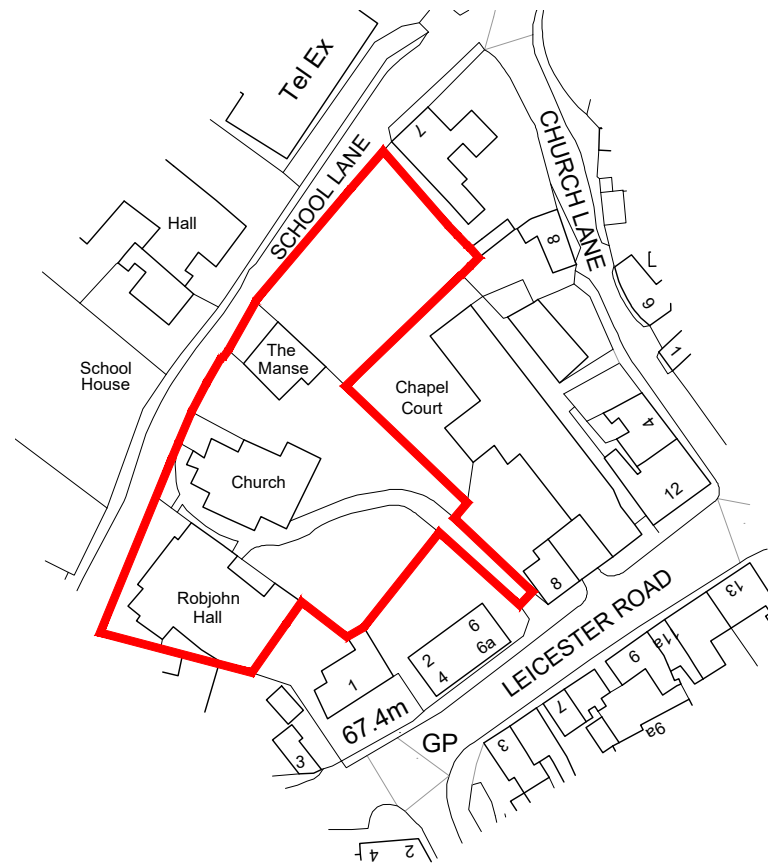

Block Plan - Scale 1:500

0 10 20 30 40 50

Scale 1:1250 - Metres

0 5 10 15 20 25

Scale 1:500 - Metres

Site Location Plan - Scale 1:1250

Ordnance Survey, (c) Crown Copyright 2018. All rights reserved. Licence number 100022432