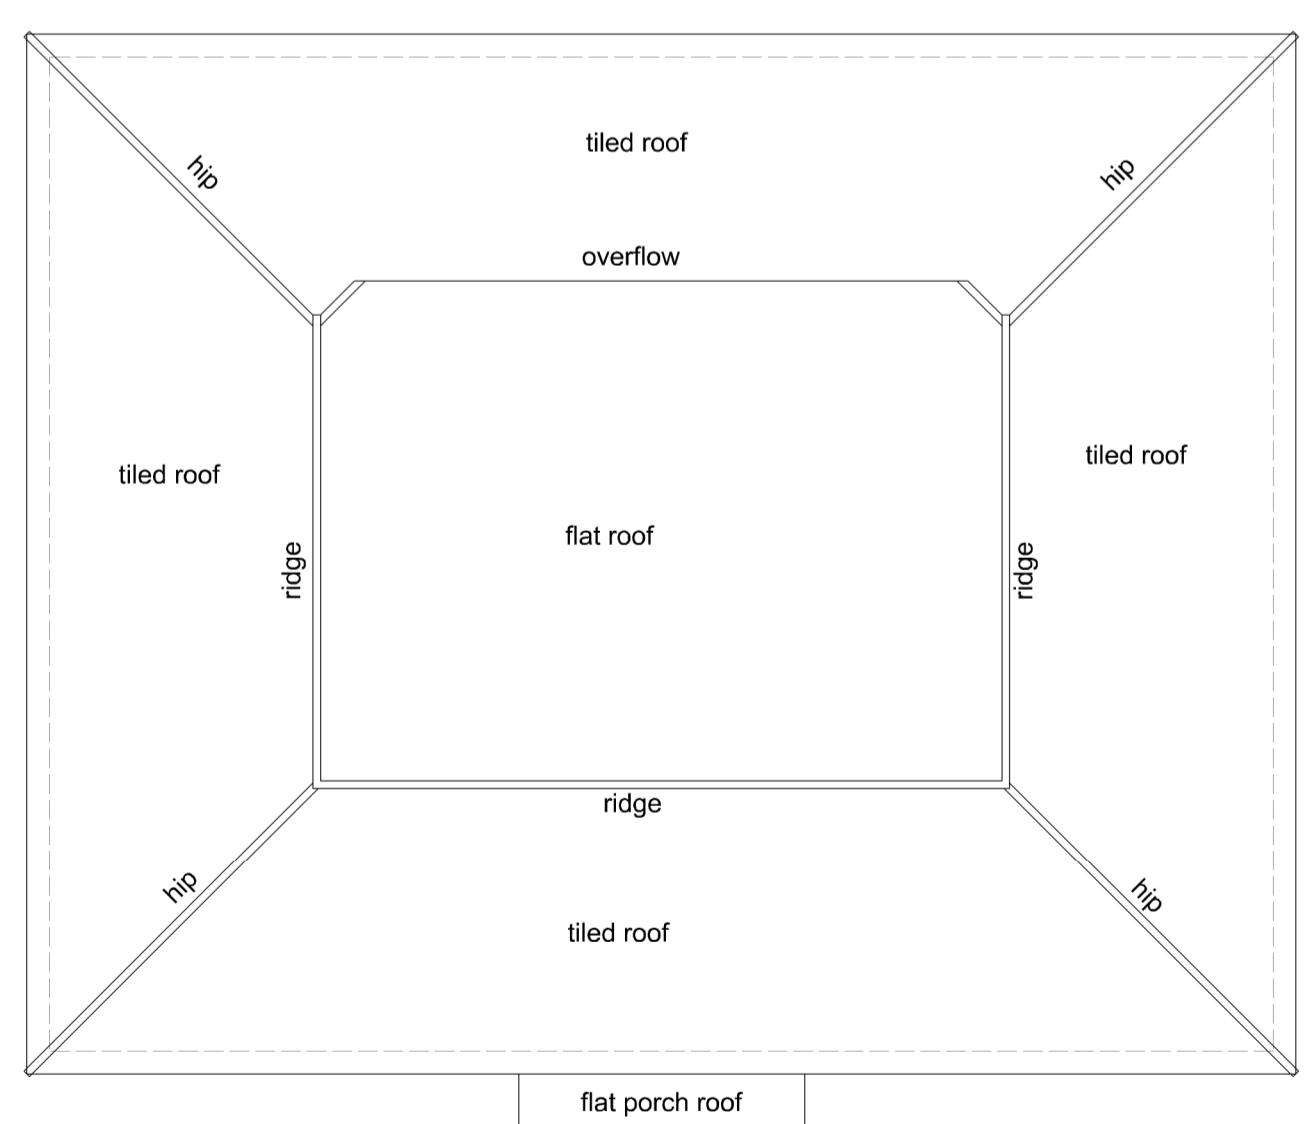

Proposed site layout

Existing street scene

for illustrative purposes only:

Proposed street scene

for illustrative purposes only:

Proposed roof plan

Project Address:
4 Wilkie Road
Birchington
Kent CT7 9HE

Drawing Title:
proposed site plan
street scenes

28.11.2023 Revision A: separate roof plan shown Drawing Status: issued for planning Date: 13.11.2023
 © Copyright Nigel Bradbury Designs