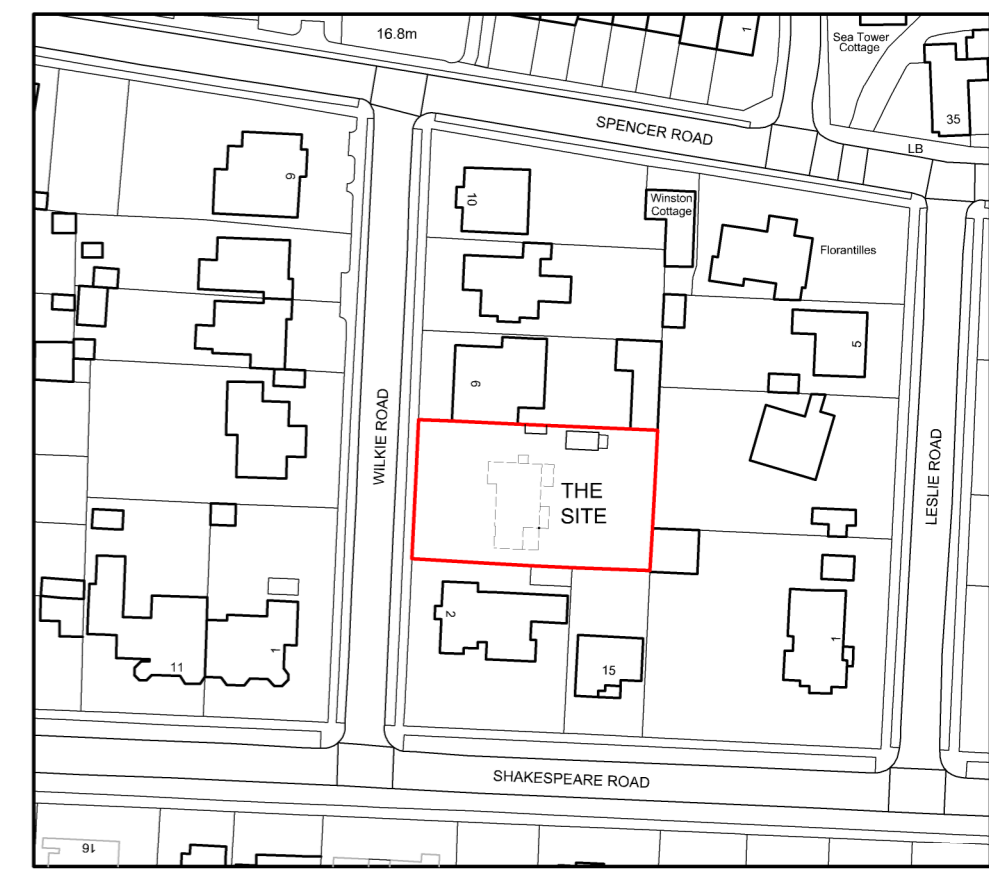

Existing block plan

Proposed block plan

Site location plan

Project Address:
4 Wilkie Road
Birchington
Kent CT7 9HE

Drawing Title:
block plans
site location plan

Scale: **as stated @ A2** Date: **November 2023**