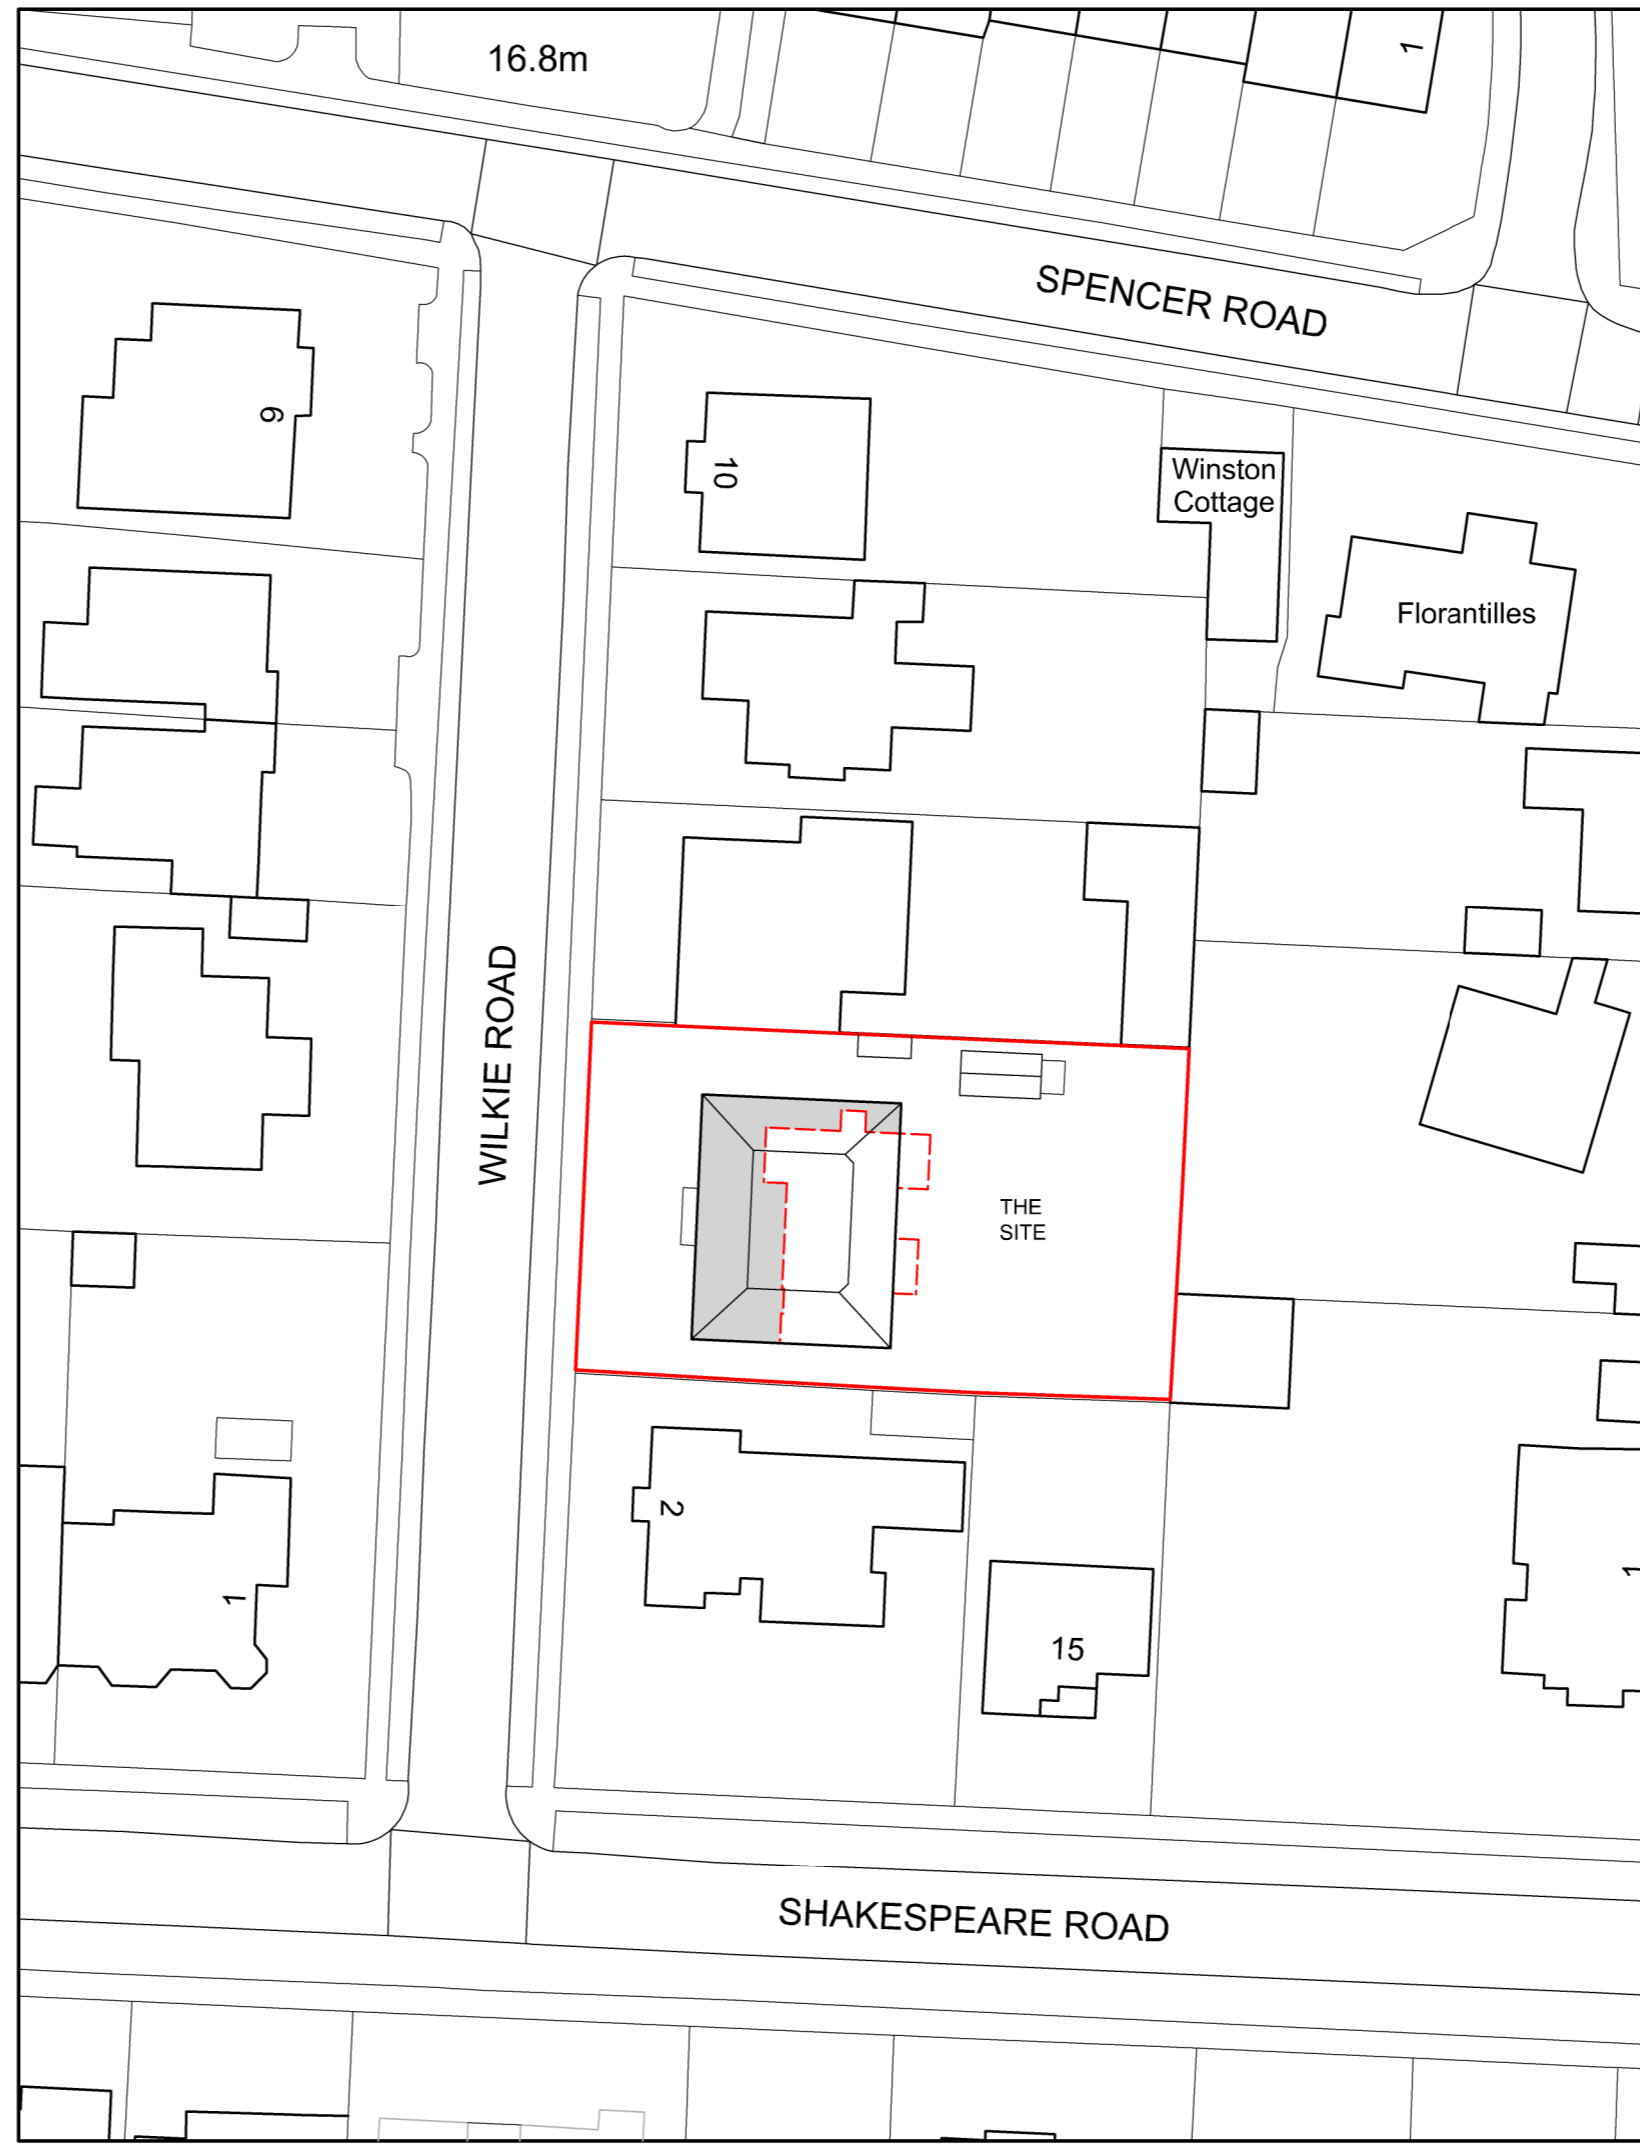

Existing block plan

Proposed block plan

Site location plan

Project Address:
4 Wilkie Road
Birchington
Kent CT7 9HE

Drawing Title:
block plans
site location plan

Scale: **as stated @ A2** Date: **November 2023**

Drawing Status: Issued for planning Date: 13.11.2023
 © Copyright Nigel Bradbury Designs