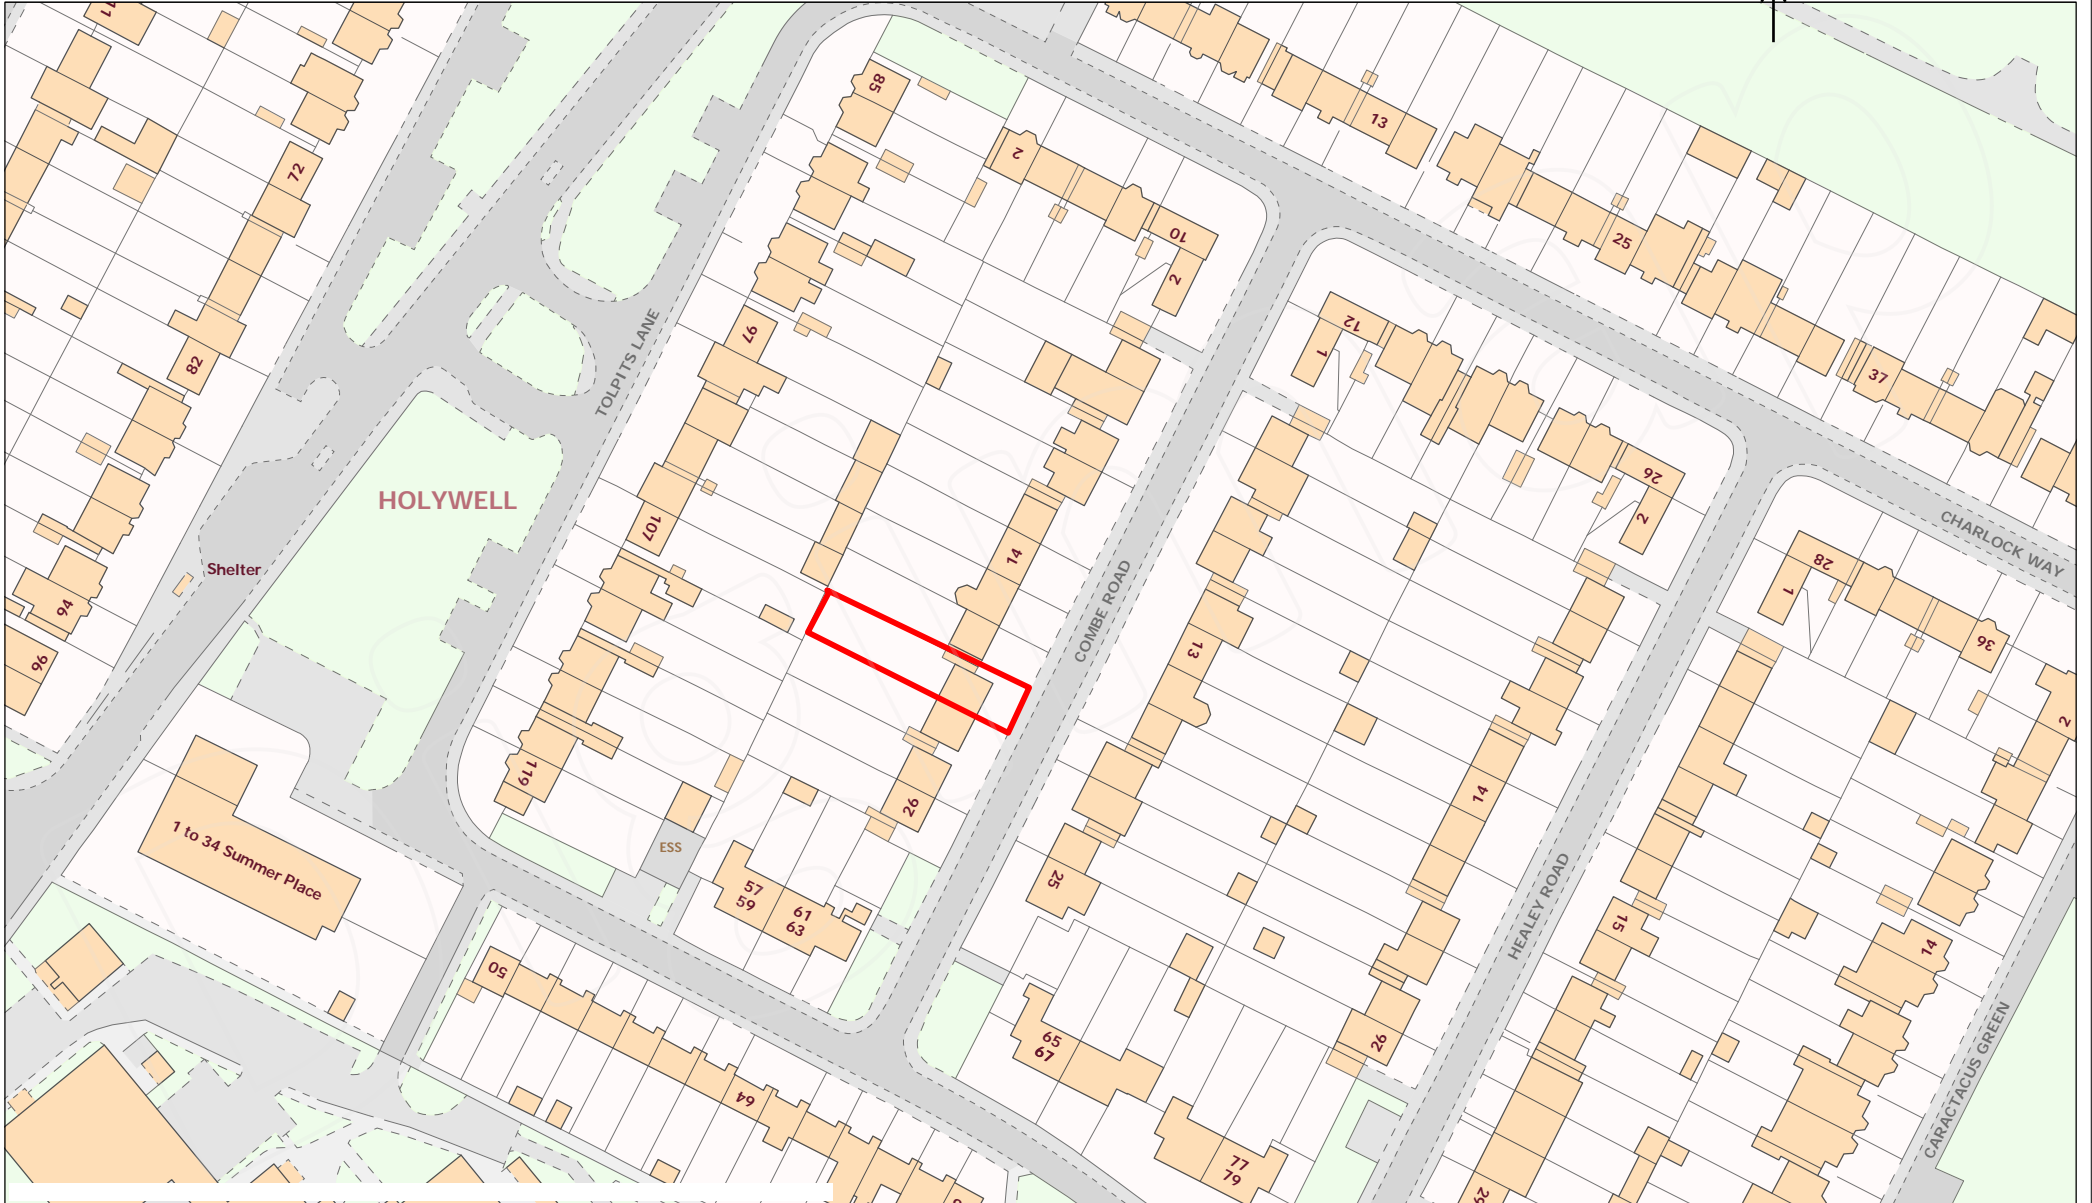

20 Combe Rd Watford WD18 6LD

Scale 1:1250

Projection: British National Grid
08 November 2023 17:40