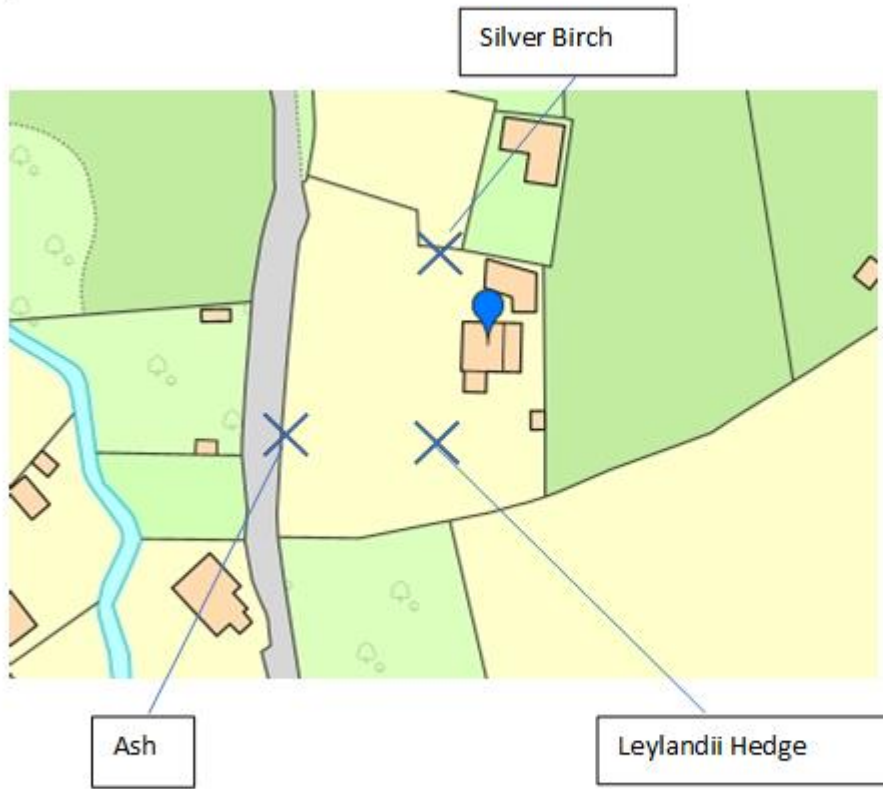

v

Saved to this PC

Location of the Ash Tree with Die Back

Location of the dead Silver Birch

Lowcross Lane, Lowcross Hill,
Tilston, Malpas.

Location of Leylandii Hedge

Location of the Ash Tree with Die Back

Location of the dead

Location of Leylandii Hedge