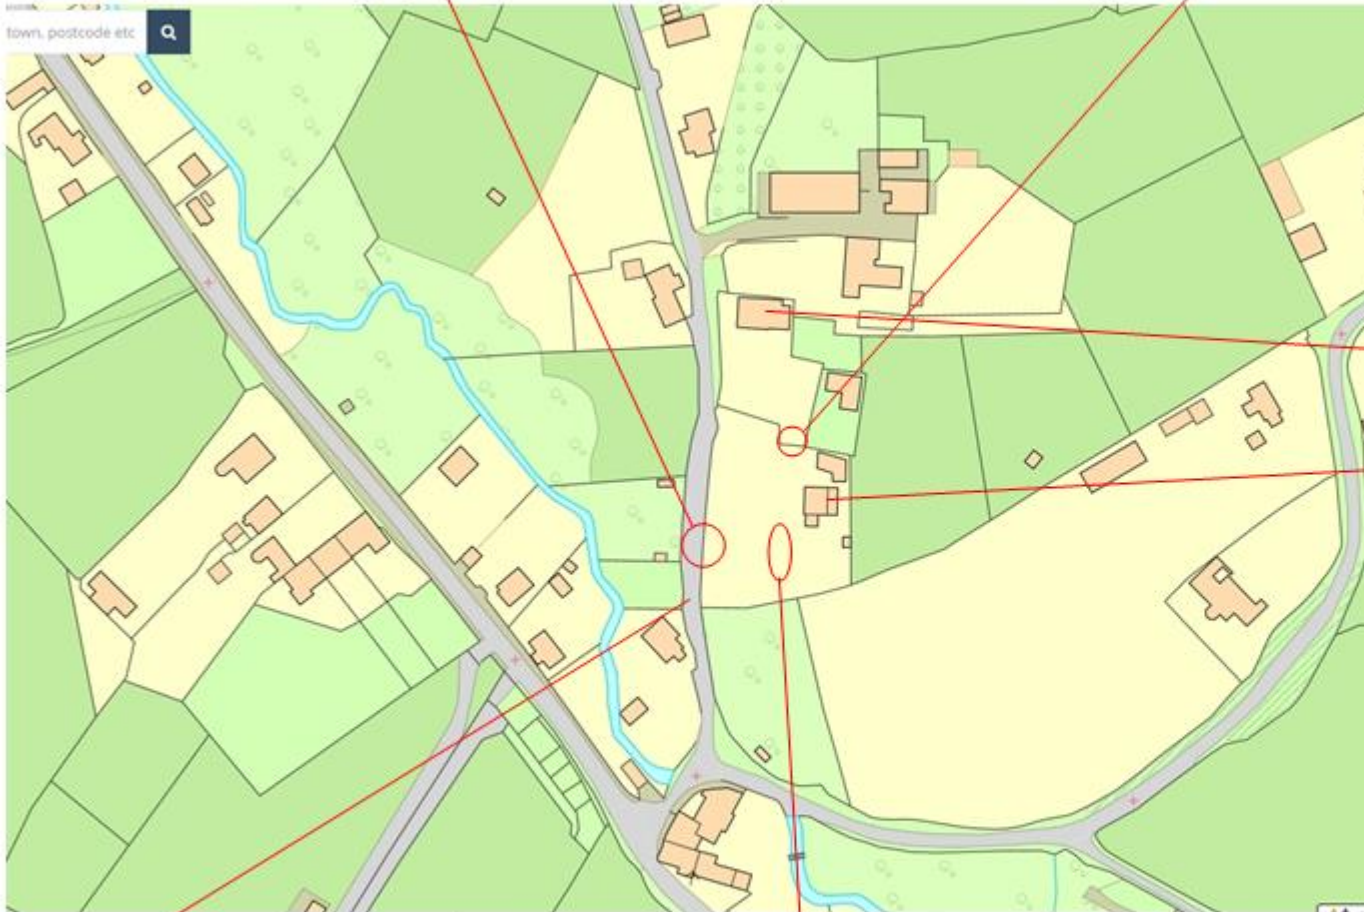

v

Saved to this PC

Location of the Ash Tree with Die Back

Location of the dead Silver Birch

Lowcross Lane, Lowcross Hill,
Tilston, Malpas.

Location of Leylandii Hedge

Location of the Ash Tree with Die Back

Location of the dead

Location of Leylandii Hedge