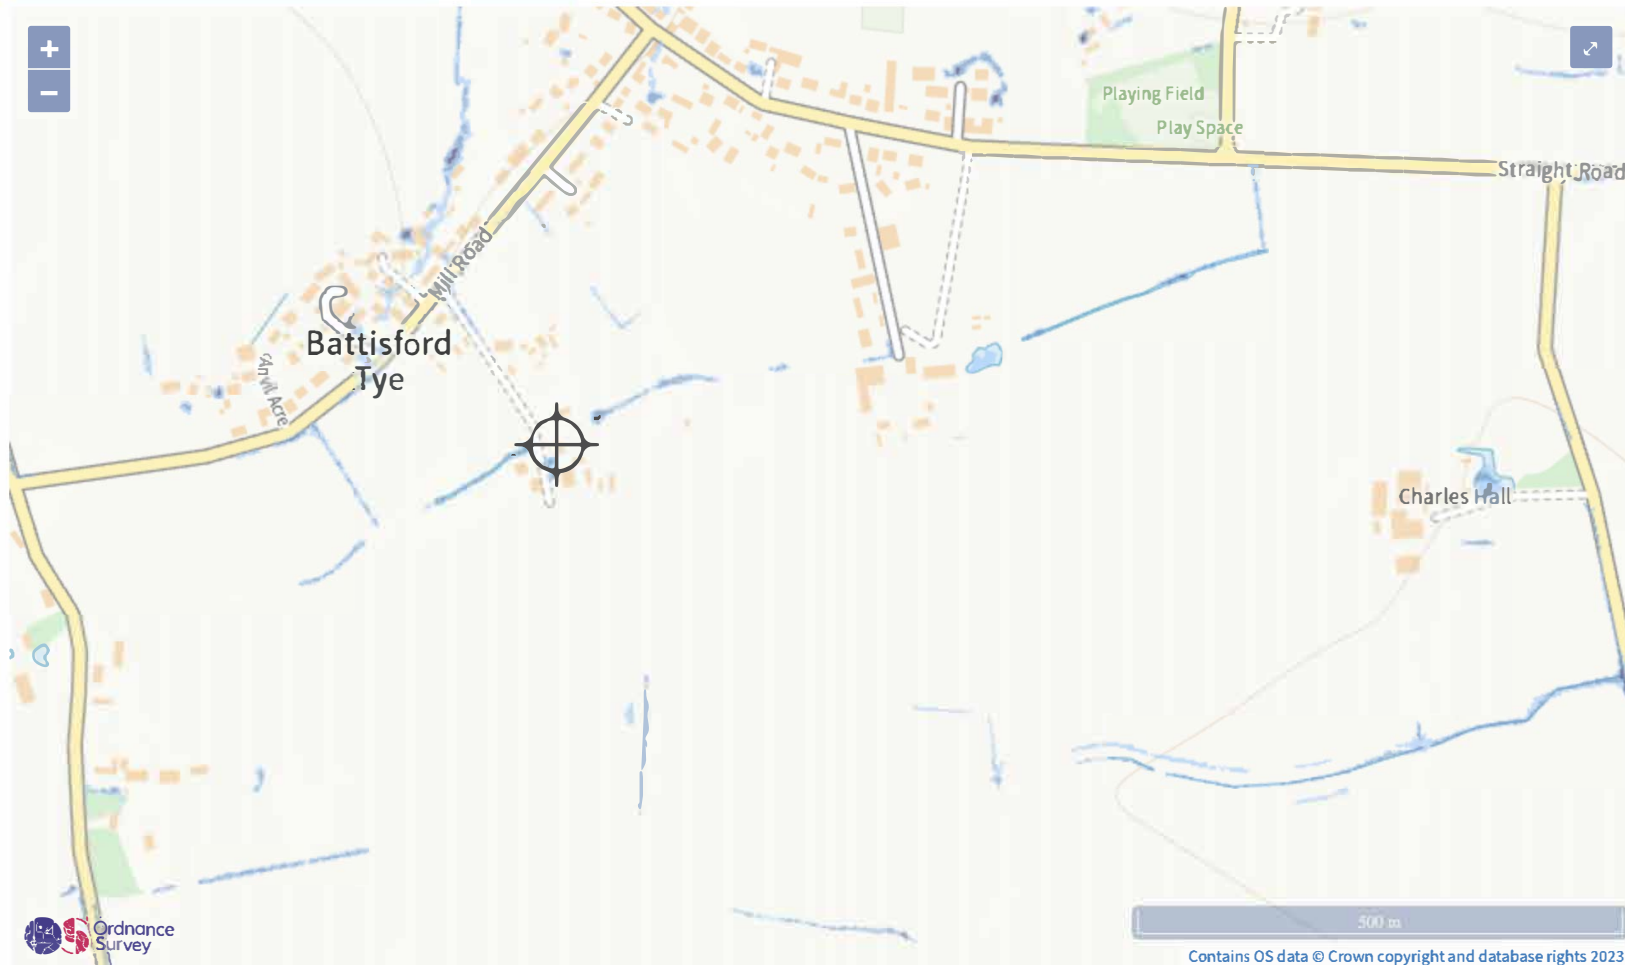

Learn more about this area's flood risk

Select the type of flood risk information you're interested in. The map will then update.

Flood risk

High risk: depth

Location

ip14 2ls

Surface water flood risk: water depth in a high risk scenario

Flood depth (millimetres)

● Over 900mm ● 300 to 900mm ● Below 300mm ⊕ Location you selected