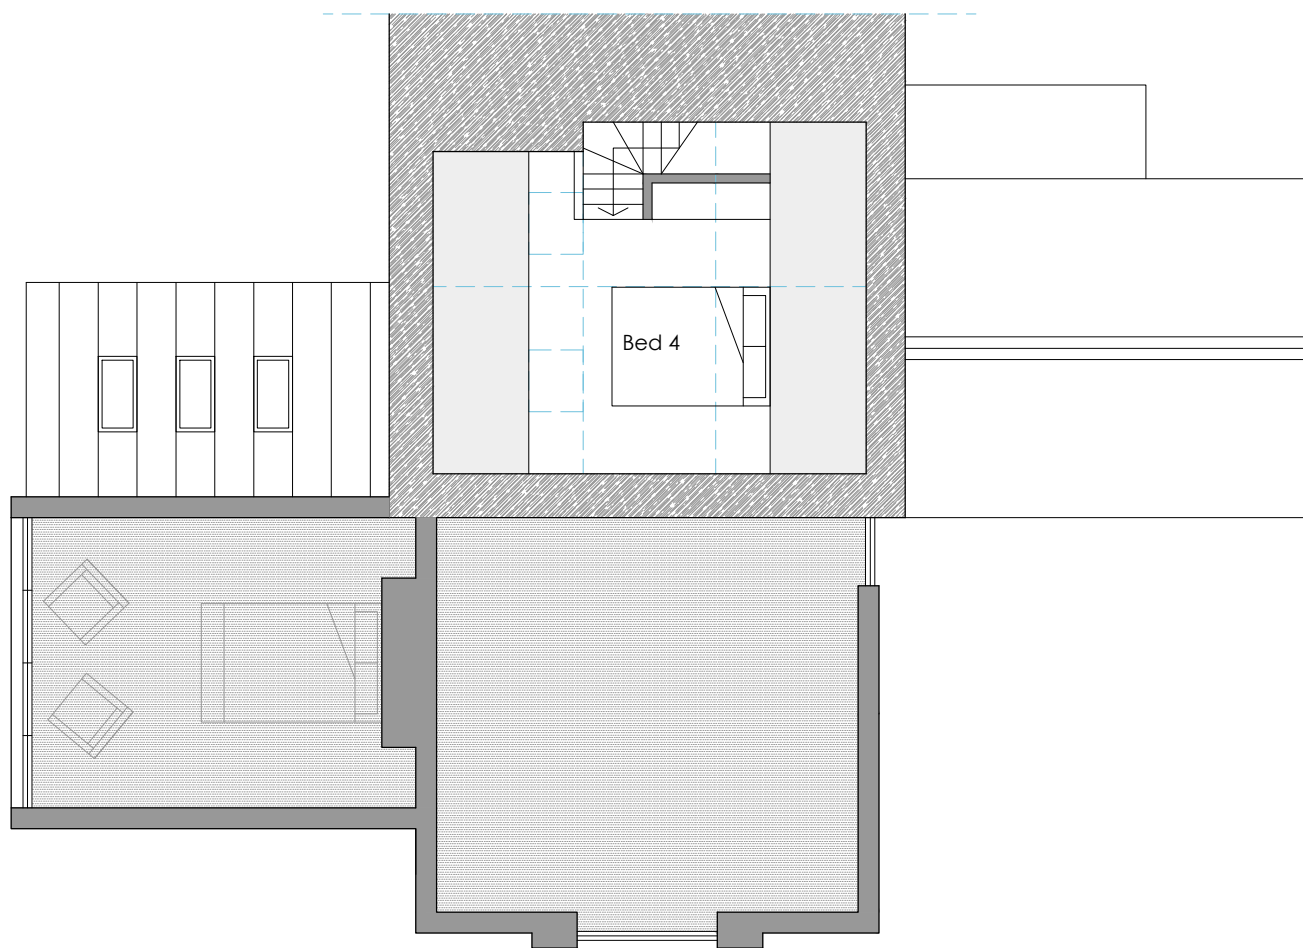

1:100  
**Roof plan**

1:100  
**Second floor plan**

Scale bar 1:100

Proposed  
**Wern Fach** Llandefalle  
Mr A. Quick & Mrs S. Davies

Paper size: A3

Drawn by:  
ARA

Date:  
03/10/2023

© CO2 Architects. 2023