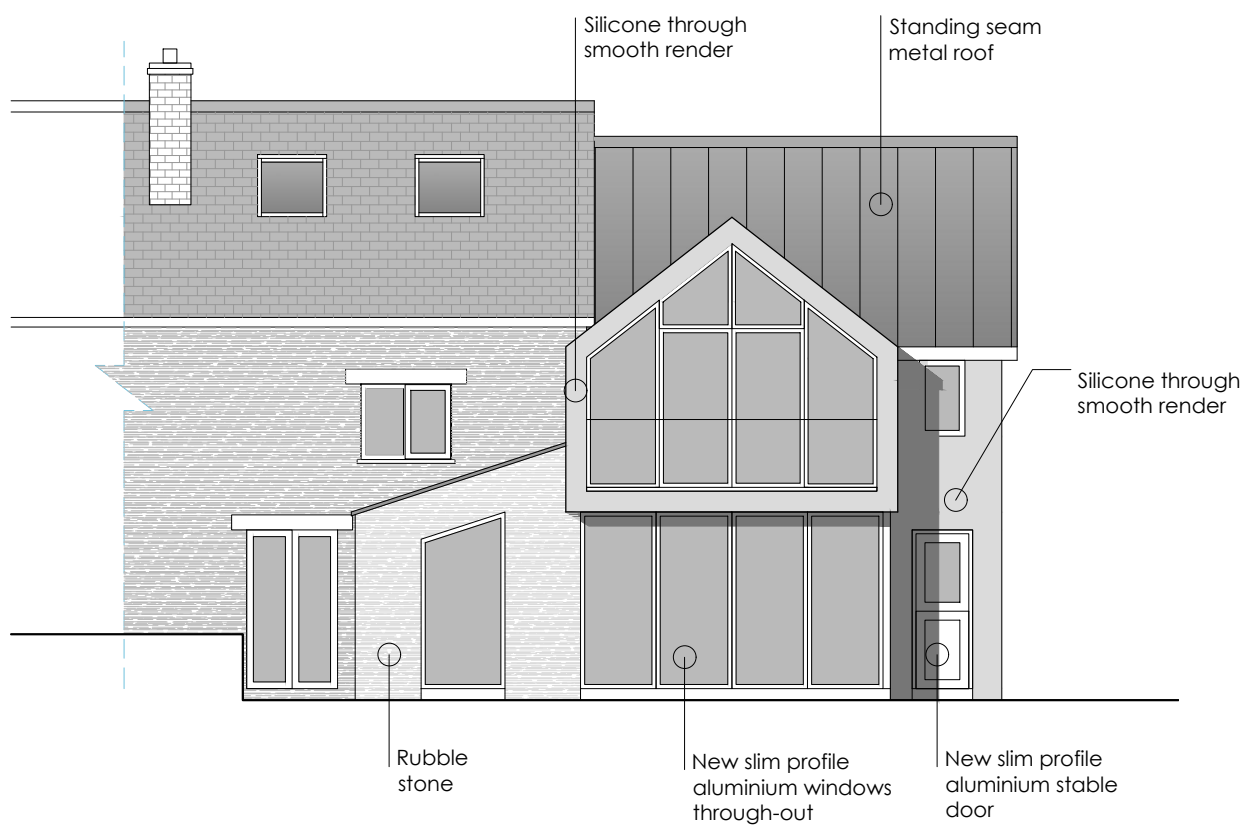

1:100
**North-West
 Sectional
 Elevation**

1:100
**South-West
 Elevation**

Scale bar 1:100

Paper size: A3

Drawn by:
 ARA

Date:
 03/10/2023

© CO2 Architects. 2023

Proposed
Wern Fach Llandefalle
 Mr A. Quick & Mrs S. Davies