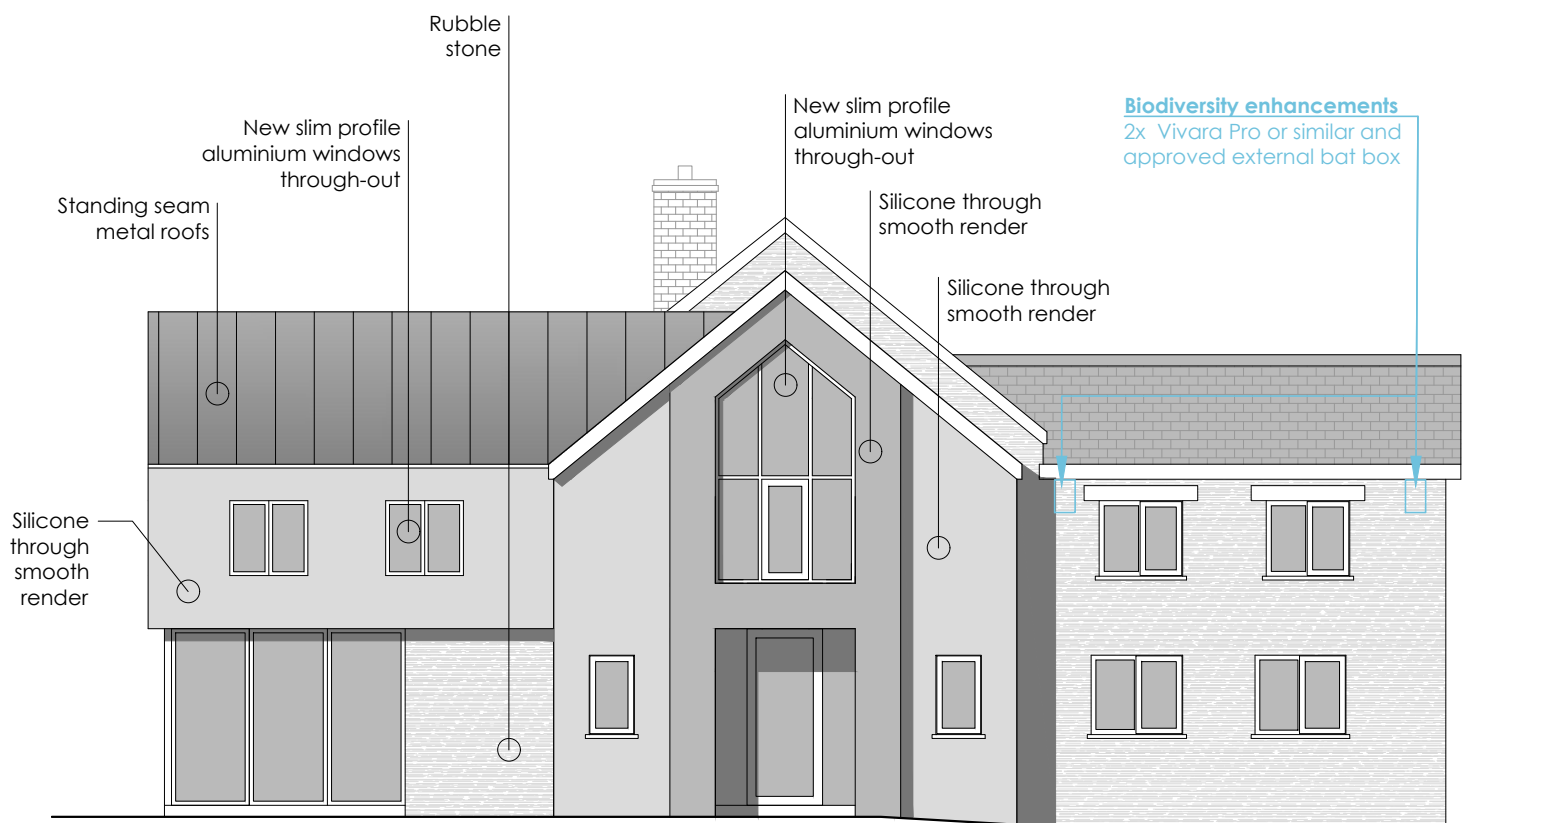

1:100  
**North-East  
Elevation**

1:100  
**South-East  
Elevation**

Scale bar 1:100

Proposed  
**Wern Fach** Llandefalle  
Mr A. Quick & Mrs S. Davies

Paper size: A3

Drawn by:  
ARA

Date:  
08/11/2023

© CO2 Architects. 2023