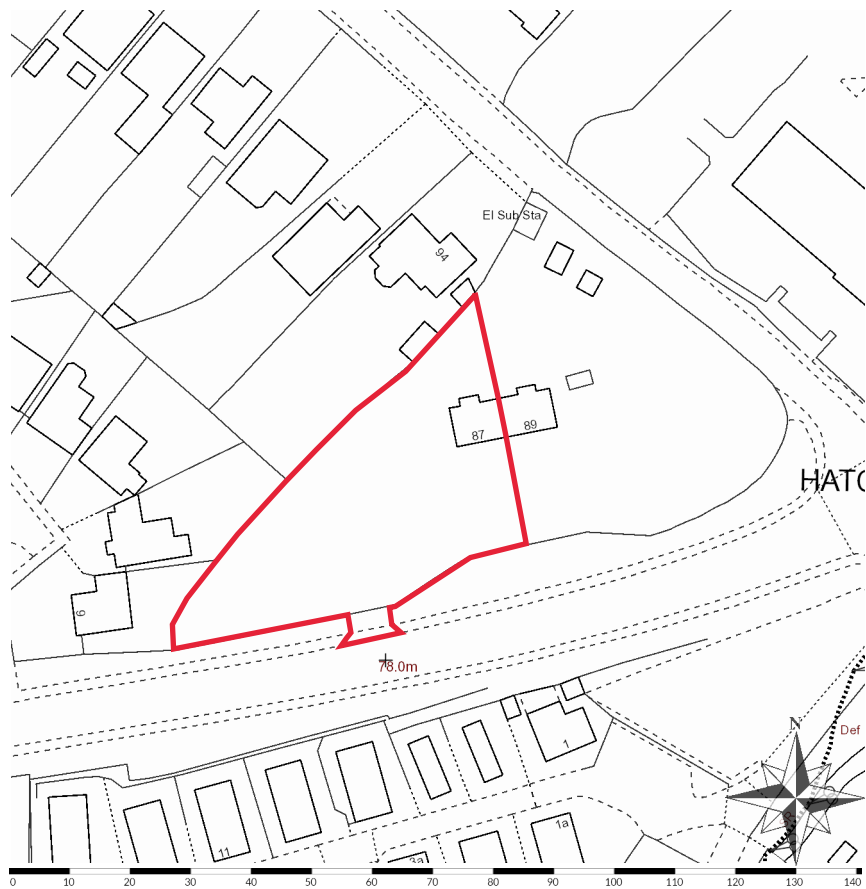

87 London Road Old Basing RG24 7JQ
C781 101

Scale: 1:1250 | Area 2Ha | Grid Reference: 467435,152113 | Paper Size: A4