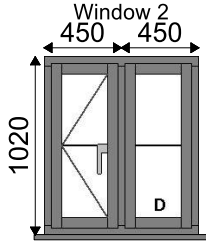

Customer Details

Quote No: Q000186
Ref: MKM CCC GT WRATT

Date Printed: 20 October 2023 12:04

1-705x1050
Window No: 1
Wt. Grain
180mm Cill

1-900x1050
Window No: 2
Wt. Grain
180mm Cill Reinforced

2-1200x1200
Window No: 3
Wt. Grain
180mm Cill Reinforced

1-600x1200
Window No: 4
Wt. Grain
180mm Cill

2-1200x1050
Window No: 5
Wt. Grain
180mm Cill Reinforced

2-400x1050
Window No: 6
Wt. Grain
180mm Cill

1-1200x2100
Window No: 7
Wt Grain

1-900x2100
Window No: 8
Wt Grain