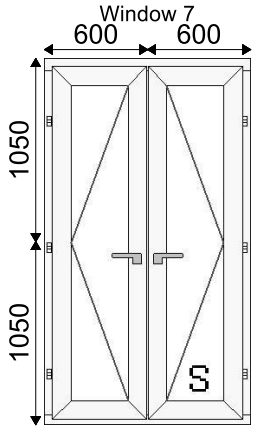

Customer Details

Quote No: Q000186
Ref: MKM CCC GT WRATT

Date Printed: 20 October 2023 12:04

1-705x1050
Window No: 1
Wt. Grain
180mm Cill

1-900x1050
Window No: 2
Wt. Grain
180mm Cill Reinforced

2-1200x1200
Window No: 3
Wt. Grain
180mm Cill Reinforced

1-600x1200
Window No: 4
Wt. Grain
180mm Cill

2-1200x1050
Window No: 5
Wt. Grain
180mm Cill Reinforced

2-400x1050
Window No: 6
Wt. Grain
180mm Cill

1-1200x2100
Window No: 7
Wt Grain

1-900x2100
Window No: 8
Wt Grain