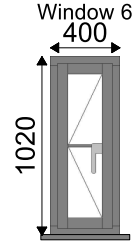

Customer Details

Quote No: Q000186
Ref: MKM CCC GT WRATT

Date Printed: 20 October 2023 12:04

1-705x1050
Window No: 1
Wt. Grain
180mm Cill

1-900x1050
Window No: 2
Wt. Grain
180mm Cill Reinforced

2-1200x1200
Window No: 3
Wt. Grain
180mm Cill Reinforced

1-600x1200
Window No: 4
Wt. Grain
180mm Cill

2-1200x1050
Window No: 5
Wt. Grain
180mm Cill Reinforced

2-400x1050
Window No: 6
Wt. Grain
180mm Cill

1-1200x2100
Window No: 7
Wt Grain

1-900x2100
Window No: 8
Wt Grain