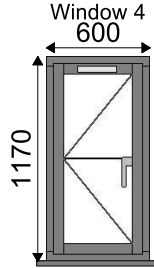

Customer Details

Quote No: Q000186
Ref: MKM CCC GT WRATT

Date Printed: 20 October 2023 12:04

1-705x1050
Window No: 1
Wt. Grain
180mm Cill

1-900x1050
Window No: 2
Wt. Grain
180mm Cill Reinforced

2-1200x1200
Window No: 3
Wt. Grain
180mm Cill Reinforced

1-600x1200
Window No: 4
Wt. Grain
180mm Cill

2-1200x1050
Window No: 5
Wt. Grain
180mm Cill Reinforced

2-400x1050
Window No: 6
Wt. Grain
180mm Cill

1-1200x2100
Window No: 7
Wt Grain

1-900x2100
Window No: 8
Wt Grain