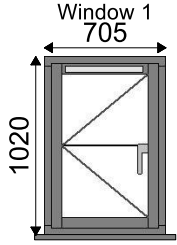

Customer Details

Quote No: Q000186
Ref: MKM CCC GT WRATT

Date Printed: 20 October 2023 12:04

1-705x1050
Window No: 1
Wt. Grain
180mm Cill

1-900x1050
Window No: 2
Wt. Grain
180mm Cill Reinforced

2-1200x1200
Window No: 3
Wt. Grain
180mm Cill Reinforced

1-600x1200
Window No: 4
Wt. Grain
180mm Cill

2-1200x1050
Window No: 5
Wt. Grain
180mm Cill Reinforced

2-400x1050
Window No: 6
Wt. Grain
180mm Cill

1-1200x2100
Window No: 7
Wt Grain

1-900x2100
Window No: 8
Wt Grain