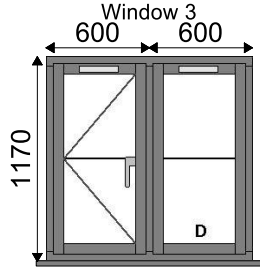

Customer Details

Quote No: Q000186
Ref: MKM CCC GT WRATT

Date Printed: 20 October 2023 12:04

1-705x1050
Window No: 1
Wt. Grain
180mm Cill

1-900x1050
Window No: 2
Wt. Grain
180mm Cill Reinforced

2-1200x1200
Window No: 3
Wt. Grain
180mm Cill Reinforced

1-600x1200
Window No: 4
Wt. Grain
180mm Cill

2-1200x1050
Window No: 5
Wt. Grain
180mm Cill Reinforced

2-400x1050
Window No: 6
Wt. Grain
180mm Cill

1-1200x2100
Window No: 7
Wt Grain

1-900x2100
Window No: 8
Wt Grain