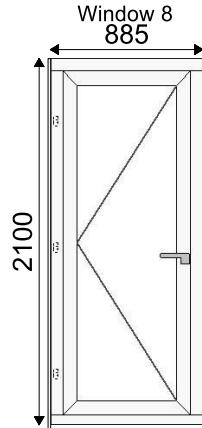

Customer Details

Quote No: Q000186
Ref: MKM CCC GT WRATT

Date Printed: 20 October 2023 12:04

1-705x1050
Window No: 1
Wt. Grain
180mm Cill

1-900x1050
Window No: 2
Wt. Grain
180mm Cill Reinforced

2-1200x1200
Window No: 3
Wt. Grain
180mm Cill Reinforced

1-600x1200
Window No: 4
Wt. Grain
180mm Cill

2-1200x1050
Window No: 5
Wt. Grain
180mm Cill Reinforced

2-400x1050
Window No: 6
Wt. Grain
180mm Cill

1-1200x2100
Window No: 7
Wt Grain

1-900x2100
Window No: 8
Wt Grain