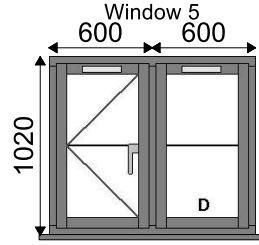

Customer Details

Quote No: Q000186
Ref: MKM CCC GT WRATT

Date Printed: 20 October 2023 12:04

1-705x1050
Window No: 1
Wt. Grain
180mm Cill

1-900x1050
Window No: 2
Wt. Grain
180mm Cill Reinforced

2-1200x1200
Window No: 3
Wt. Grain
180mm Cill Reinforced

1-600x1200
Window No: 4
Wt. Grain
180mm Cill

2-1200x1050
Window No: 5
Wt. Grain
180mm Cill Reinforced

2-400x1050
Window No: 6
Wt. Grain
180mm Cill

1-1200x2100
Window No: 7
Wt Grain

1-900x2100
Window No: 8
Wt Grain