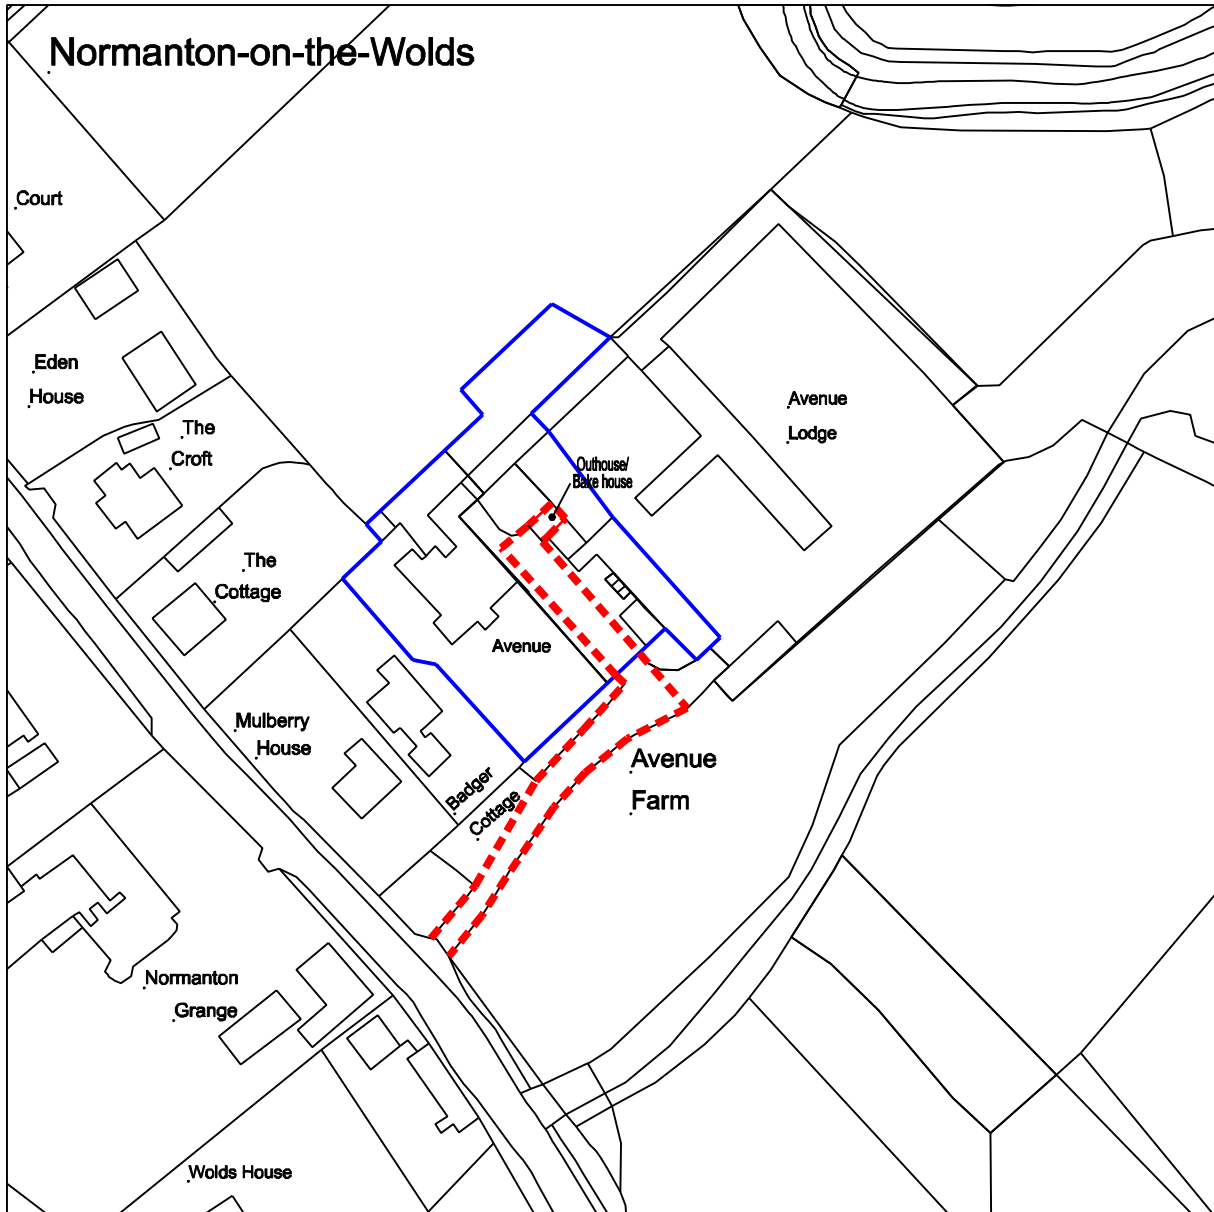

ORDNANCE SURVEY OS SITEMAP

OS Map information shown dotted
where different to actual location

Avenue Farm, Old Melton Road, Normanton on the Wolds, NG12 5NN

METRES